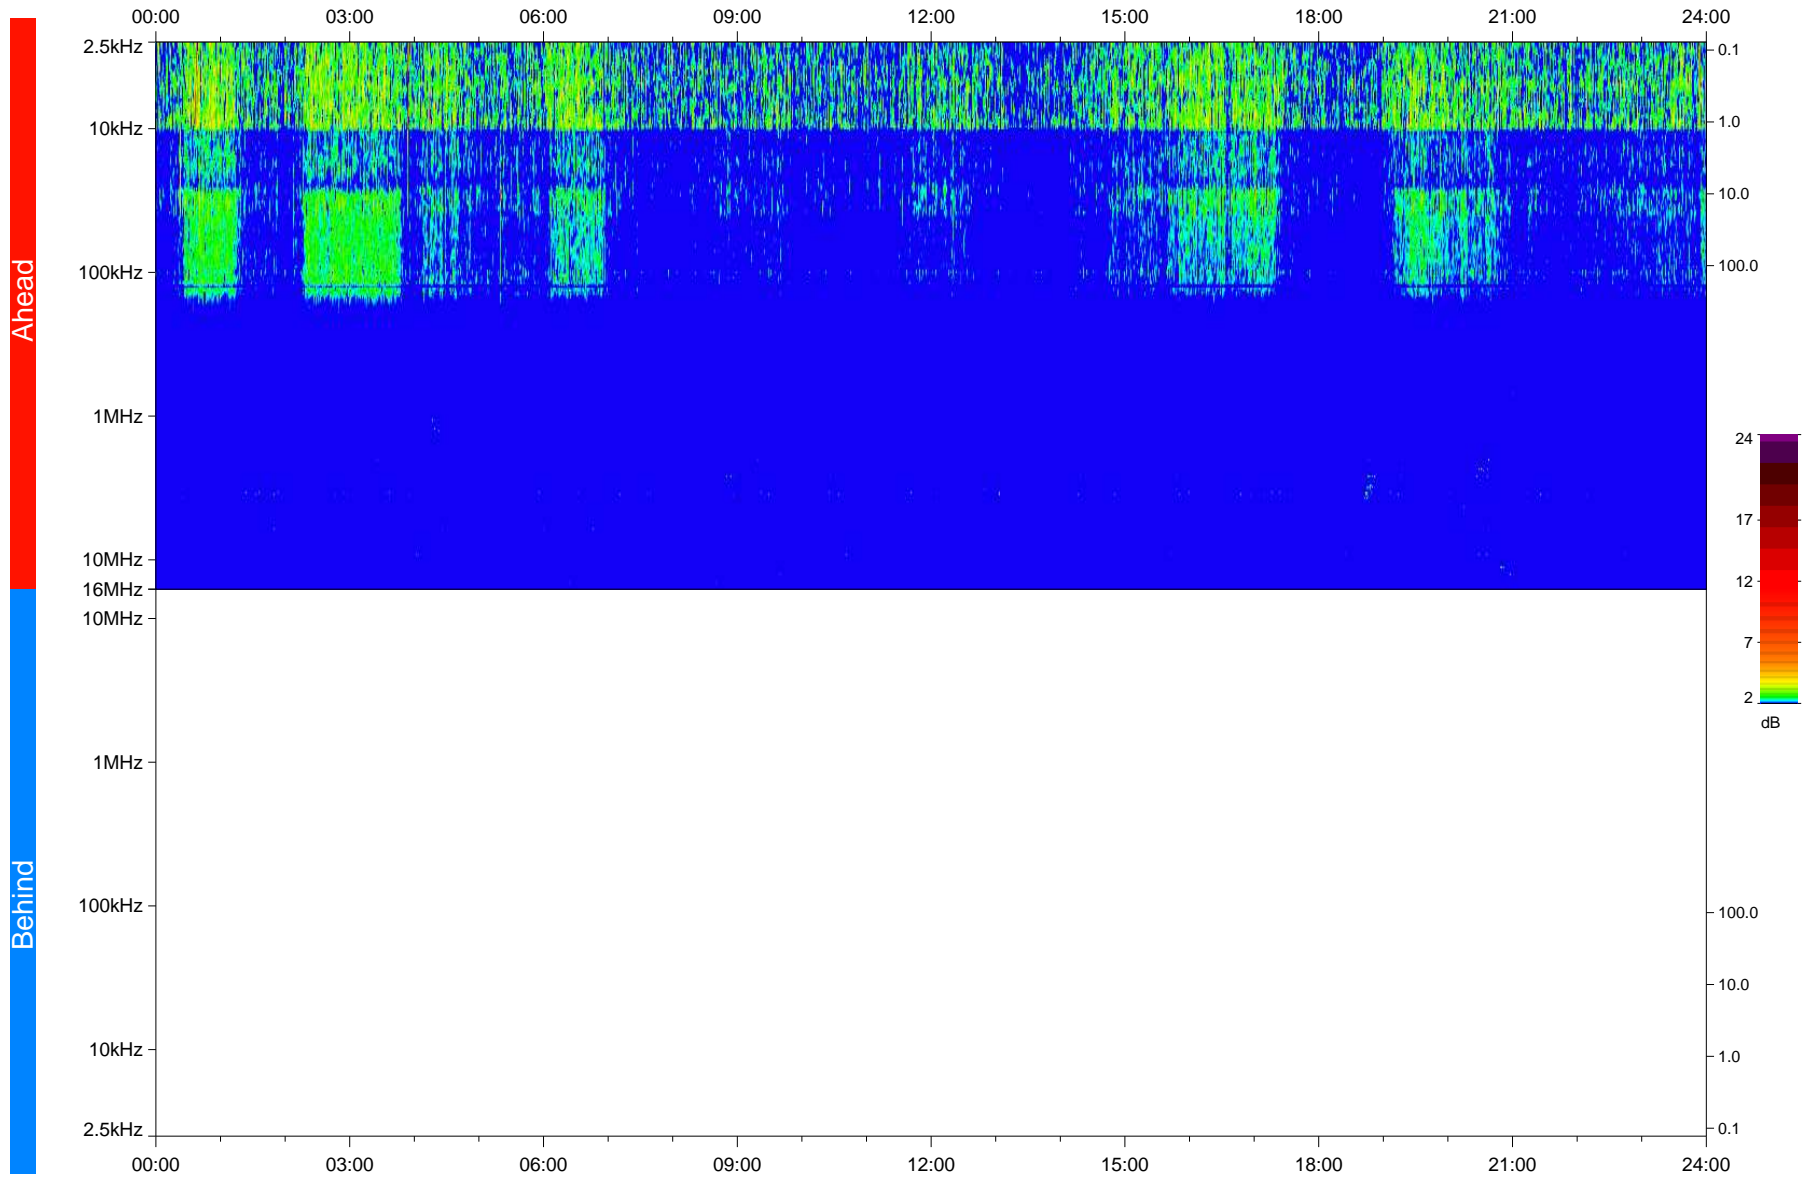

# STEREO/WAVES Daily Summary - 07-Dec-2018 (DOY 341)

Ahead source file: swaves\_ahead\_2018\_341\_1\_05.fin  
Ahead PSE Angle: -101.3°

Behind PSE Angle: 104.8°  
Behind source file: No STEREO-B data

Time (UTC)

file: stereo\_swaves\_daily-summary\_color\_20181207\_v04  
made by: space.umn.edu on macOS with IDL 8.8.2 on 2022-10-06 15:44:17, with TMatlab V945 / dynspec V311