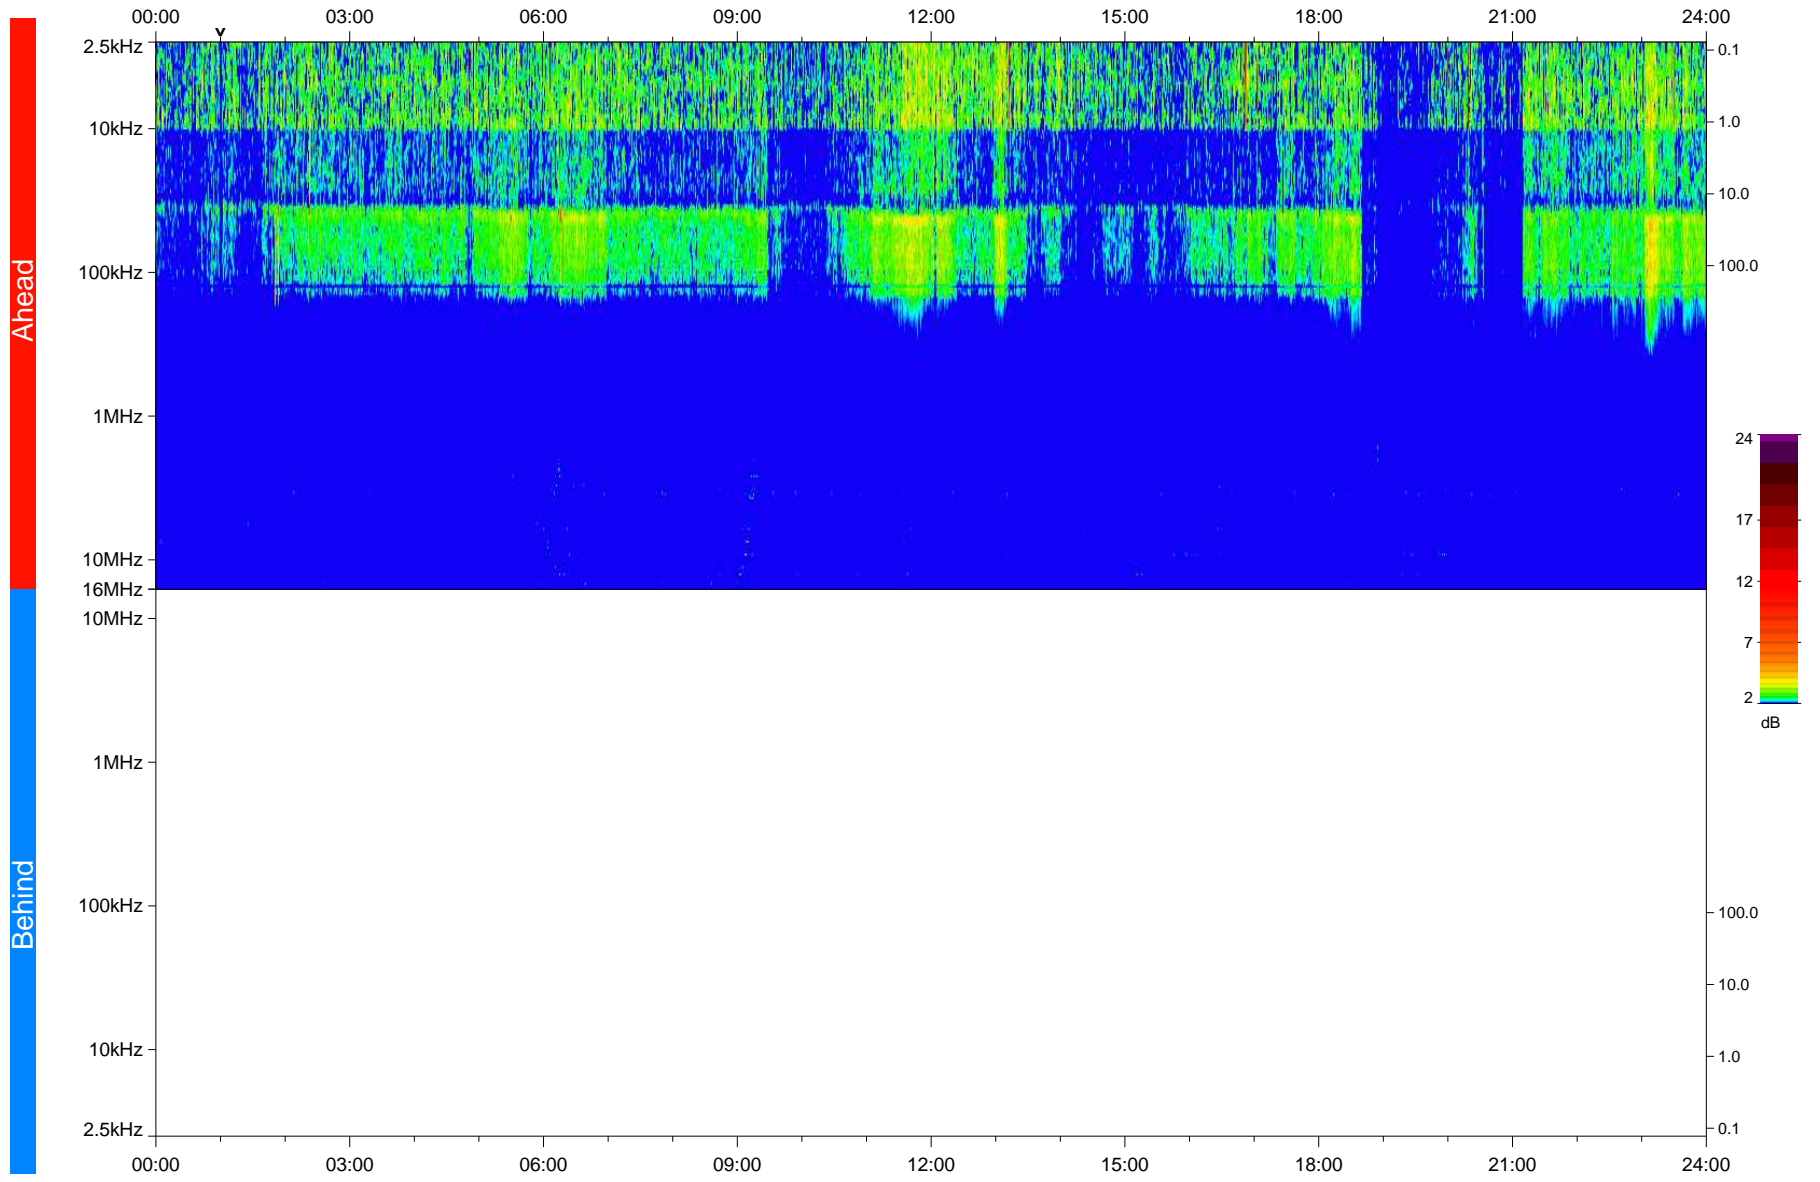

STEREO/WAVES Daily Summary - 18-Nov-2018 (DOY 322)

Ahead source file: swaves_ahead_2018_322_1_05.fin
Ahead PSE Angle: -102.2°

Behind PSE Angle: 105.4°
Behind source file: No STEREO-B data

Time (UTC)

file: stereo_swaves_daily-summary_color_20181118_v04
made by: space.umn.edu on macOS with IDL 8.8.2 on 2022-10-06 15:15:47, with TLib V945 / dynspec V311