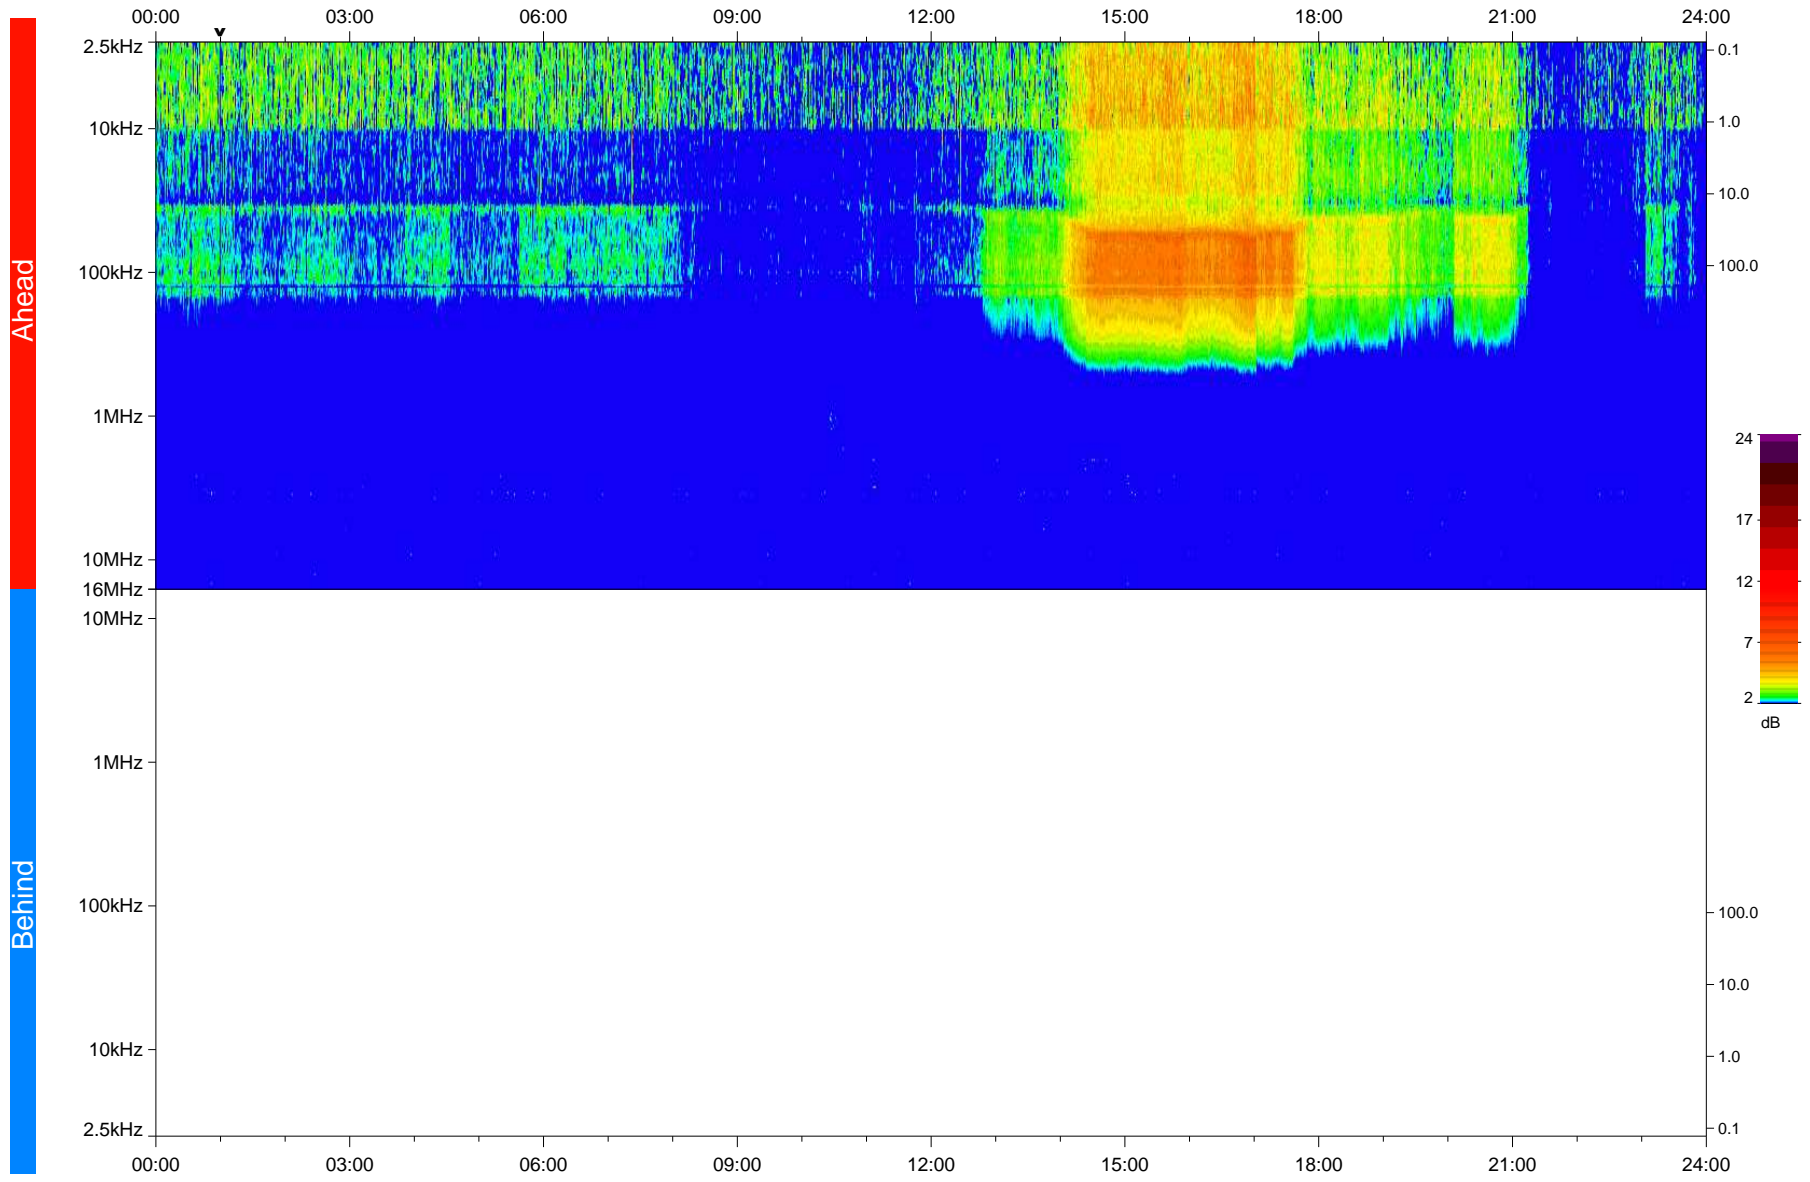

# STEREO/WAVES Daily Summary - 14-Nov-2018 (DOY 318)

Ahead source file: swaves\_ahead\_2018\_318\_1\_06.fin  
Ahead PSE Angle: -102.3°

Behind PSE Angle: 105.5°  
Behind source file: No STEREO-B data

Time (UTC)

file: stereo\_swaves\_daily-summary\_color\_20181114\_v04  
made by: space.umn.edu on macOS with IDL 8.8.2 on 2022-10-06 15:09:50, with TLib V945 / dynspec V311