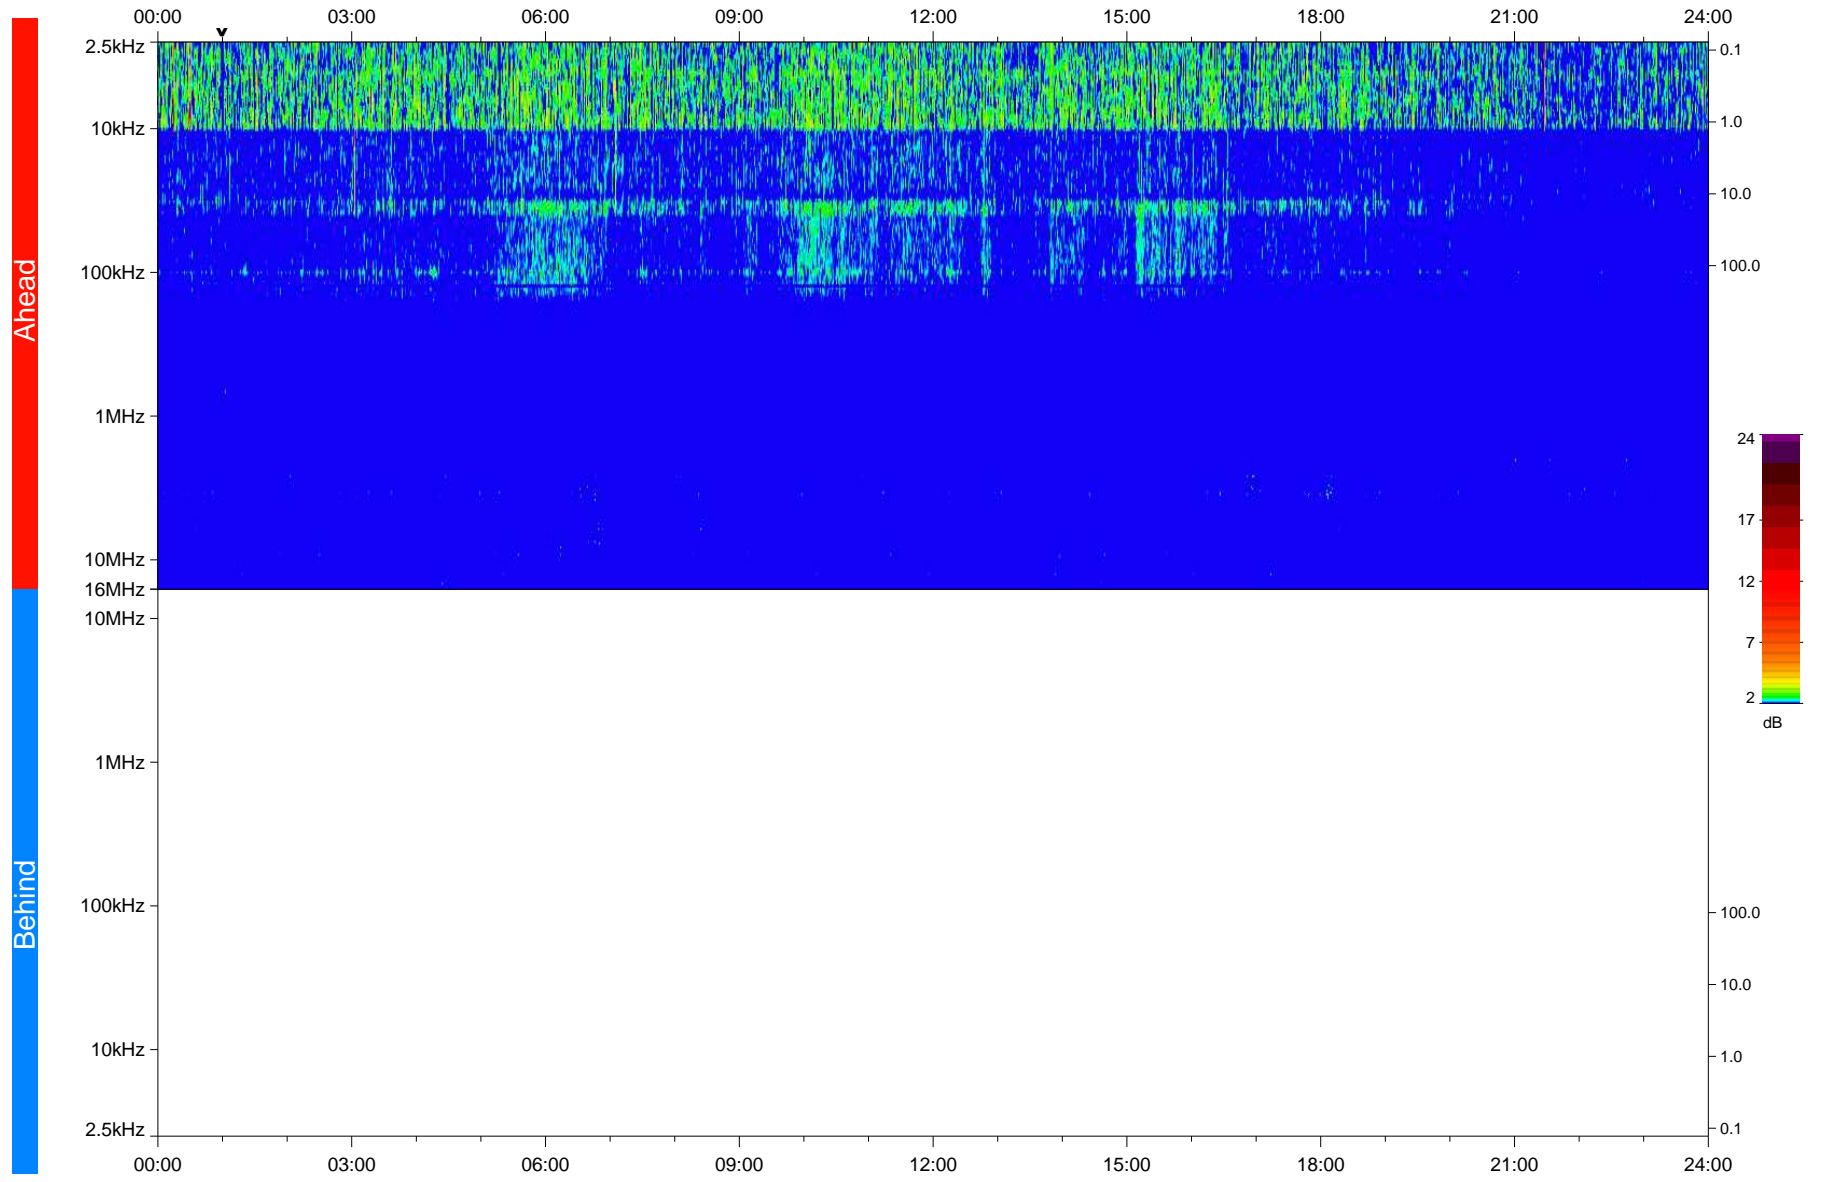

# STEREO/WAVES Daily Summary - 10-Nov-2018 (DOY 314)

Ahead source file: swaves\_ahead\_2018\_314\_1\_07.fin  
Ahead PSE Angle: -102.6°

Behind PSE Angle: 105.5°  
Behind source file: No STEREO-B data

Time (UTC)

file: stereo\_swaves\_daily-summary\_color\_20181110\_v04  
made by: space.umn.edu on macOS with IDL 8.8.2 on 2022-10-06 15:03:47, with TLib V945 / dynspec V311