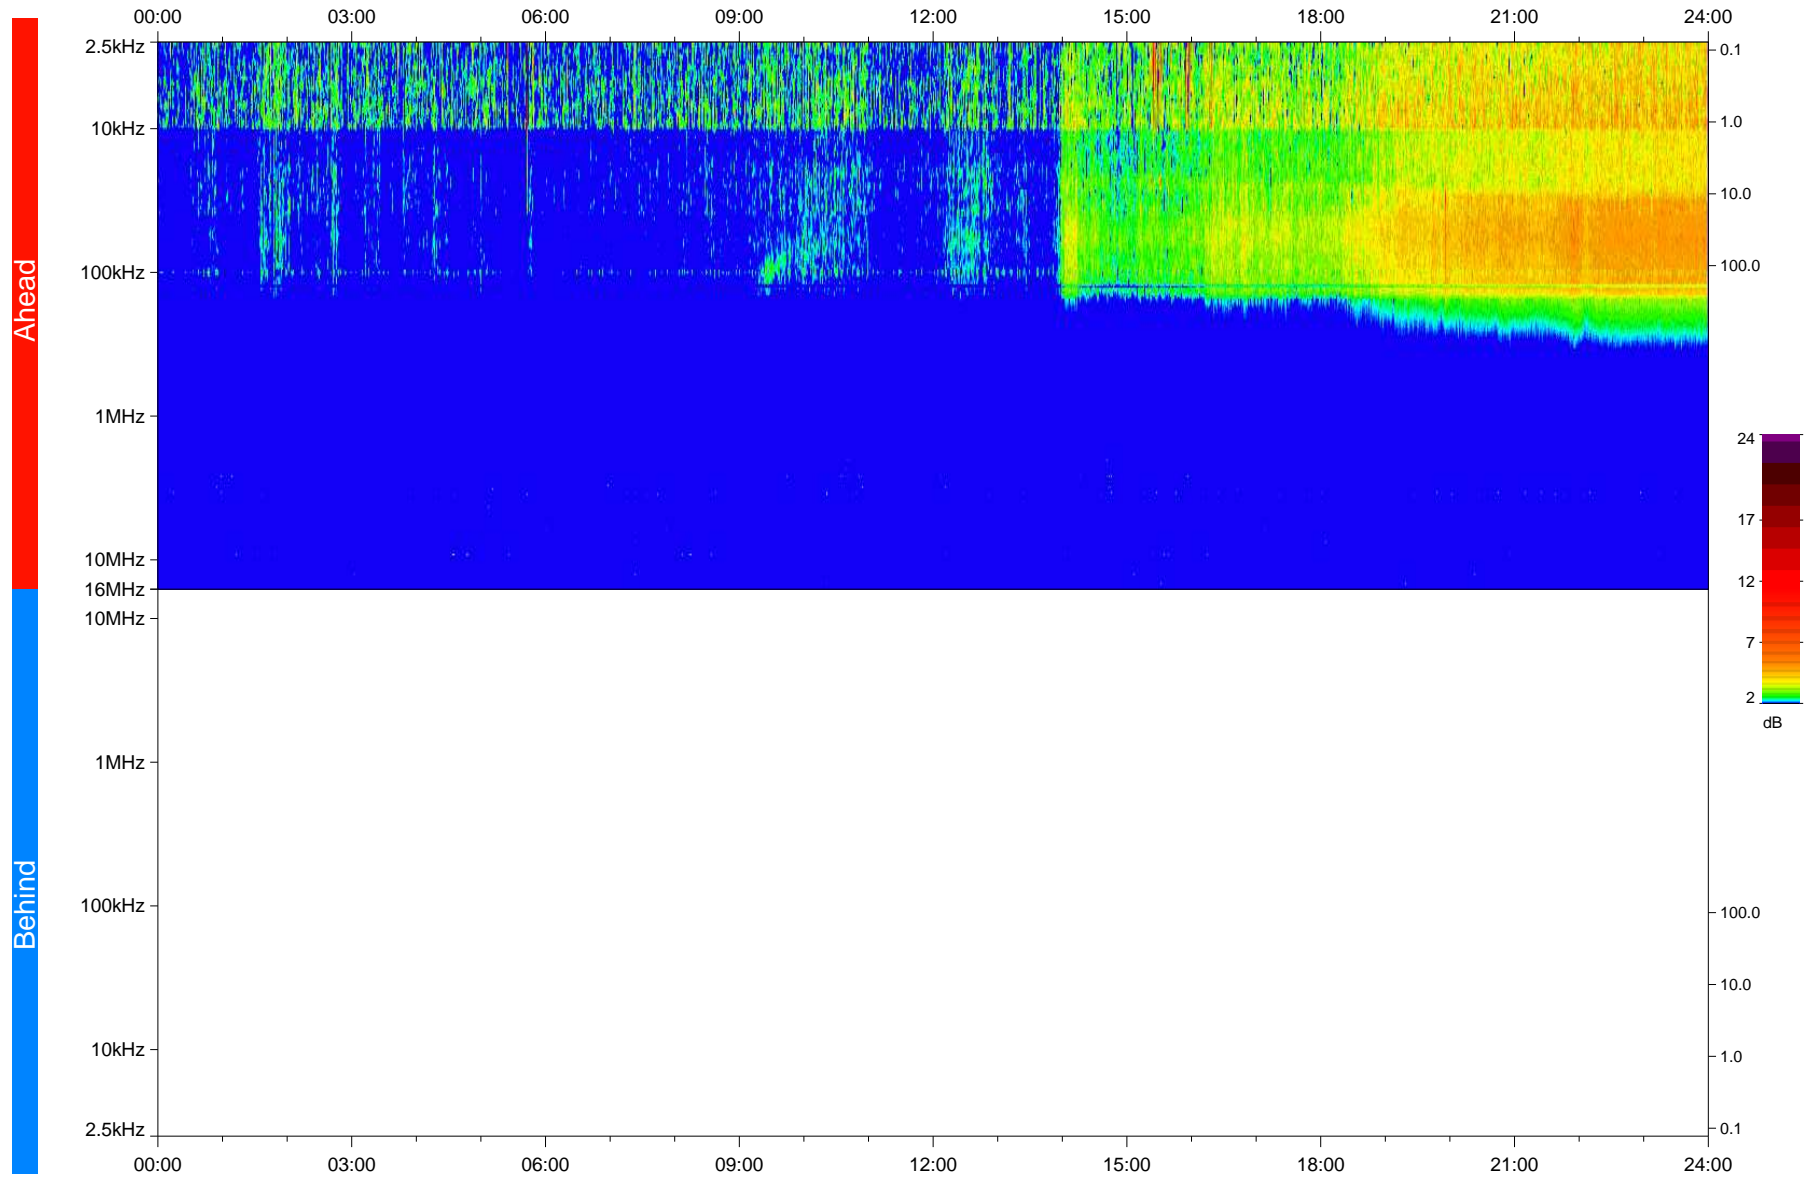

# STEREO/WAVES Daily Summary - 03-Nov-2018 (DOY 307)

Ahead source file: swaves\_ahead\_2018\_307\_1\_05.fin  
Ahead PSE Angle: -103.0°

Behind PSE Angle: 105.5°  
Behind source file: No STEREO-B data

Time (UTC)

file: stereo\_swaves\_daily-summary\_color\_20181103\_v04  
made by: space.umn.edu on macOS with IDL 8.8.2 on 2022-10-06 14:53:19, with TLib V945 / dynspec V311