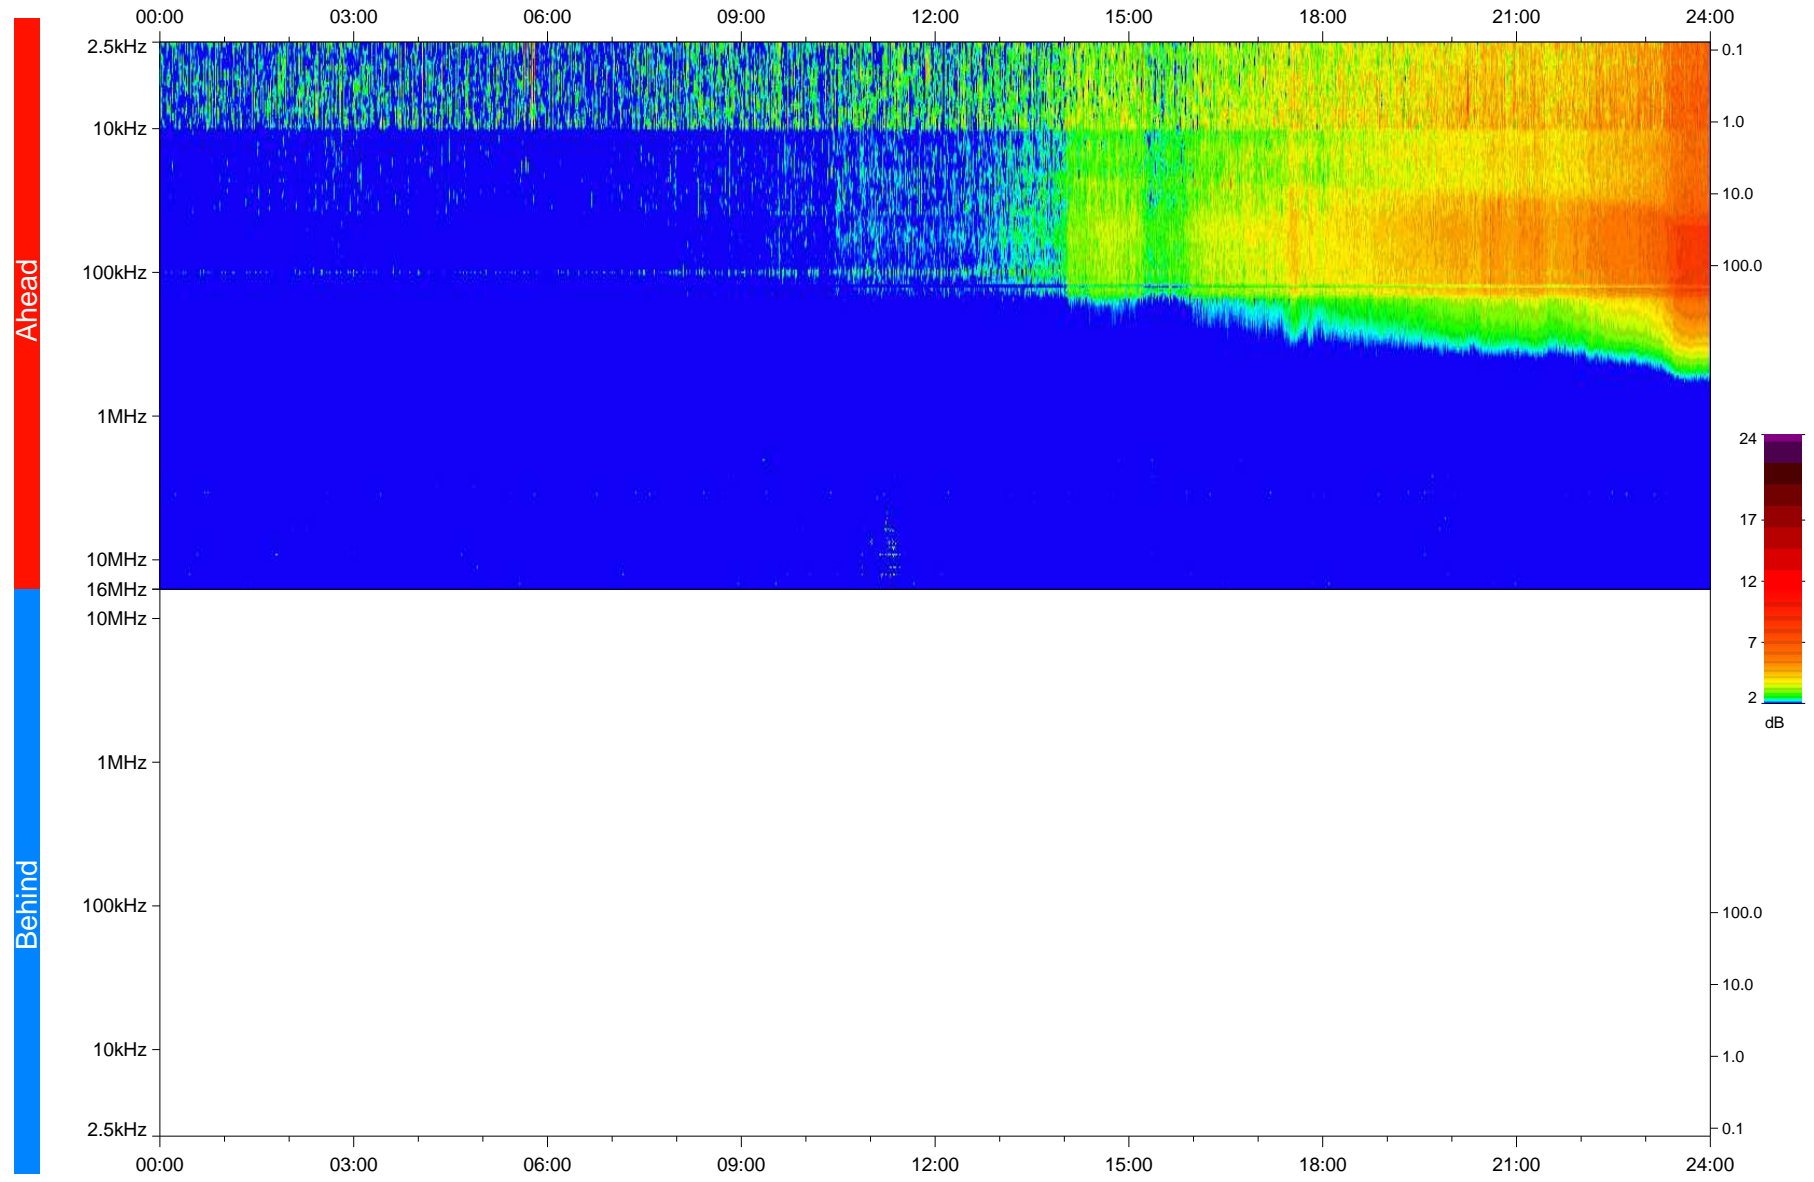

# STEREO/WAVES Daily Summary - 01-Nov-2018 (DOY 305)

Ahead source file: swaves\_ahead\_2018\_305\_1\_05.fin  
Ahead PSE Angle: -103.1°

Behind PSE Angle: 105.5°  
Behind source file: No STEREO-B data

Time (UTC)

file: stereo\_swaves\_daily-summary\_color\_20181101\_v04  
made by: space.umn.edu on macOS with IDL 8.8.2 on 2022-10-06 14:50:19, with TLib V945 / dynspec V311