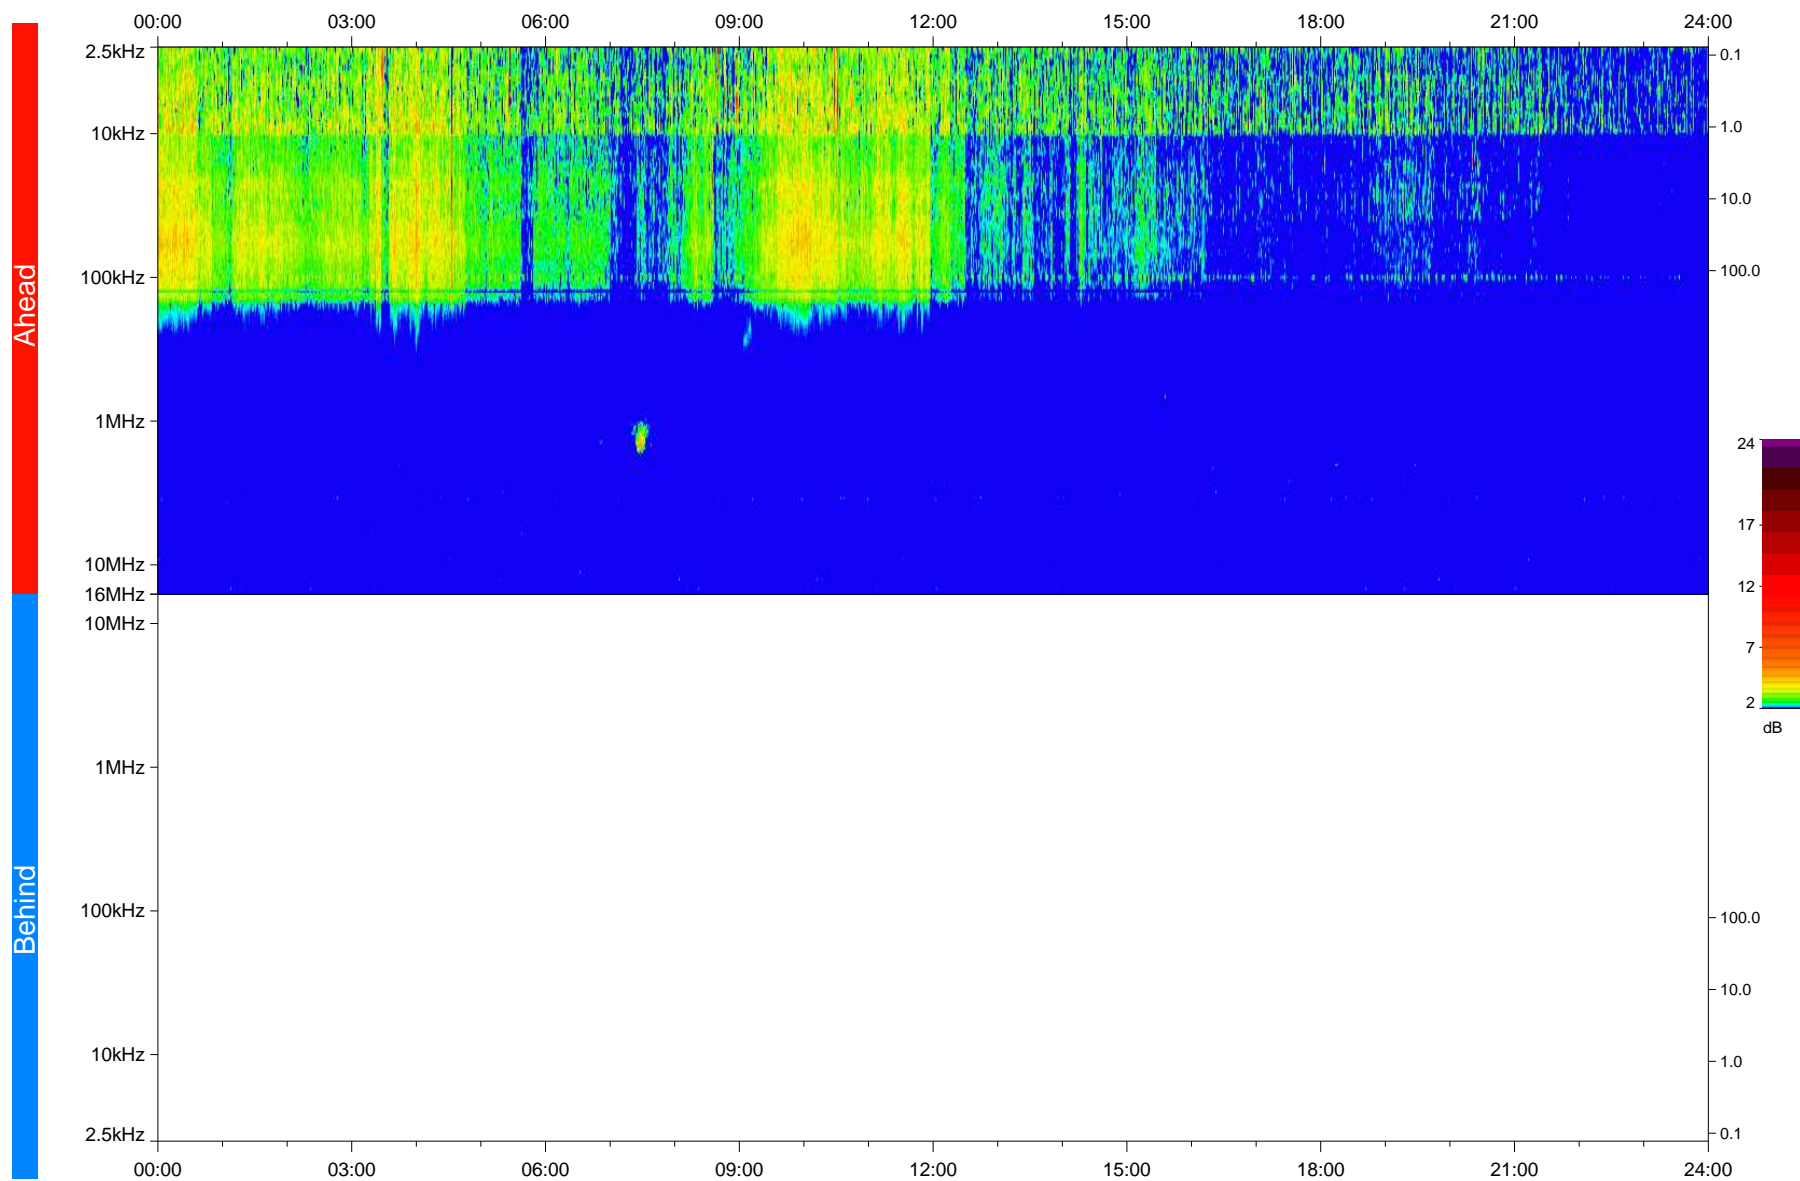

# STEREO/WAVES Daily Summary - 30-Oct-2018 (DOY 303)

Ahead source file: swaves\_ahead\_2018\_303\_1\_05.fin  
Ahead PSE Angle: -103.2°

Behind PSE Angle: 105.5°  
Behind source file: No STEREO-B data

Time (UTC)

file: stereo\_swaves\_daily-summary\_color\_20181030\_v04  
made by: space.umn.edu on macOS with IDL 8.8.2 on 2022-10-06 14:47:20, with TLib V945 / dynspec V311