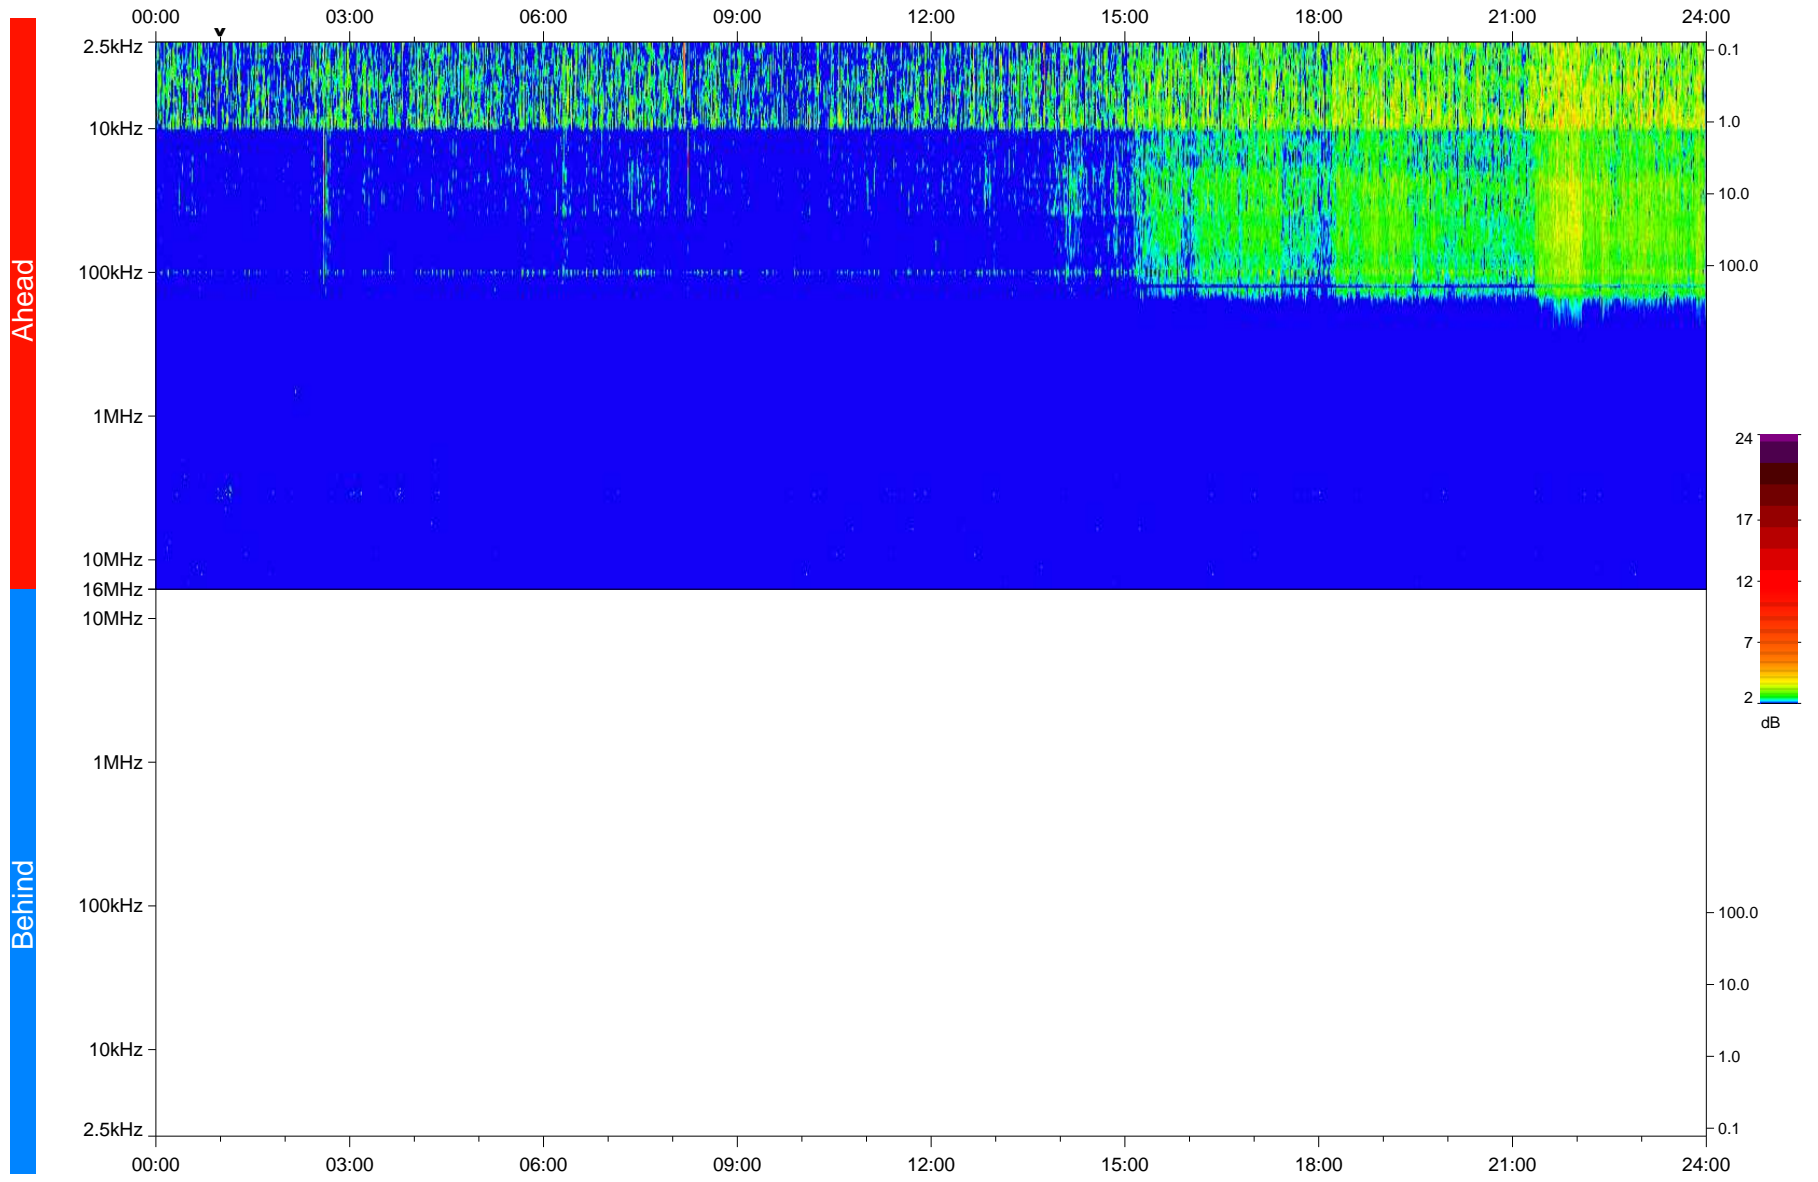

STEREO/WAVES Daily Summary - 29-Oct-2018 (DOY 302)

Ahead source file: swaves_ahead_2018_302_1_05.fin
Ahead PSE Angle: -103.2°

Behind PSE Angle: 105.5°
Behind source file: No STEREO-B data

Time (UTC)

file: stereo_swaves_daily-summary_color_20181029_v04
made by: space.umn.edu on macOS with IDL 8.8.2 on 2022-10-06 14:45:49, with TLib V945 / dynspec V311