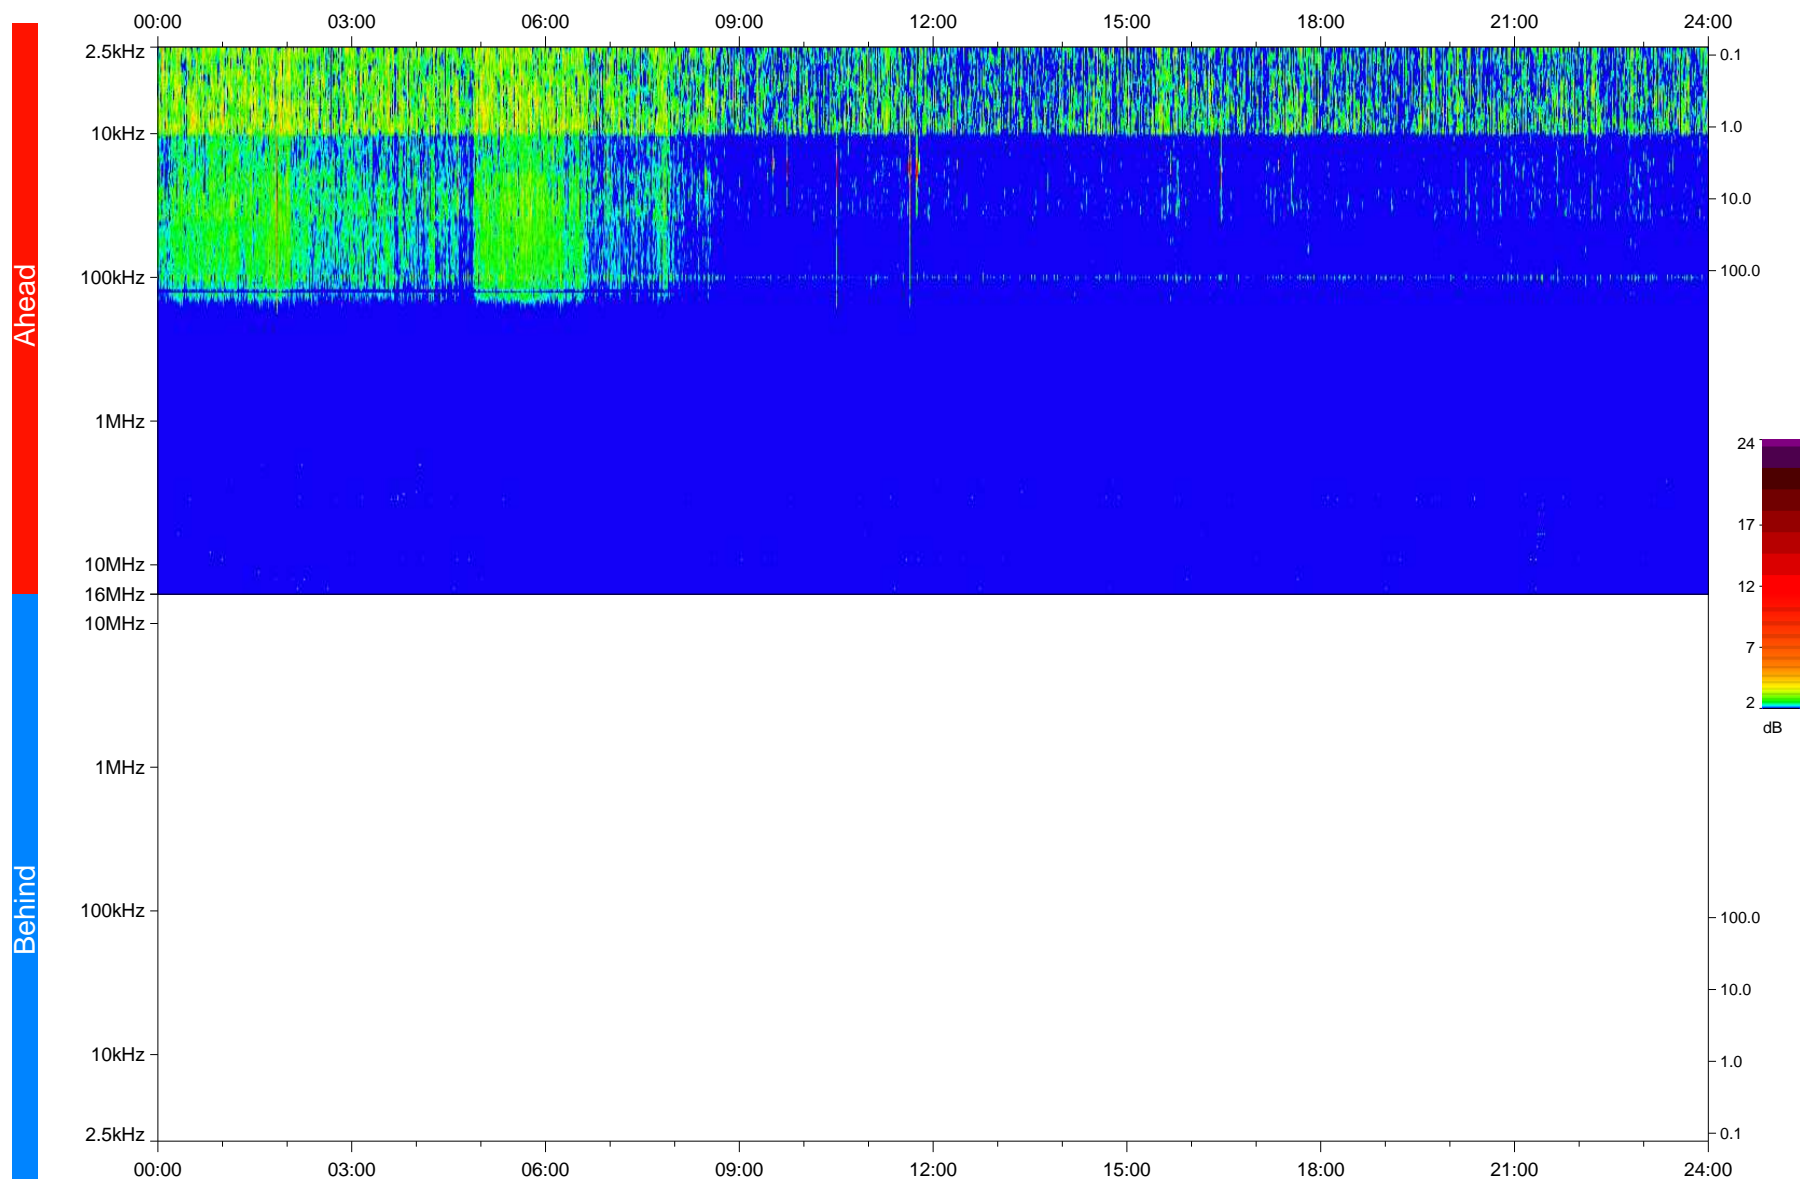

# STEREO/WAVES Daily Summary - 28-Oct-2018 (DOY 301)

Ahead source file: swaves\_ahead\_2018\_301\_1\_05.fin  
Ahead PSE Angle: -103.3°

Behind PSE Angle: 105.5°  
Behind source file: No STEREO-B data

Time (UTC)

file: stereo\_swaves\_daily-summary\_color\_20181028\_v04  
made by: space.umn.edu on macOS with IDL 8.8.2 on 2022-10-06 14:44:21, with TLib V945 / dynspec V311