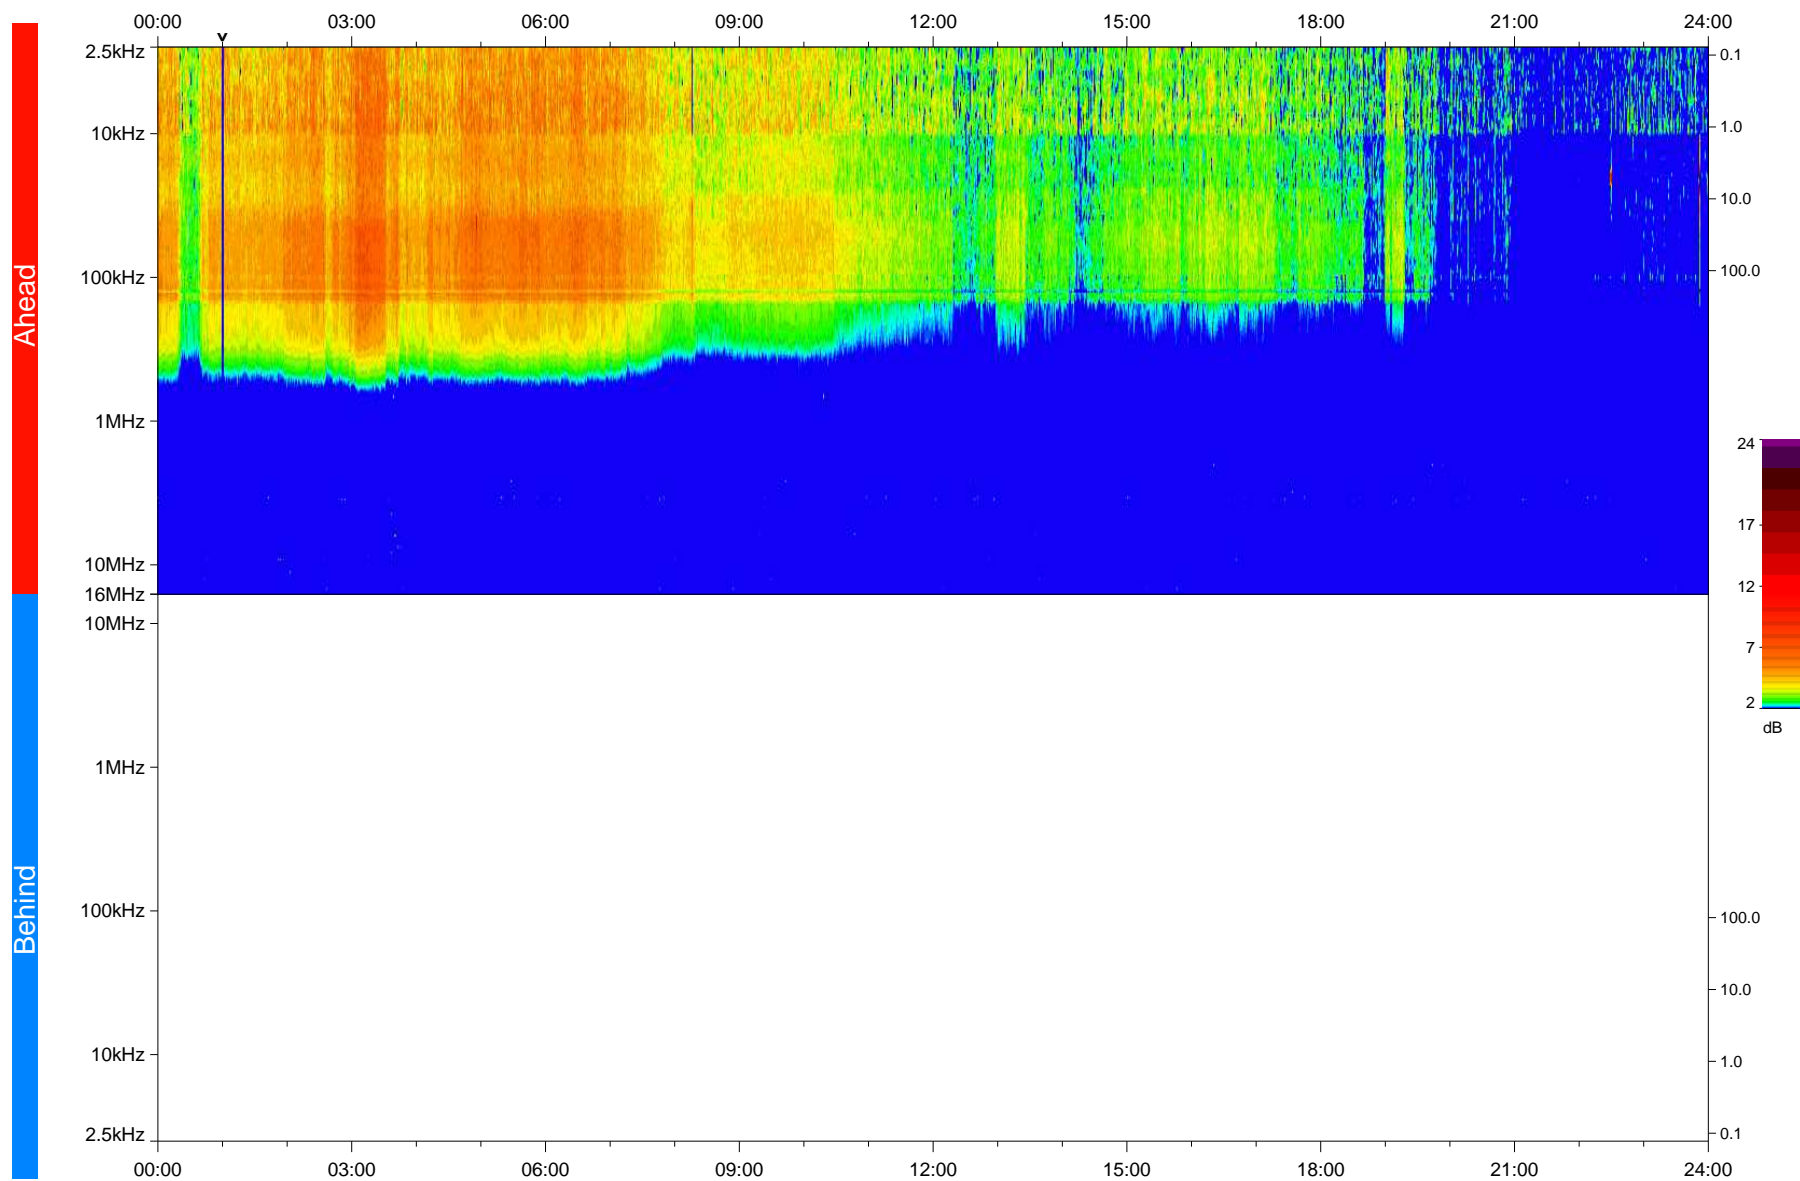

# STEREO/WAVES Daily Summary - 27-Oct-2018 (DOY 300)

Ahead source file: swaves\_ahead\_2018\_300\_1\_05.fin  
Ahead PSE Angle: -103.3°

Behind PSE Angle: 105.5°  
Behind source file: No STEREO-B data

Time (UTC)

file: stereo\_swaves\_daily-summary\_color\_20181027\_v04  
made by: space.umn.edu on macOS with IDL 8.8.2 on 2022-10-06 14:42:51, with TLib V945 / dynspec V311