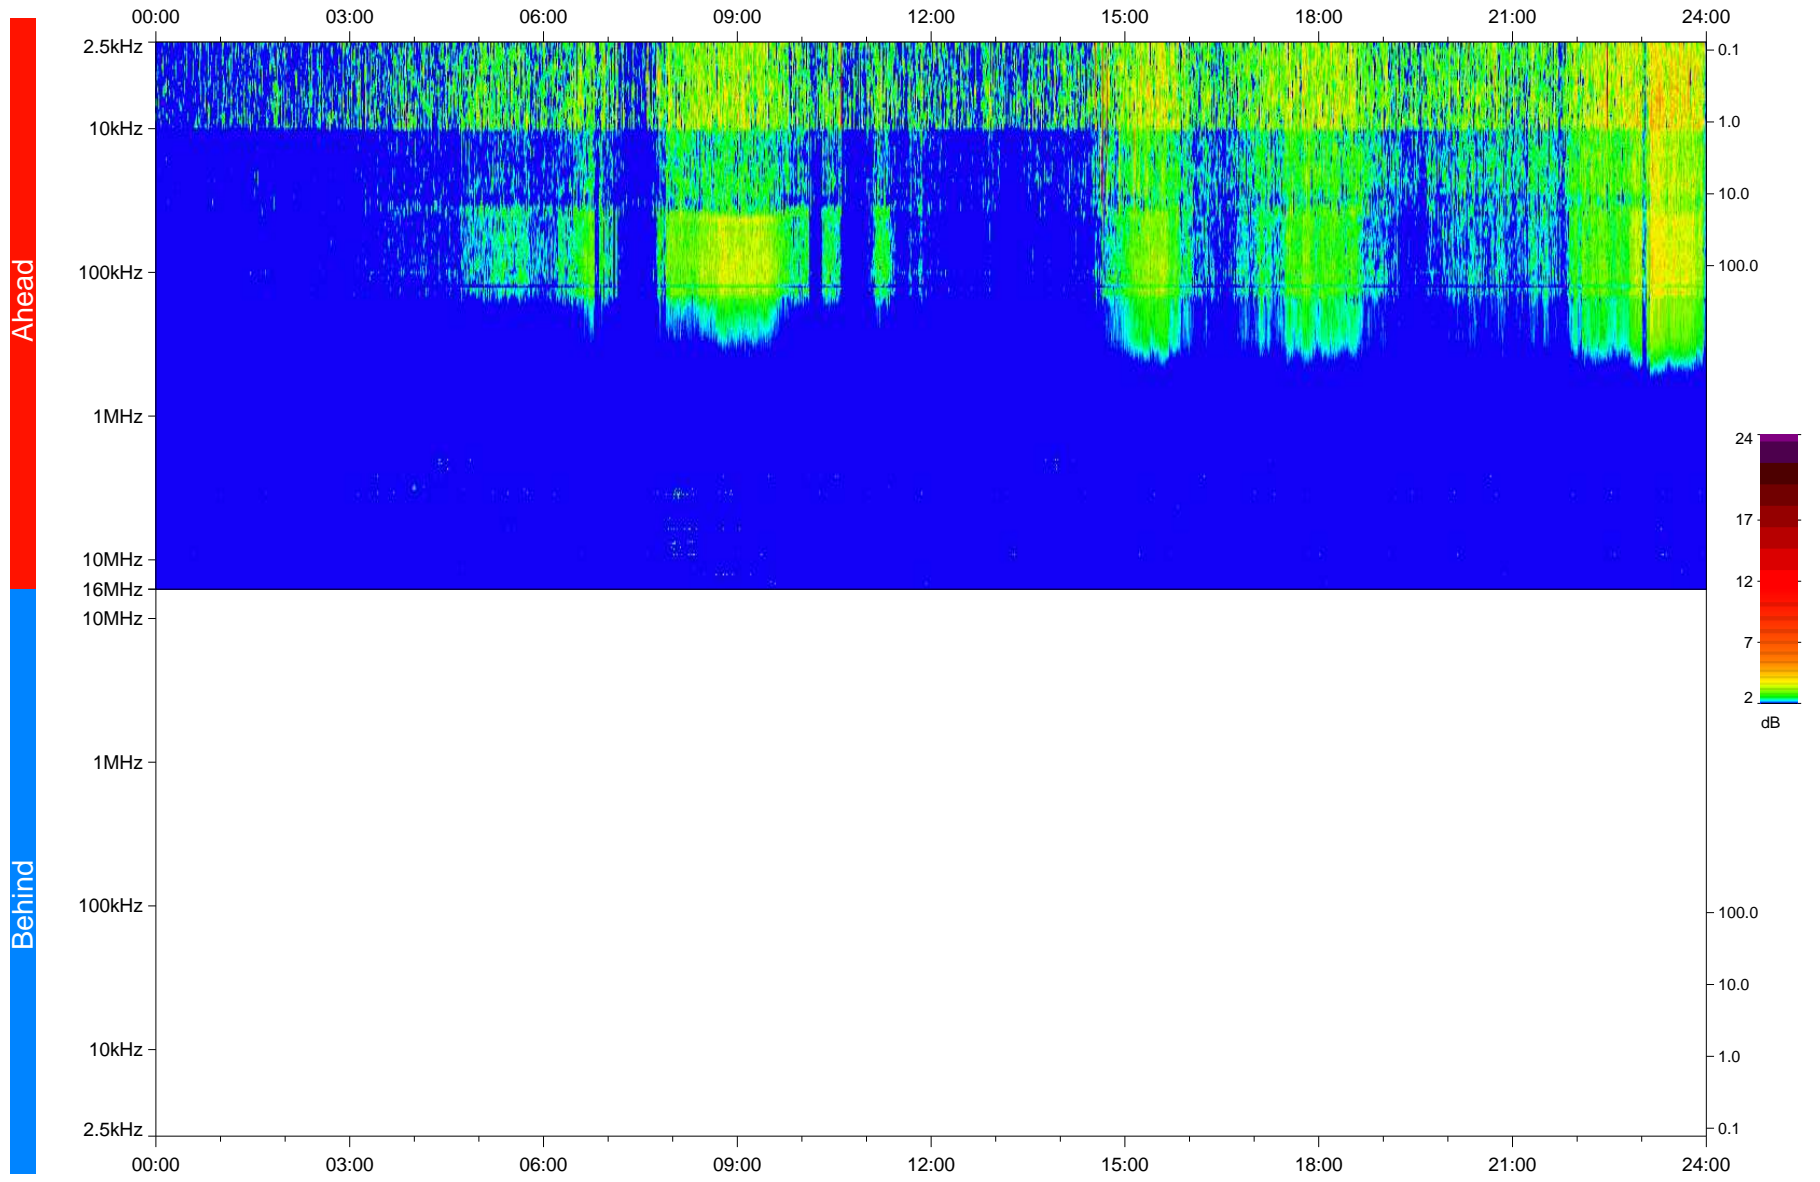

# STEREO/WAVES Daily Summary - 26-Oct-2018 (DOY 299)

Ahead source file: swaves\_ahead\_2018\_299\_1\_05.fin  
Ahead PSE Angle: -103.4°

Behind PSE Angle: 105.5°  
Behind source file: No STEREO-B data

Time (UTC)

file: stereo\_swaves\_daily-summary\_color\_20181026\_v04  
made by: space.umn.edu on macOS with IDL 8.8.2 on 2022-10-06 14:41:19, with TLib V945 / dynspec V311