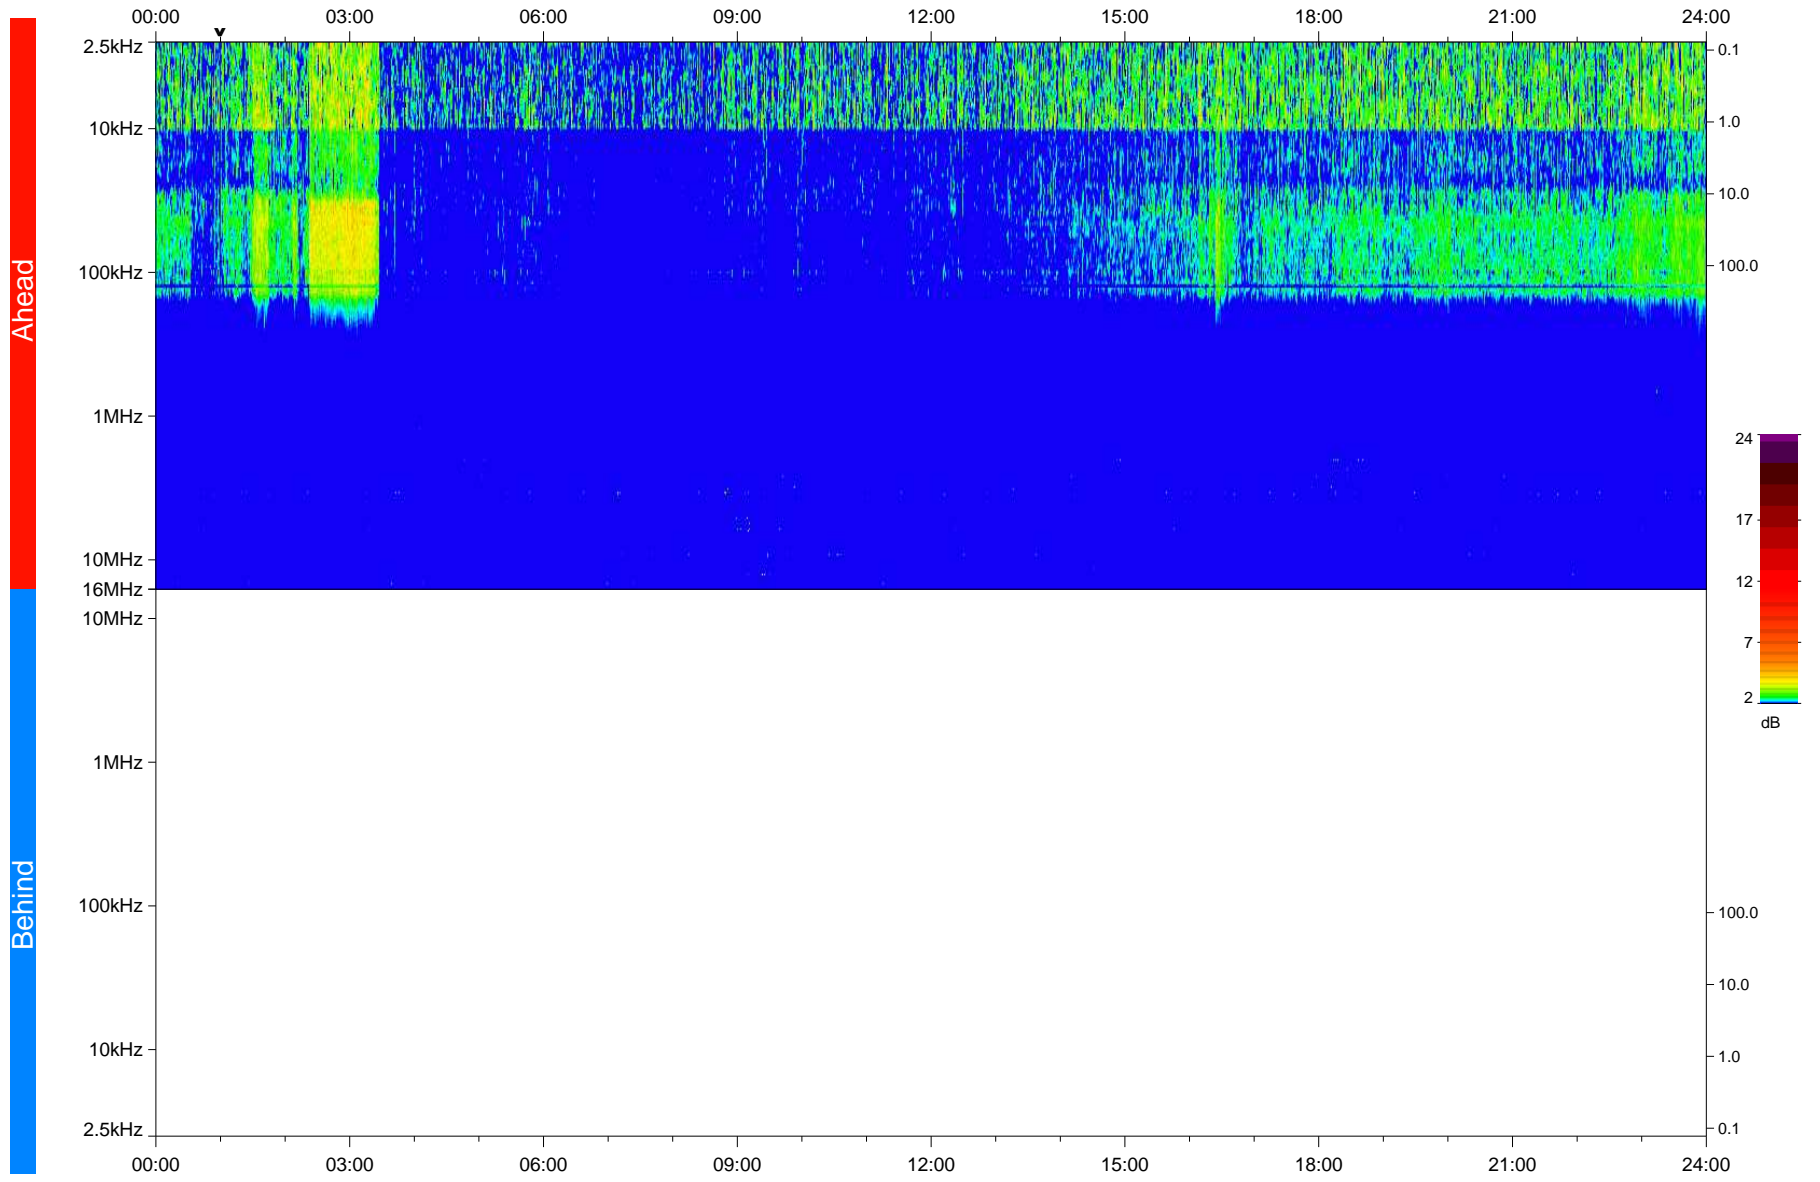

# STEREO/WAVES Daily Summary - 25-Oct-2018 (DOY 298)

Ahead source file: swaves\_ahead\_2018\_298\_1\_05.fin  
Ahead PSE Angle: -103.5°

Behind PSE Angle: 105.5°  
Behind source file: No STEREO-B data

Time (UTC)

file: stereo\_swaves\_daily-summary\_color\_20181025\_v04  
made by: space.umn.edu on macOS with IDL 8.8.2 on 2022-10-06 14:39:49, with TLib V945 / dynspec V311