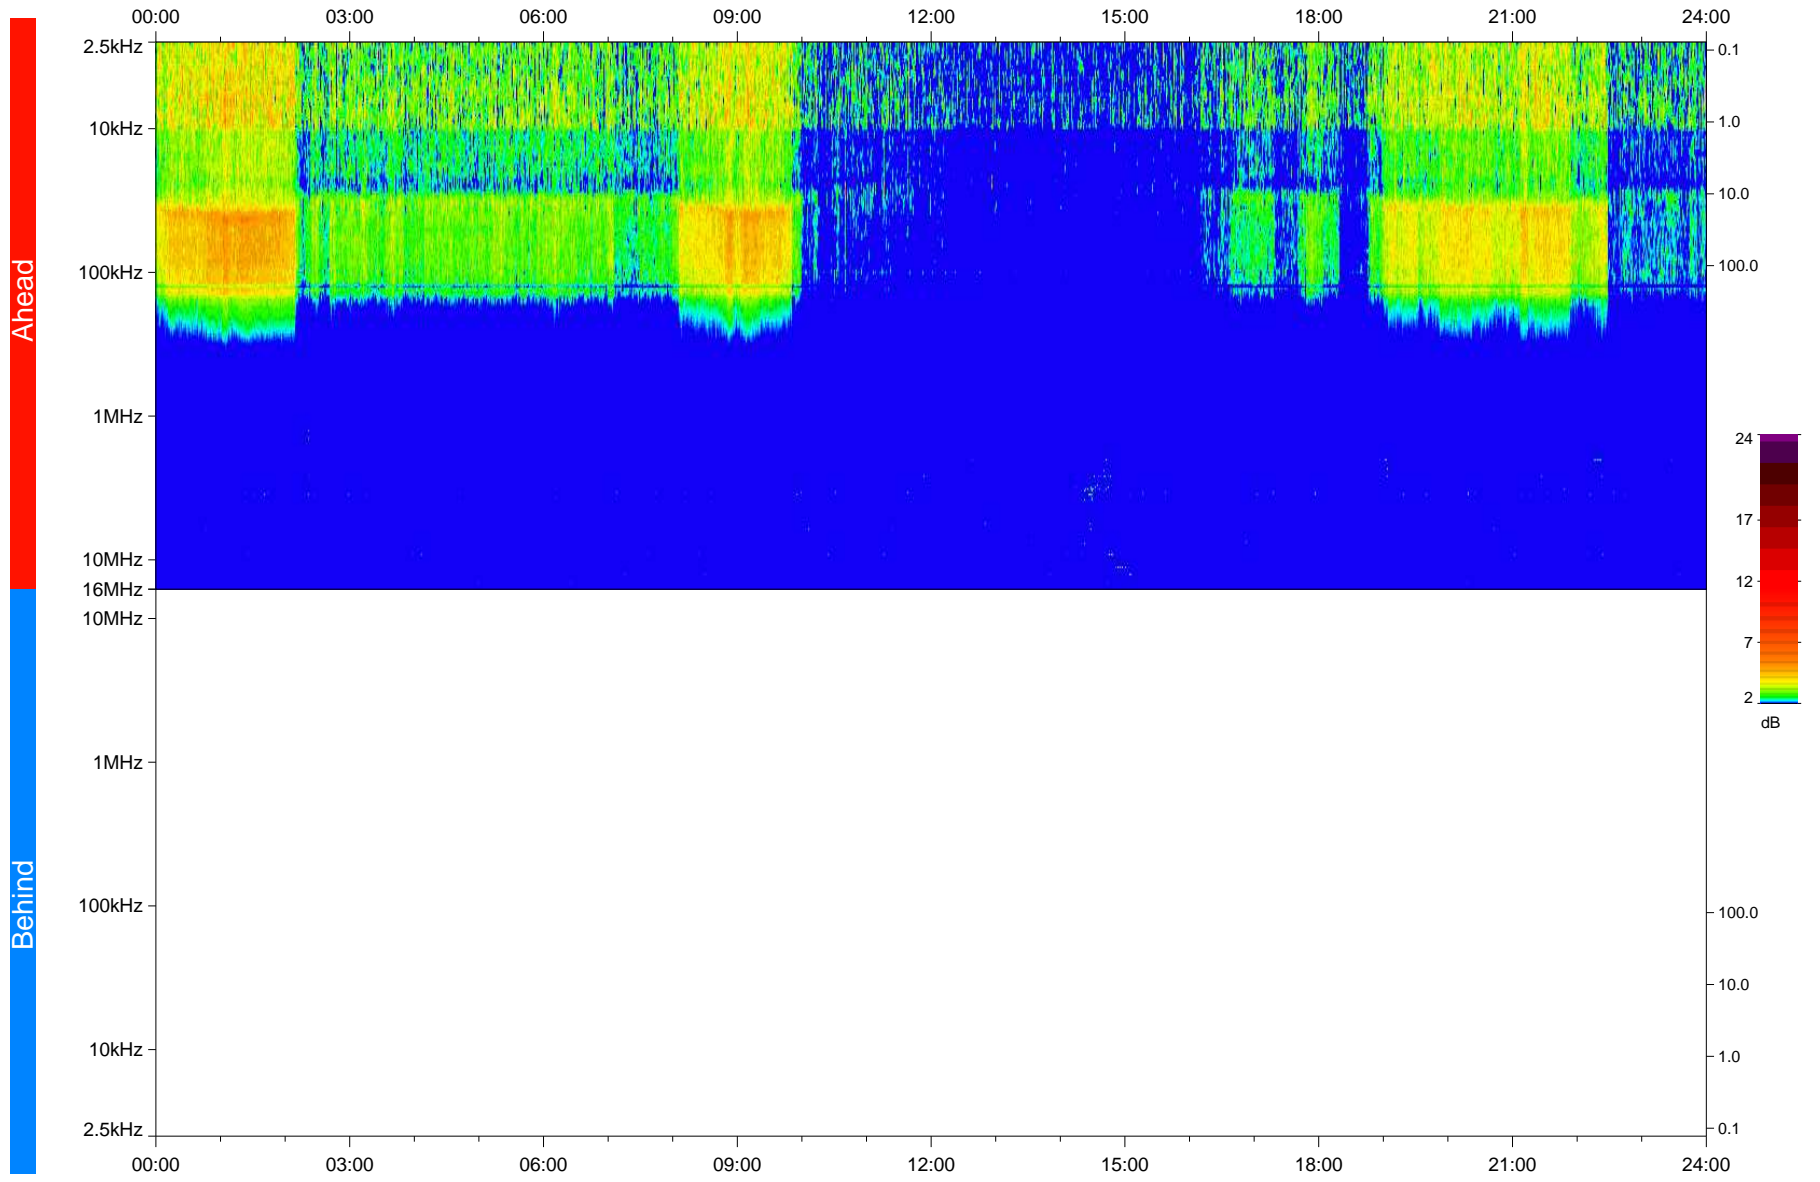

# STEREO/WAVES Daily Summary - 24-Oct-2018 (DOY 297)

Ahead source file: swaves\_ahead\_2018\_297\_1\_05.fin  
Ahead PSE Angle: -103.5°

Behind PSE Angle: 105.5°  
Behind source file: No STEREO-B data

Time (UTC)

file: stereo\_swaves\_daily-summary\_color\_20181024\_v04  
made by: space.umn.edu on macOS with IDL 8.8.2 on 2022-10-06 14:38:20, with TLib V945 / dynspec V311