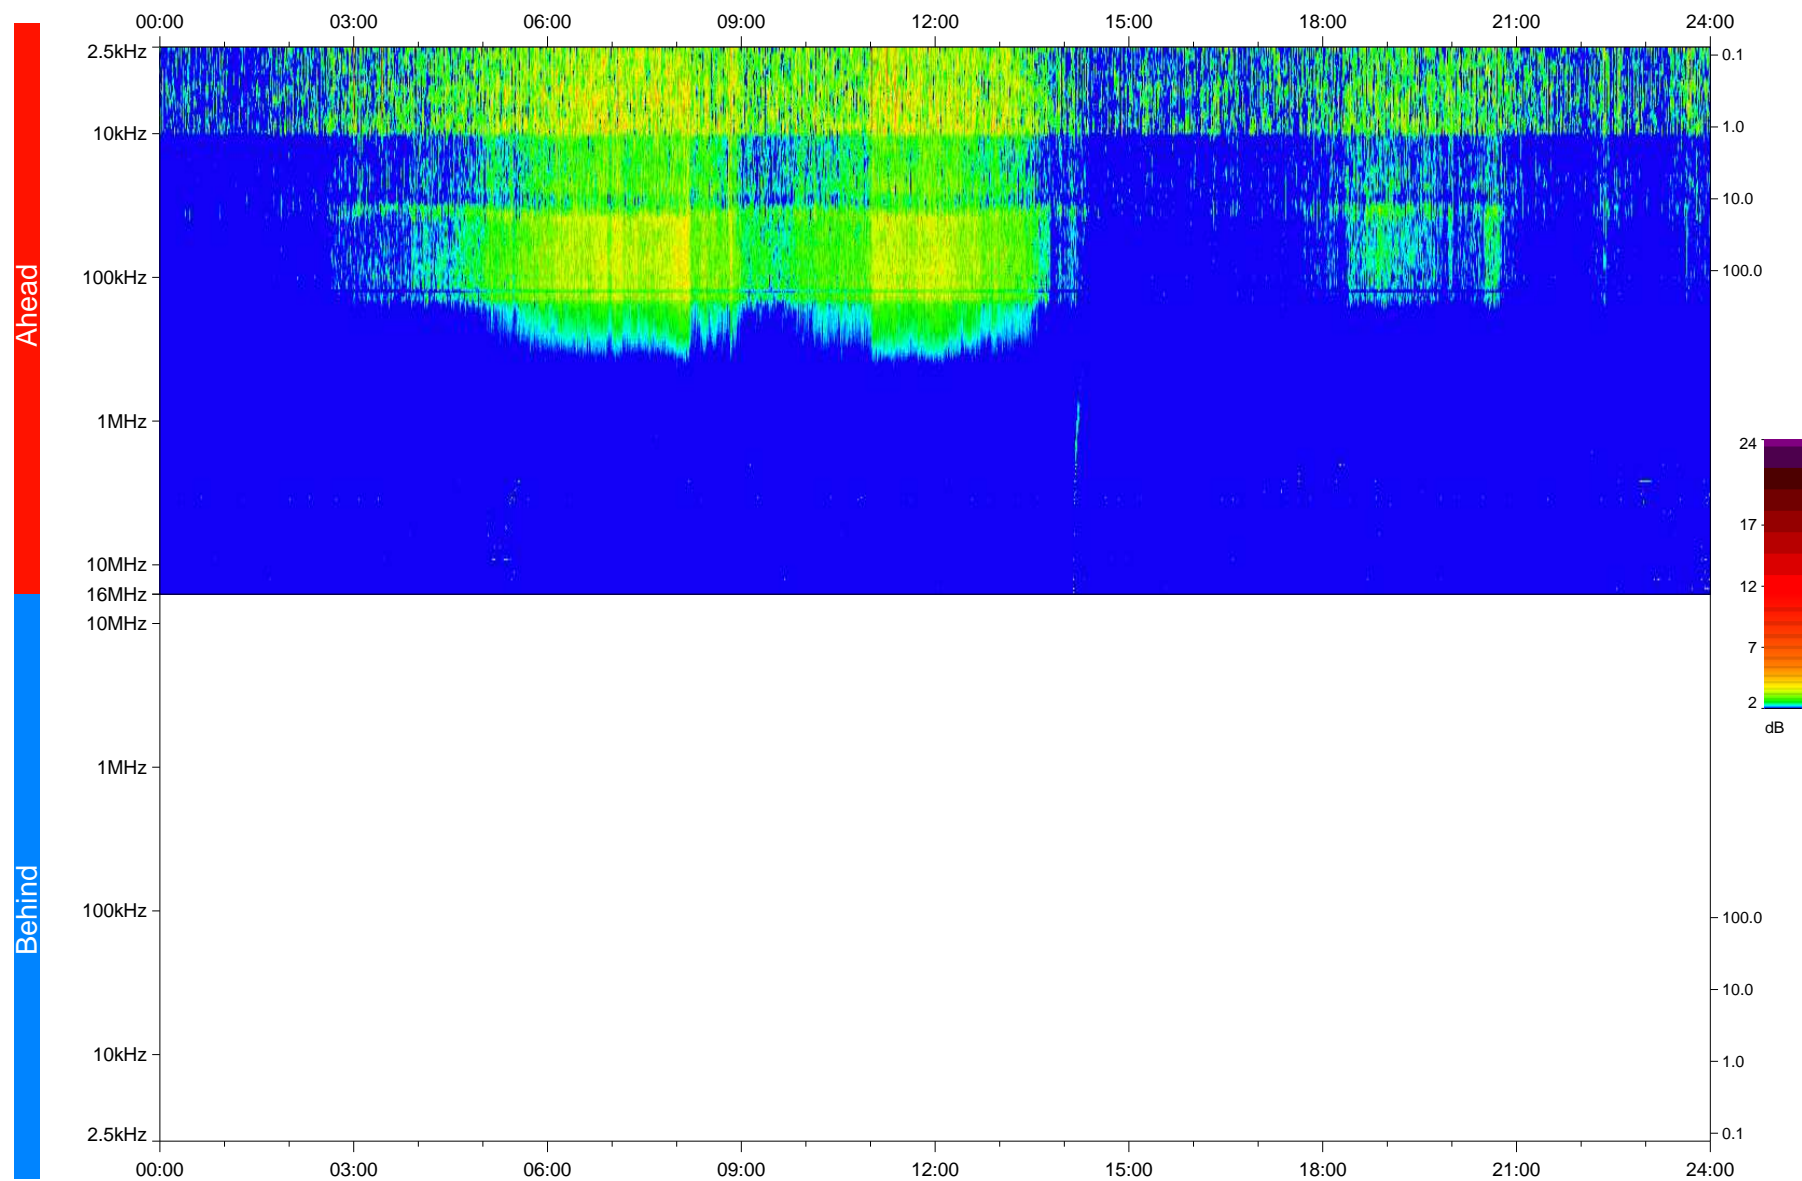

# STEREO/WAVES Daily Summary - 12-Oct-2018 (DOY 285)

Ahead source file: swaves\_ahead\_2018\_285\_1\_05.fin  
Ahead PSE Angle: -104.3°

Behind PSE Angle: 105.3°  
Behind source file: No STEREO-B data

Time (UTC)

file: stereo\_swaves\_daily-summary\_color\_20181012\_v04  
made by: space.umn.edu on macOS with IDL 8.8.2 on 2022-10-06 14:20:23, with TLib V945 / dynspec V311