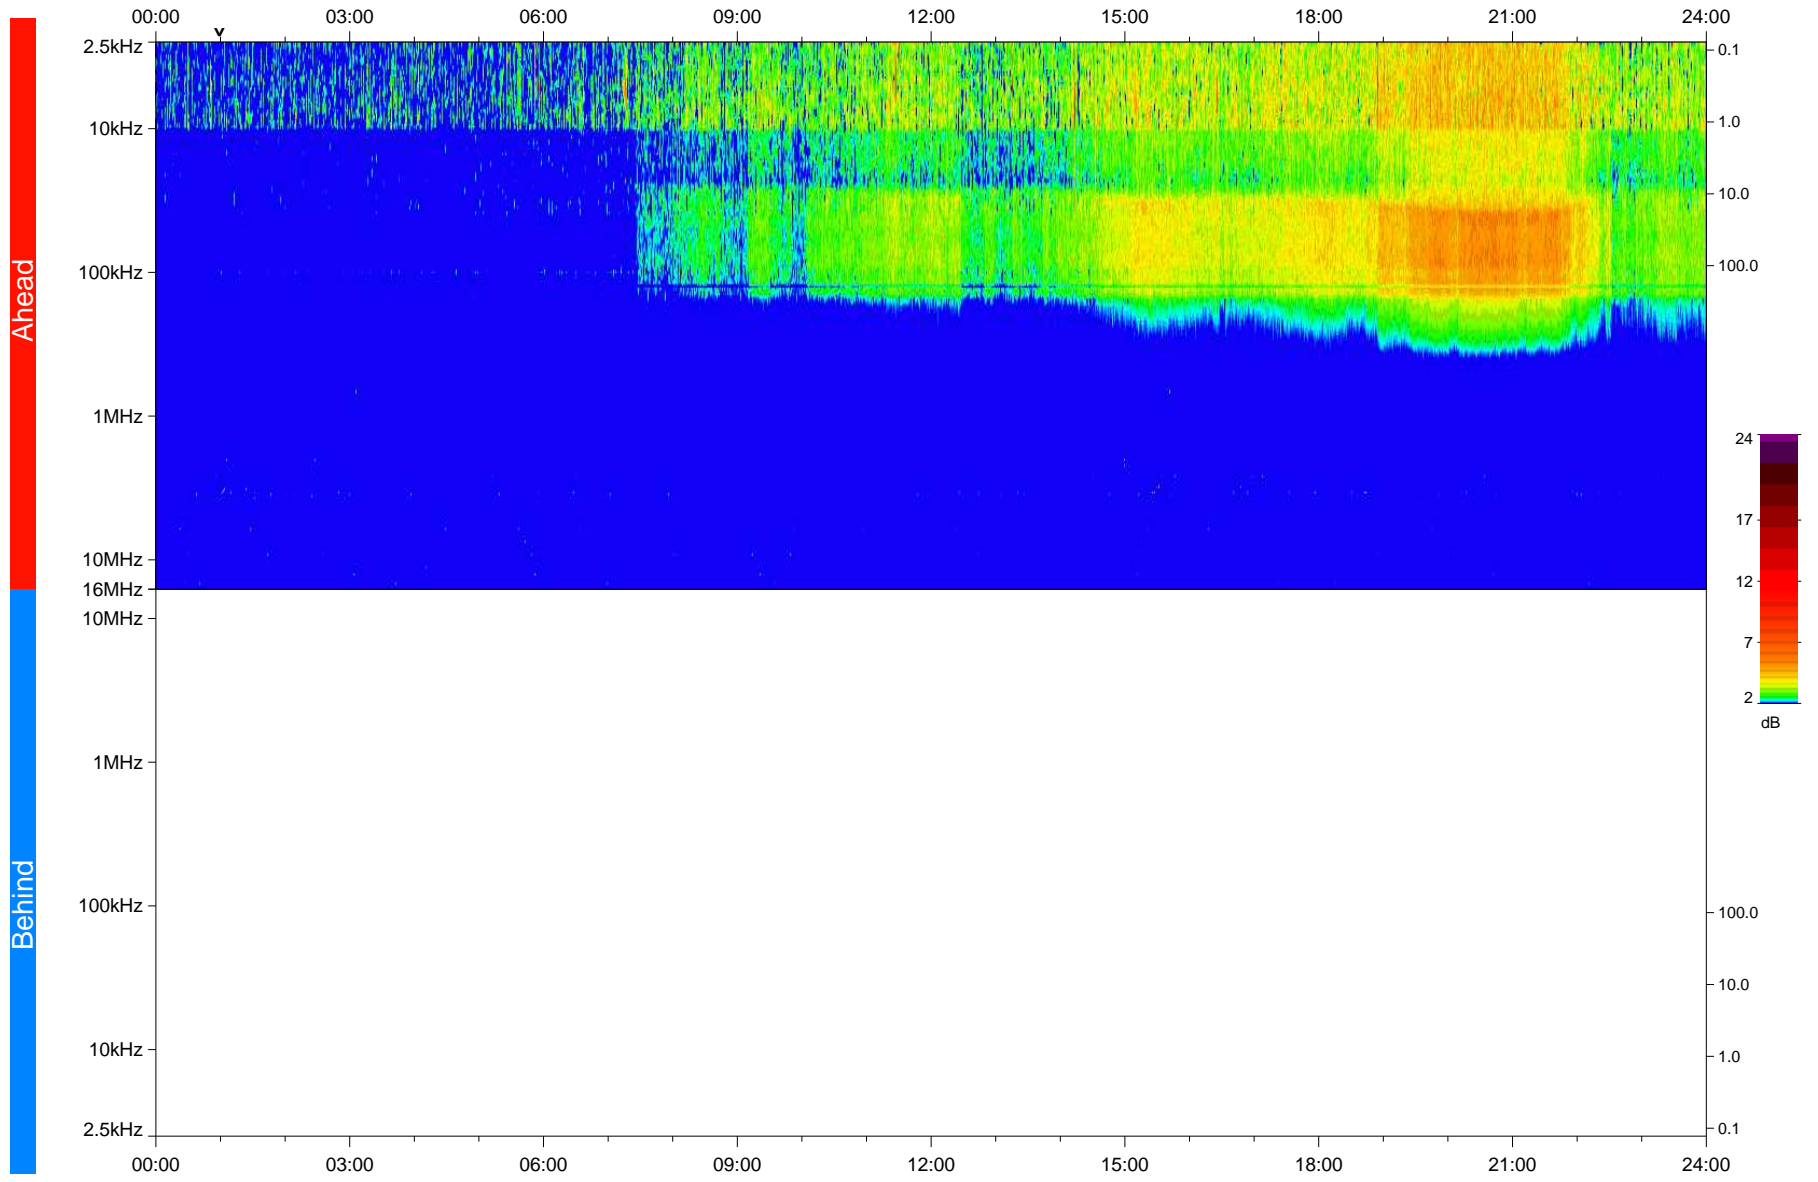

STEREO/WAVES Daily Summary - 11-Oct-2018 (DOY 284)

Ahead source file: swaves_ahead_2018_284_1_05.fin
Ahead PSE Angle: -104.3°

Behind PSE Angle: 105.3°
Behind source file: No STEREO-B data

Time (UTC)

file: stereo_swaves_daily-summary_color_20181011_v04
made by: space.umn.edu on macOS with IDL 8.8.2 on 2022-10-06 14:18:53, with TLib V945 / dynspec V311