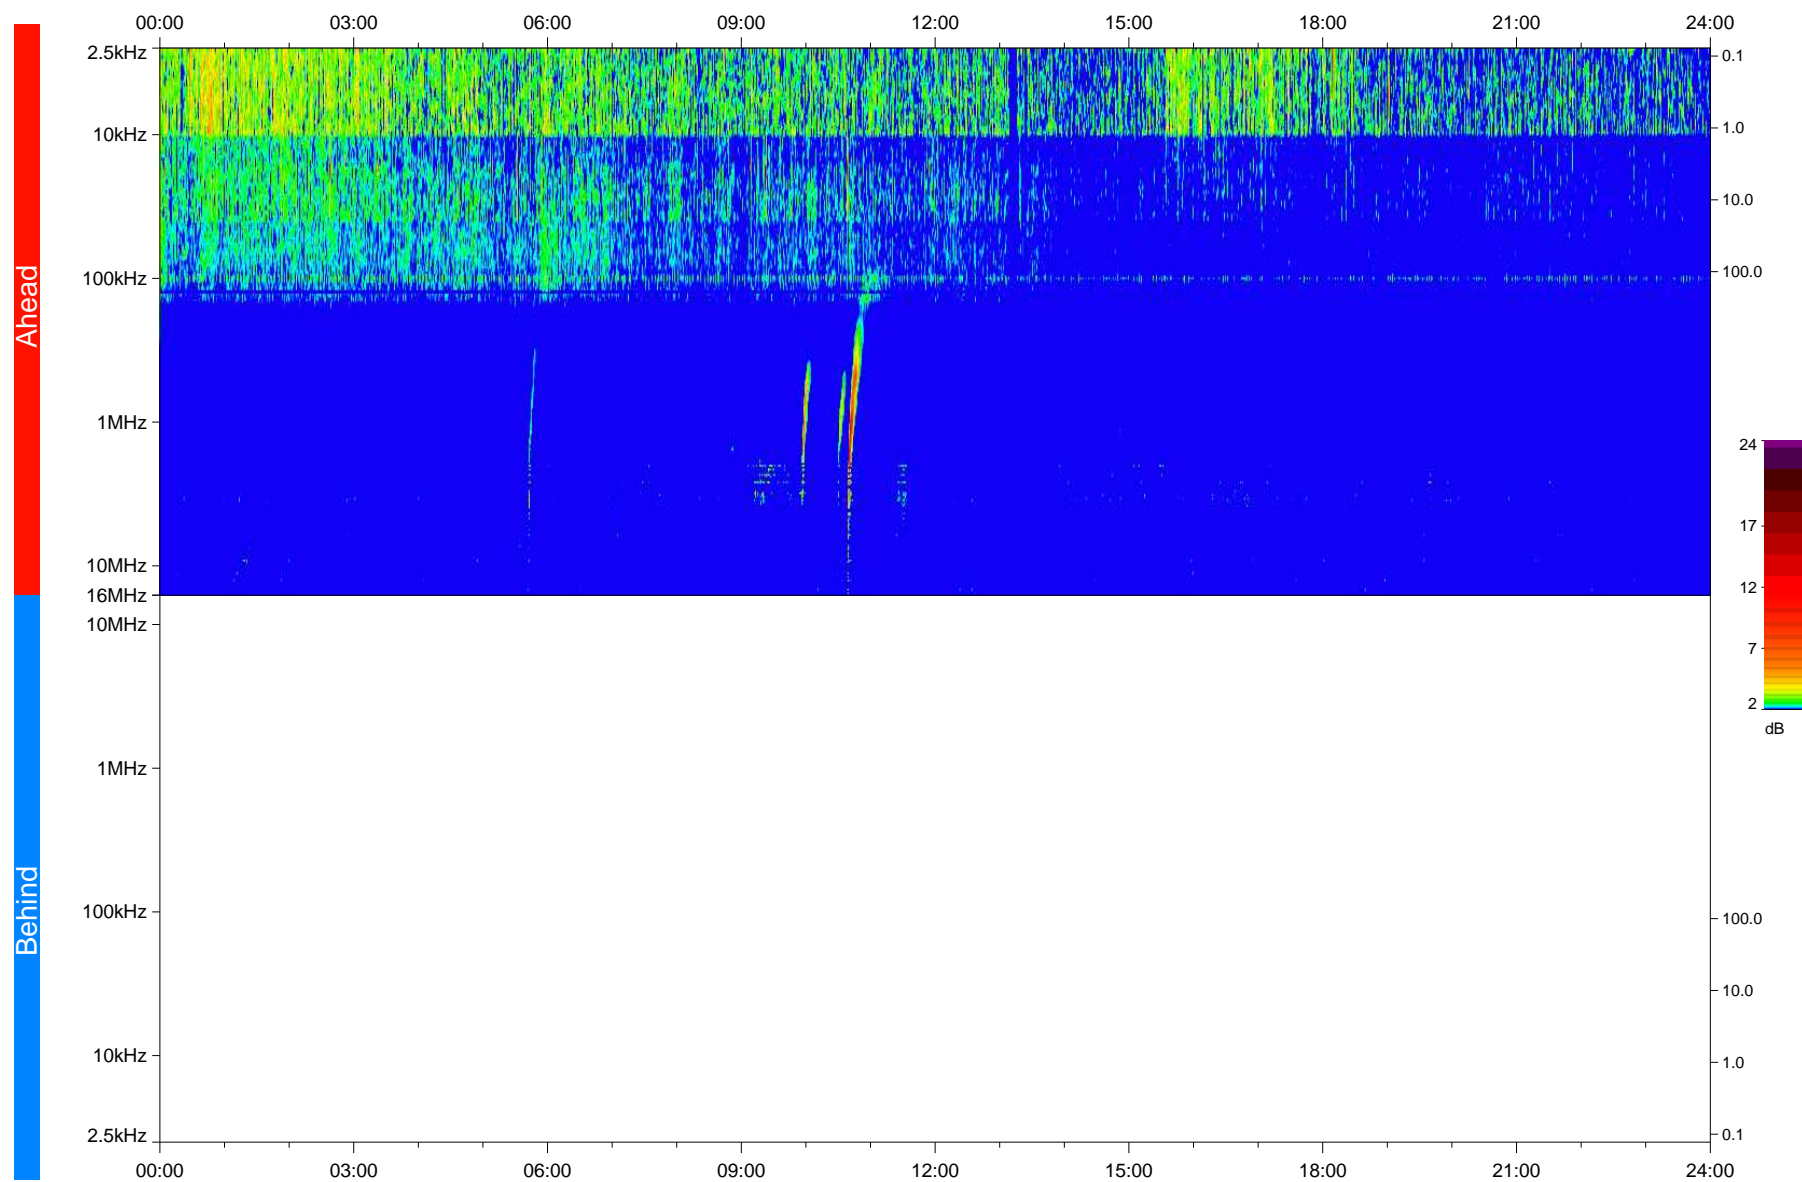

STEREO/WAVES Daily Summary - 08-Oct-2018 (DOY 281)

Ahead source file: swaves Ahead_2018_281_1_05.fin
Ahead PSE Angle: -104.6°

Behind PSE Angle: 105.2°
Behind source file: No STEREO-B data

Time (UTC)

file: stereo_swaves_daily-summary_color_20181008_v04
made by: space.umn.edu on macOS with IDL 8.8.2 on 2022-10-06 14:14:25, with TMLib V945 / dynspec V311