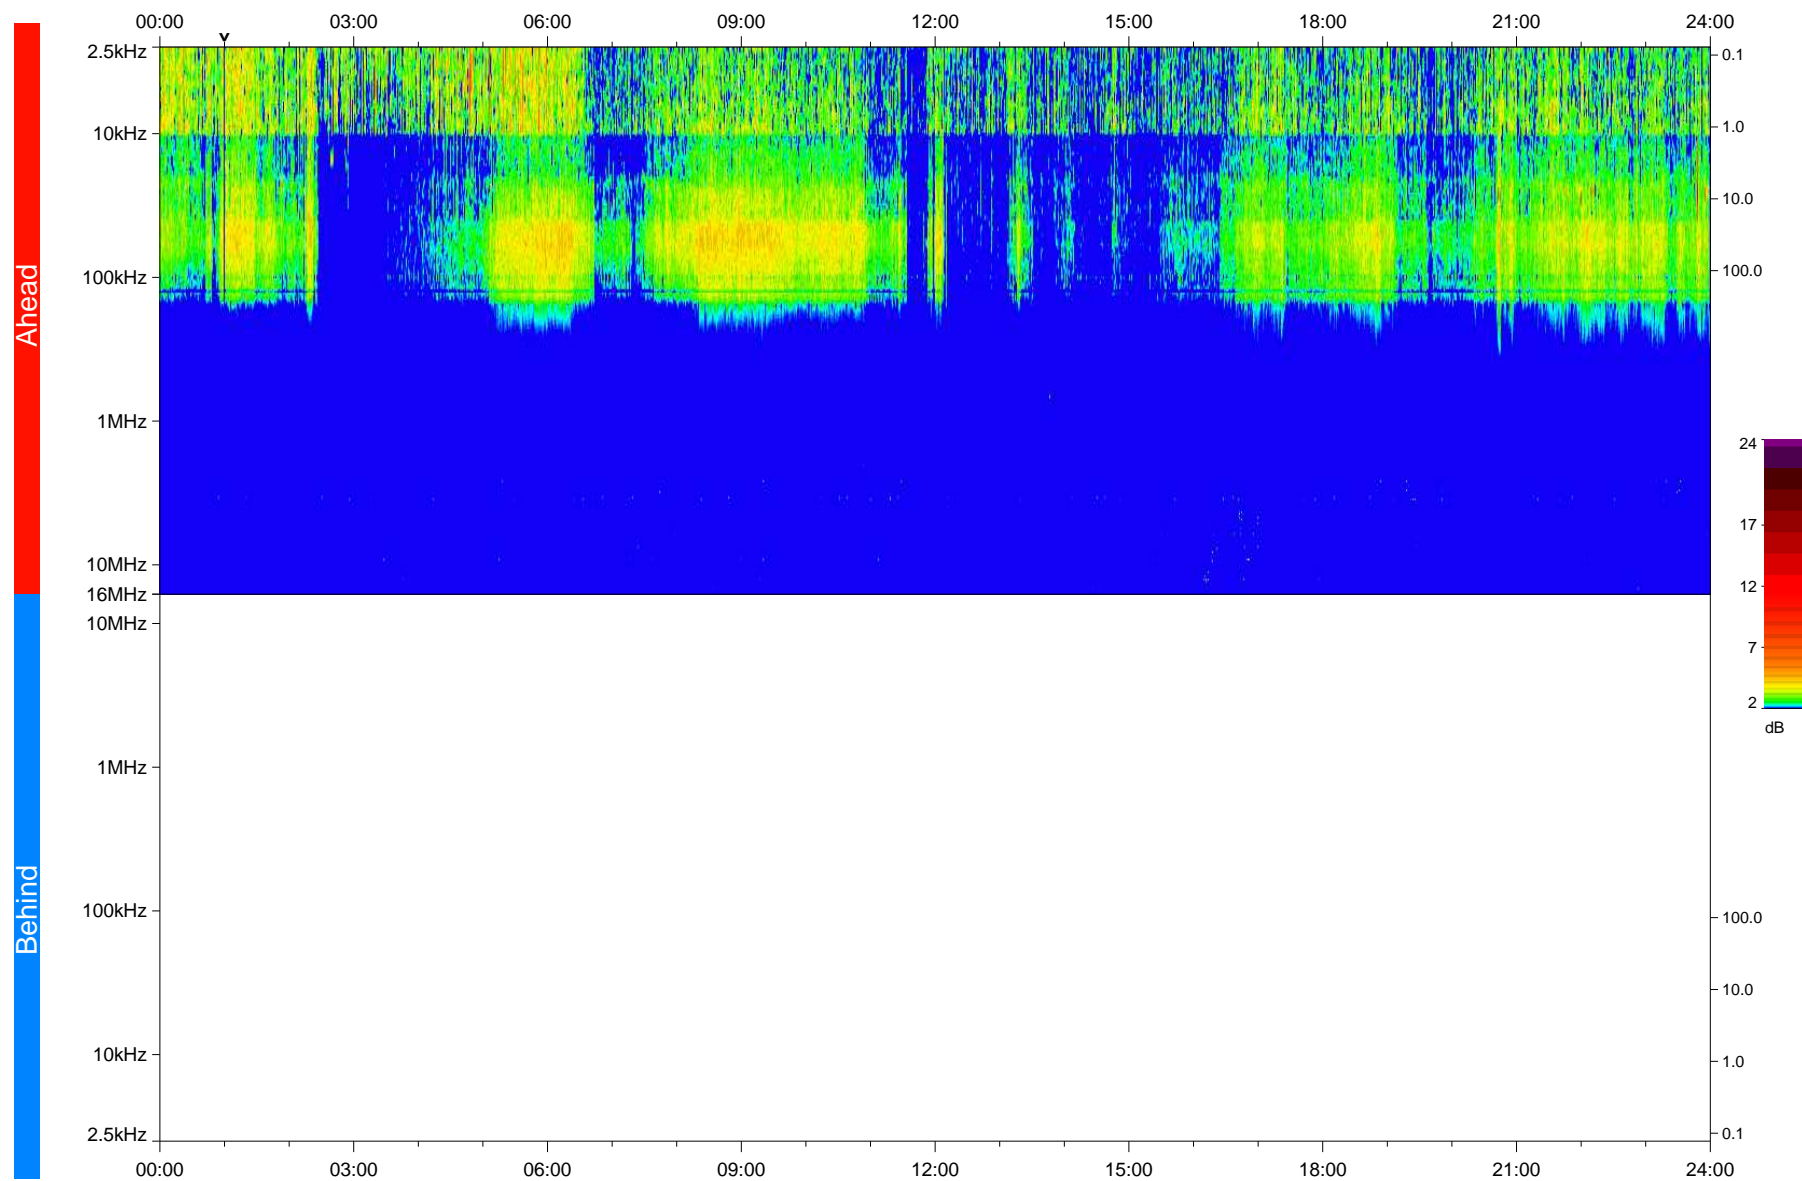

STEREO/WAVES Daily Summary - 07-Oct-2018 (DOY 280)

Ahead source file: swaves_ahead_2018_280_1_05.fin
Ahead PSE Angle: -104.7°

Behind PSE Angle: 105.2°
Behind source file: No STEREO-B data

Time (UTC)

file: stereo_swaves_daily-summary_color_20181007_v04
made by: space.umn.edu on macOS with IDL 8.8.2 on 2022-10-06 14:12:55, with TLib V945 / dynspec V311