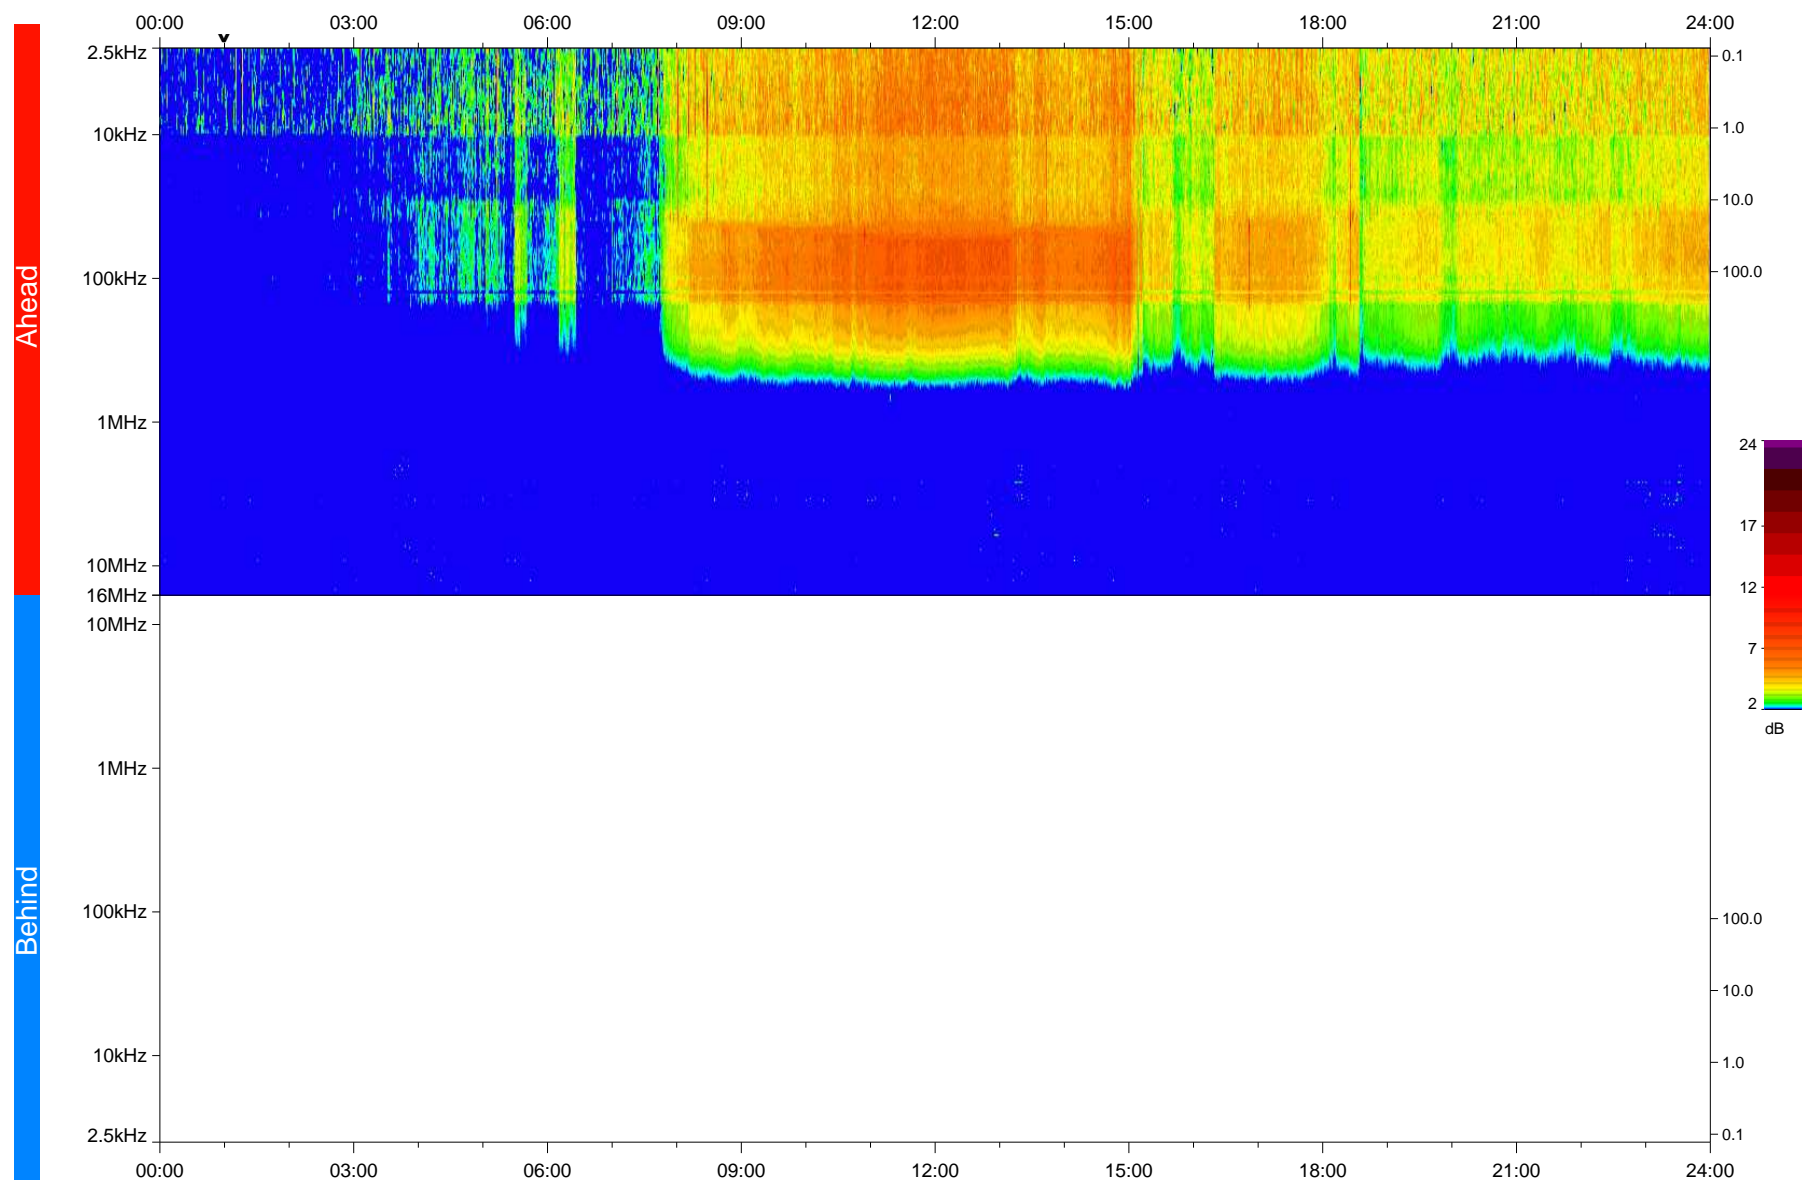

STEREO/WAVES Daily Summary - 05-Oct-2018 (DOY 278)

Ahead source file: swaves_ahead_2018_278_1_05.fin
Ahead PSE Angle: -104.8°

Behind PSE Angle: 105.2°
Behind source file: No STEREO-B data

Time (UTC)

file: stereo_swaves_daily-summary_color_20181005_v04
made by: space.umn.edu on macOS with IDL 8.8.2 on 2022-10-06 14:09:54, with TLib V945 / dynspec V311