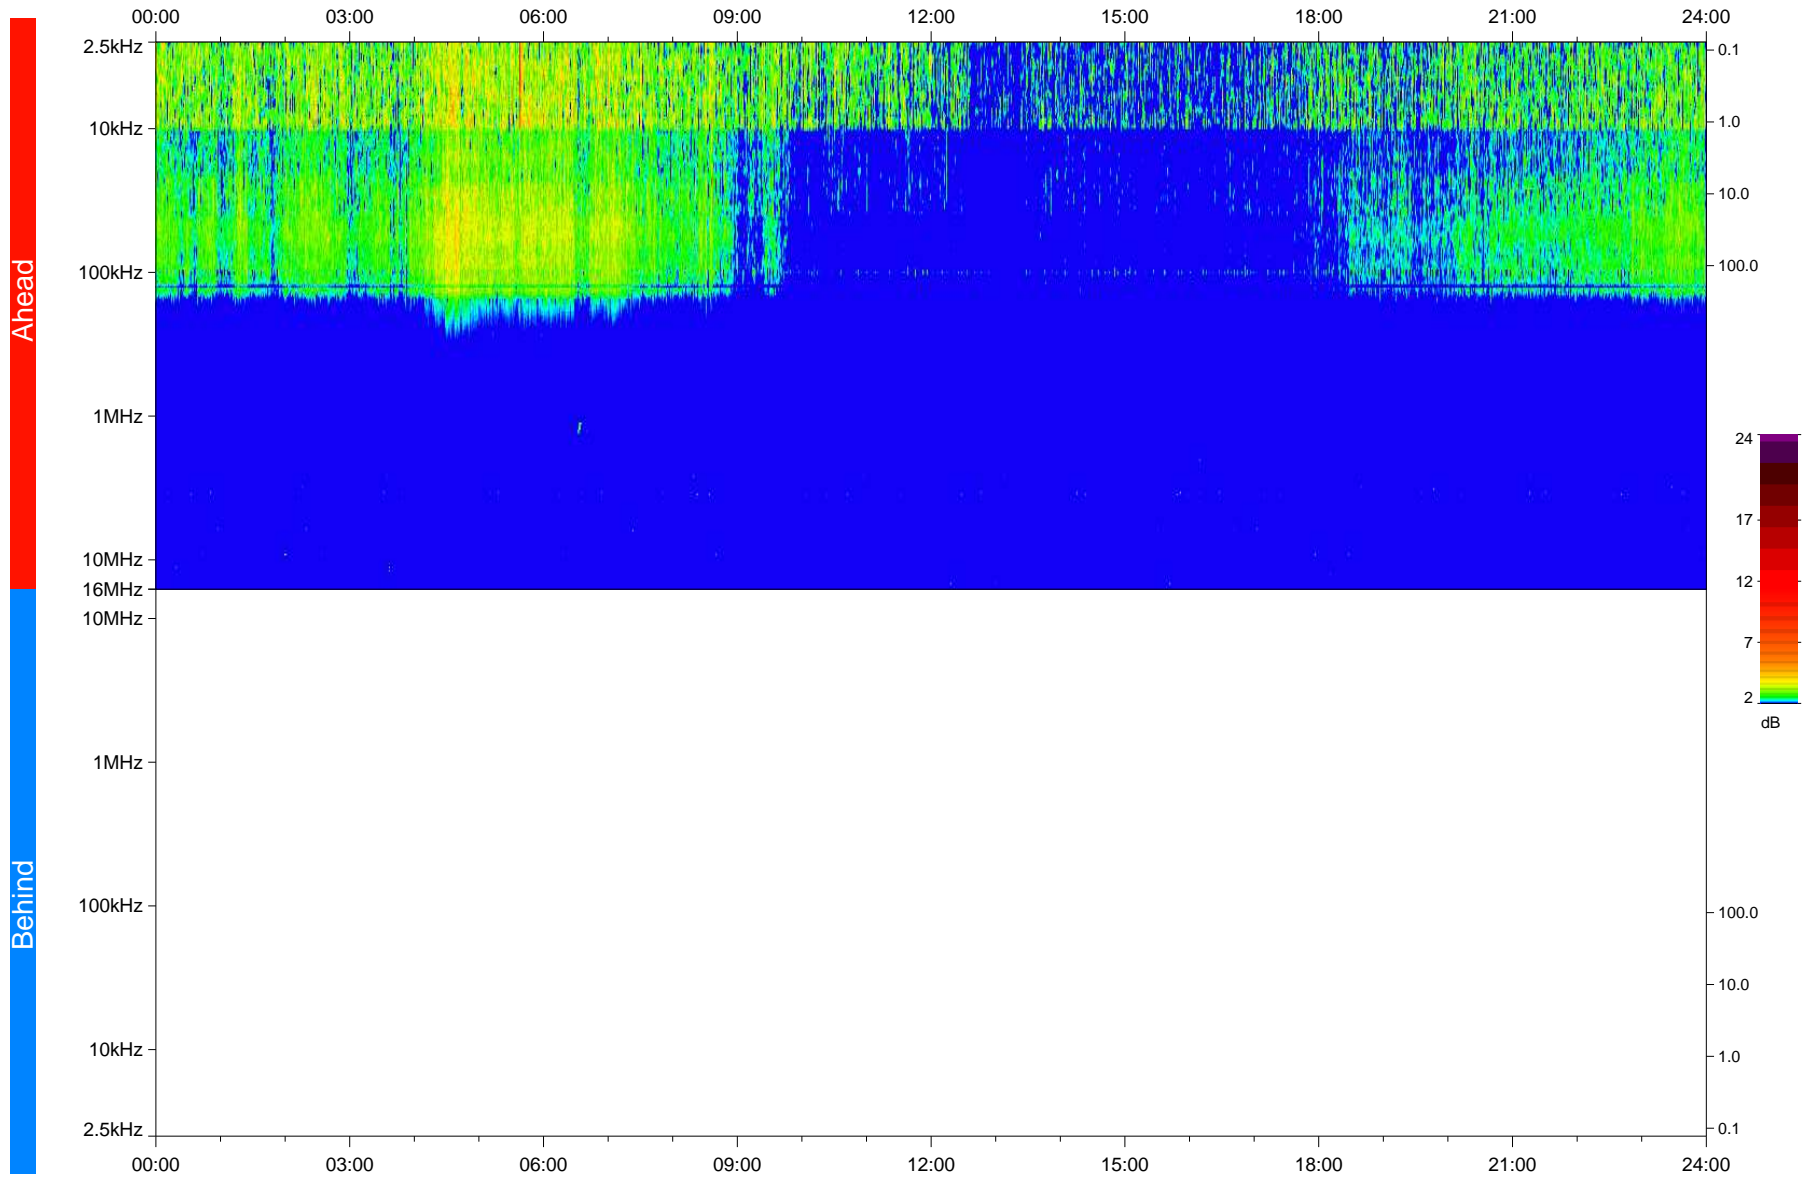

STEREO/WAVES Daily Summary - 04-Oct-2018 (DOY 277)

Ahead source file: swaves_ahead_2018_277_1_05.fin
Ahead PSE Angle: -104.8°

Behind PSE Angle: 105.2°
Behind source file: No STEREO-B data

Time (UTC)

file: stereo_swaves_daily-summary_color_20181004_v04
made by: space.umn.edu on macOS with IDL 8.8.2 on 2022-10-06 14:08:23, with TLib V945 / dynspec V311