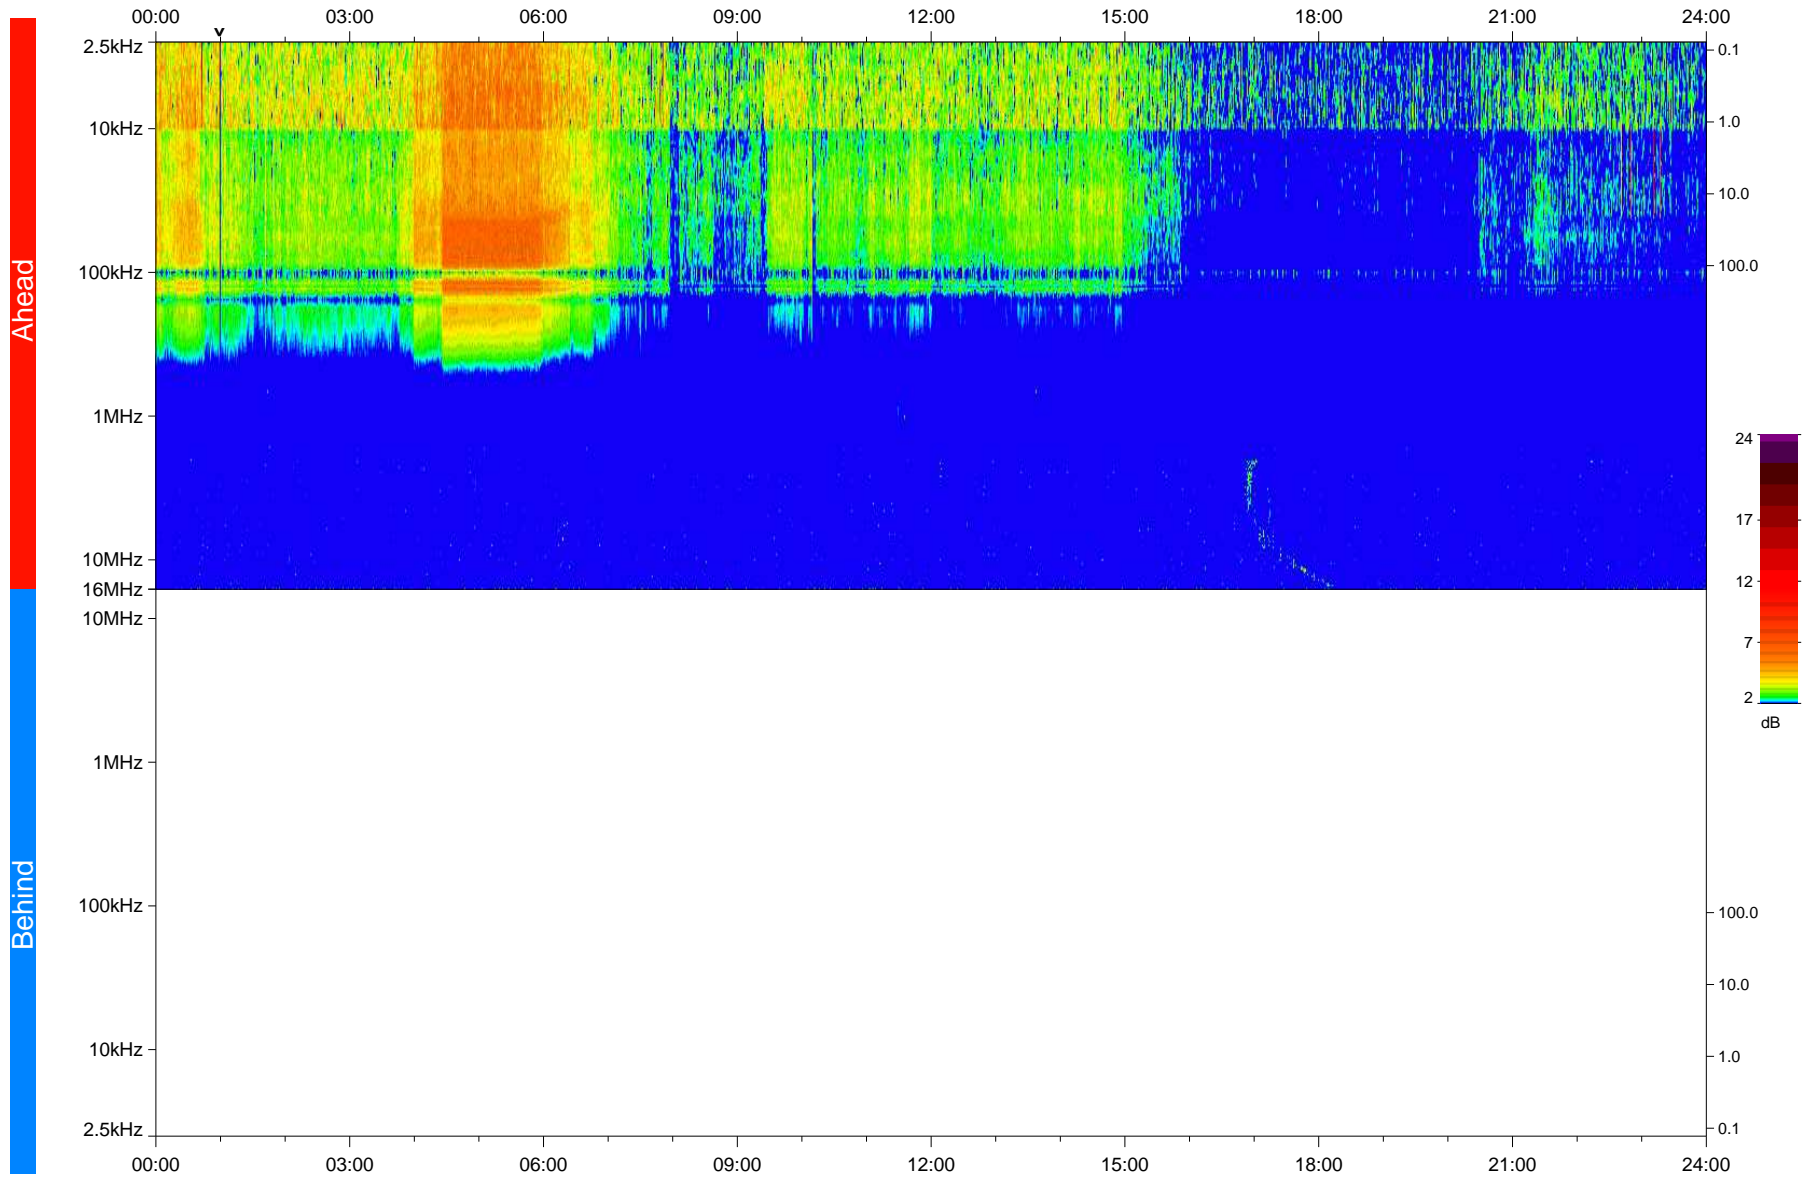

STEREO/WAVES Daily Summary - 15-Sep-2018 (DOY 258)

Ahead source file: swaves Ahead_2018_258_1_05.fin
Ahead PSE Angle: -106.2°

Behind PSE Angle: 104.7°
Behind source file: No STEREO-B data

Time (UTC)

file: stereo_swaves_daily-summary_color_20180915_v04
made by: space.umn.edu on macOS with IDL 8.8.2 on 2022-10-06 13:40:17, with TLib V945 / dynspec V311