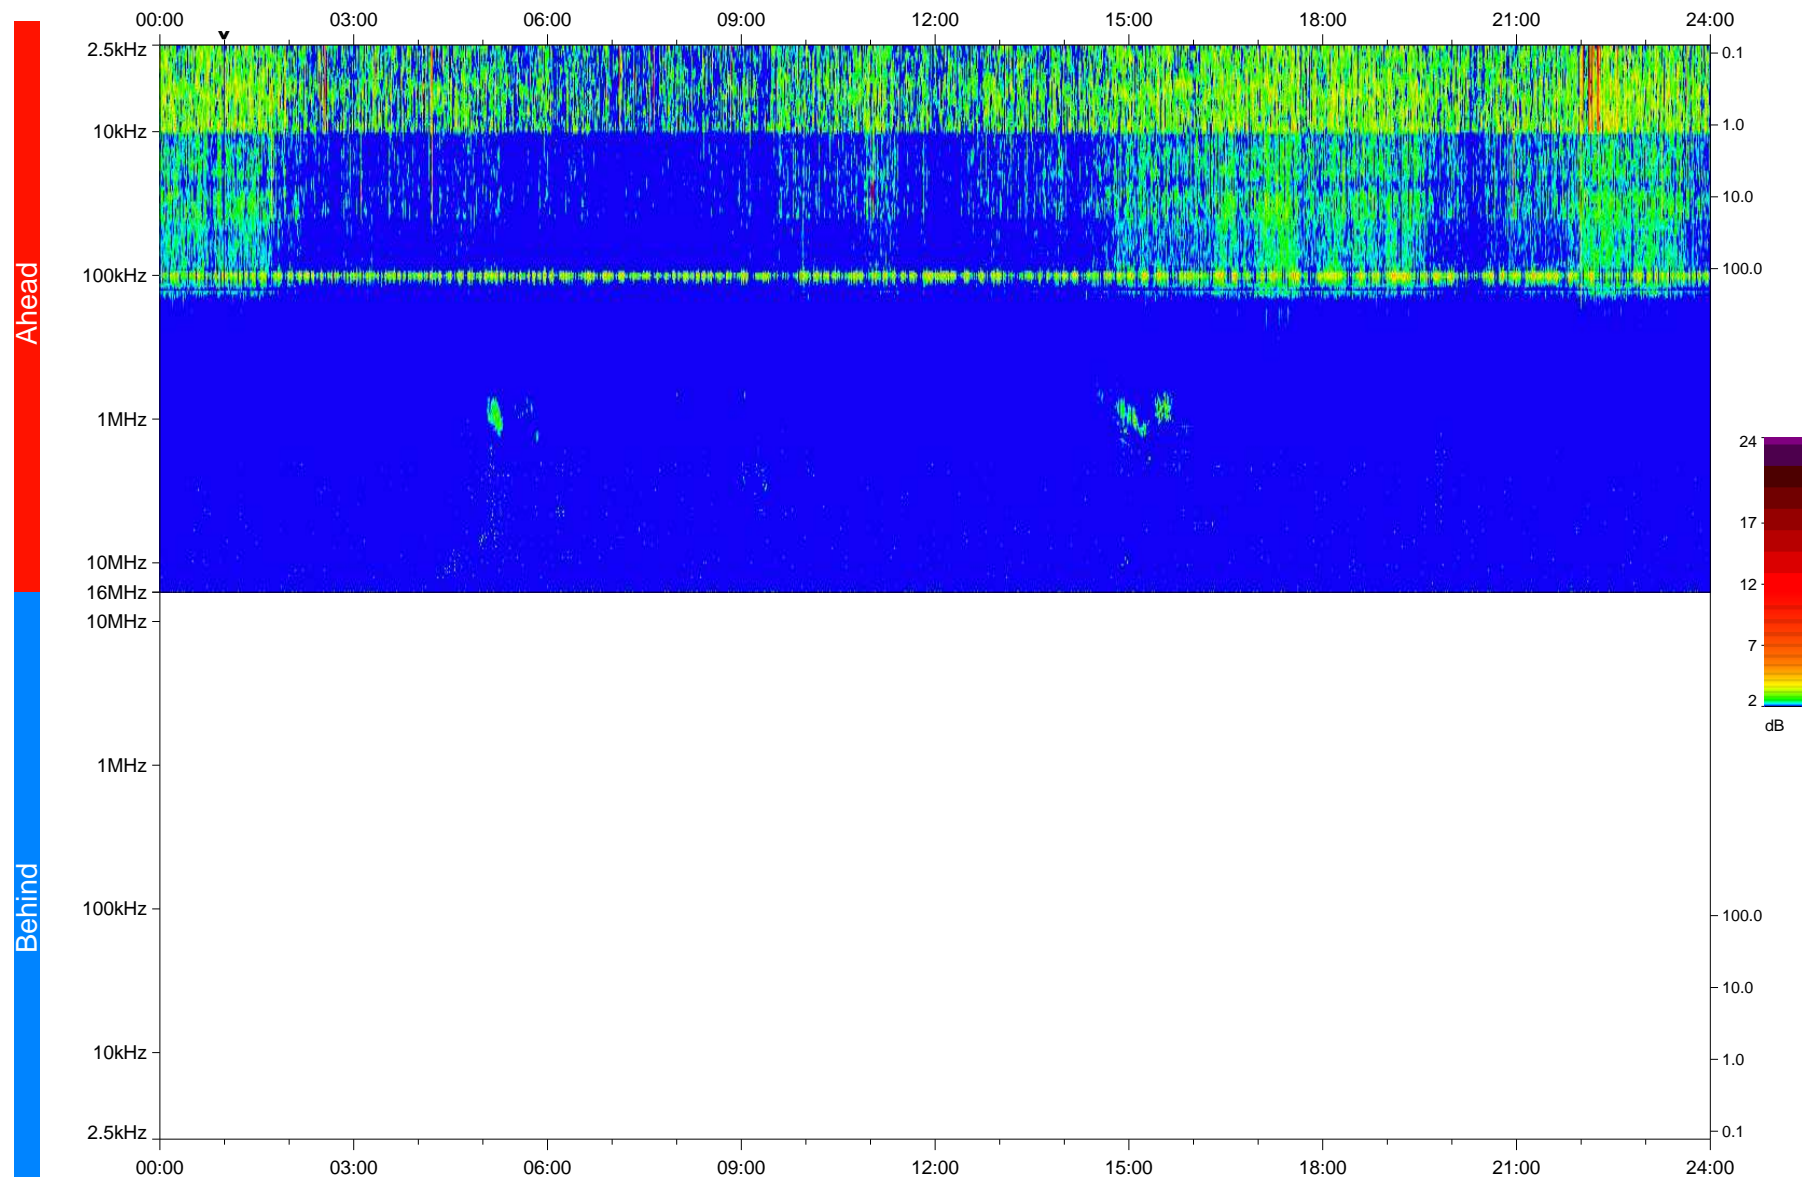

STEREO/WAVES Daily Summary - 26-Aug-2018 (DOY 238)

Ahead source file: swaves Ahead_2018_238_1_05.fin
Ahead PSE Angle: -107.8°

Behind PSE Angle: 104.3°
Behind source file: No STEREO-B data

Time (UTC)

file: stereo_swaves_daily-summary_color_20180826_v04
made by: space.umn.edu on macOS with IDL 8.8.2 on 2022-10-06 13:11:21, with TMLib V945 / dynspec V311