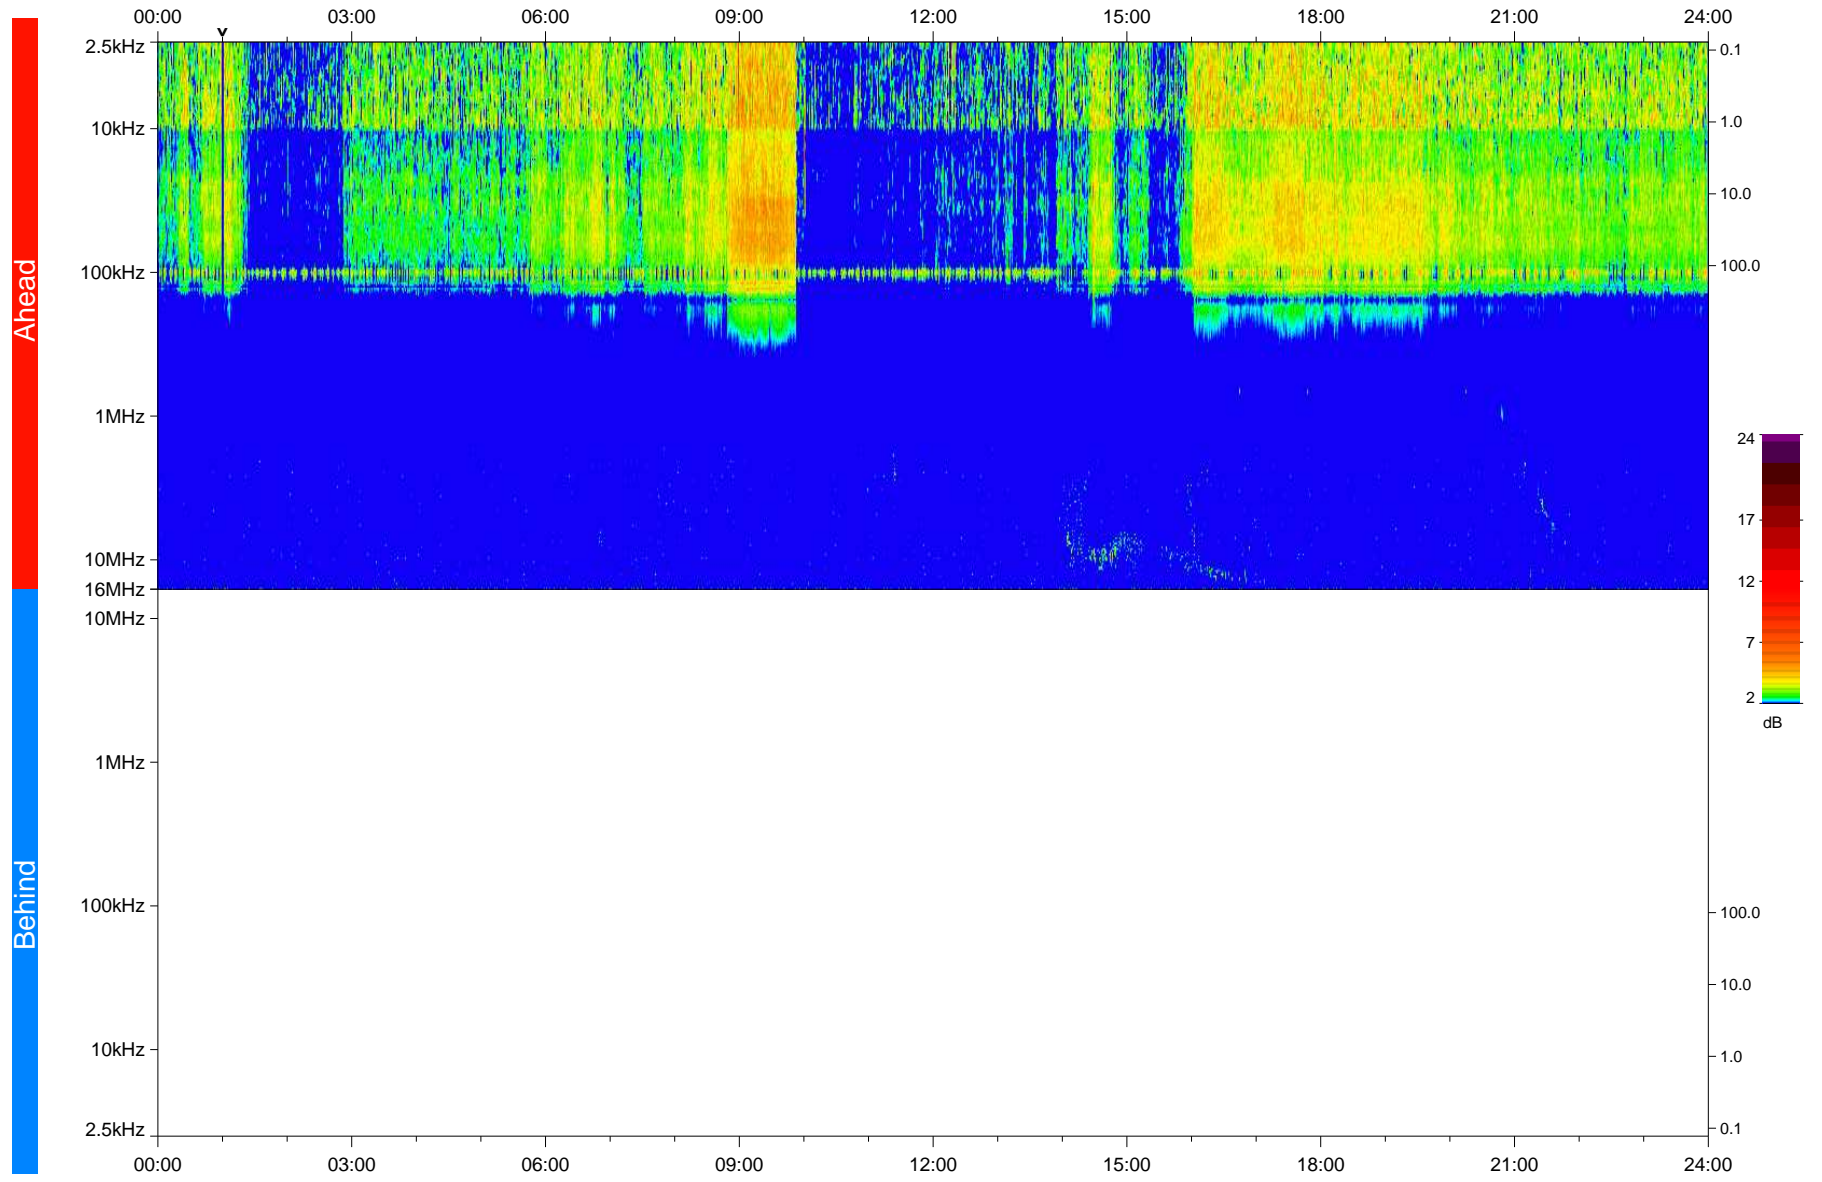

# STEREO/WAVES Daily Summary - 16-Aug-2018 (DOY 228)

Ahead source file: swaves\_ahead\_2018\_228\_1\_05.fin  
Ahead PSE Angle: -108.7°

Behind PSE Angle: 104.2°  
Behind source file: No STEREO-B data

Time (UTC)

file: stereo\_swaves\_daily-summary\_color\_20180816\_v04  
made by: space.umn.edu on macOS with IDL 8.8.2 on 2022-10-06 12:56:50, with TLib V945 / dynspec V311