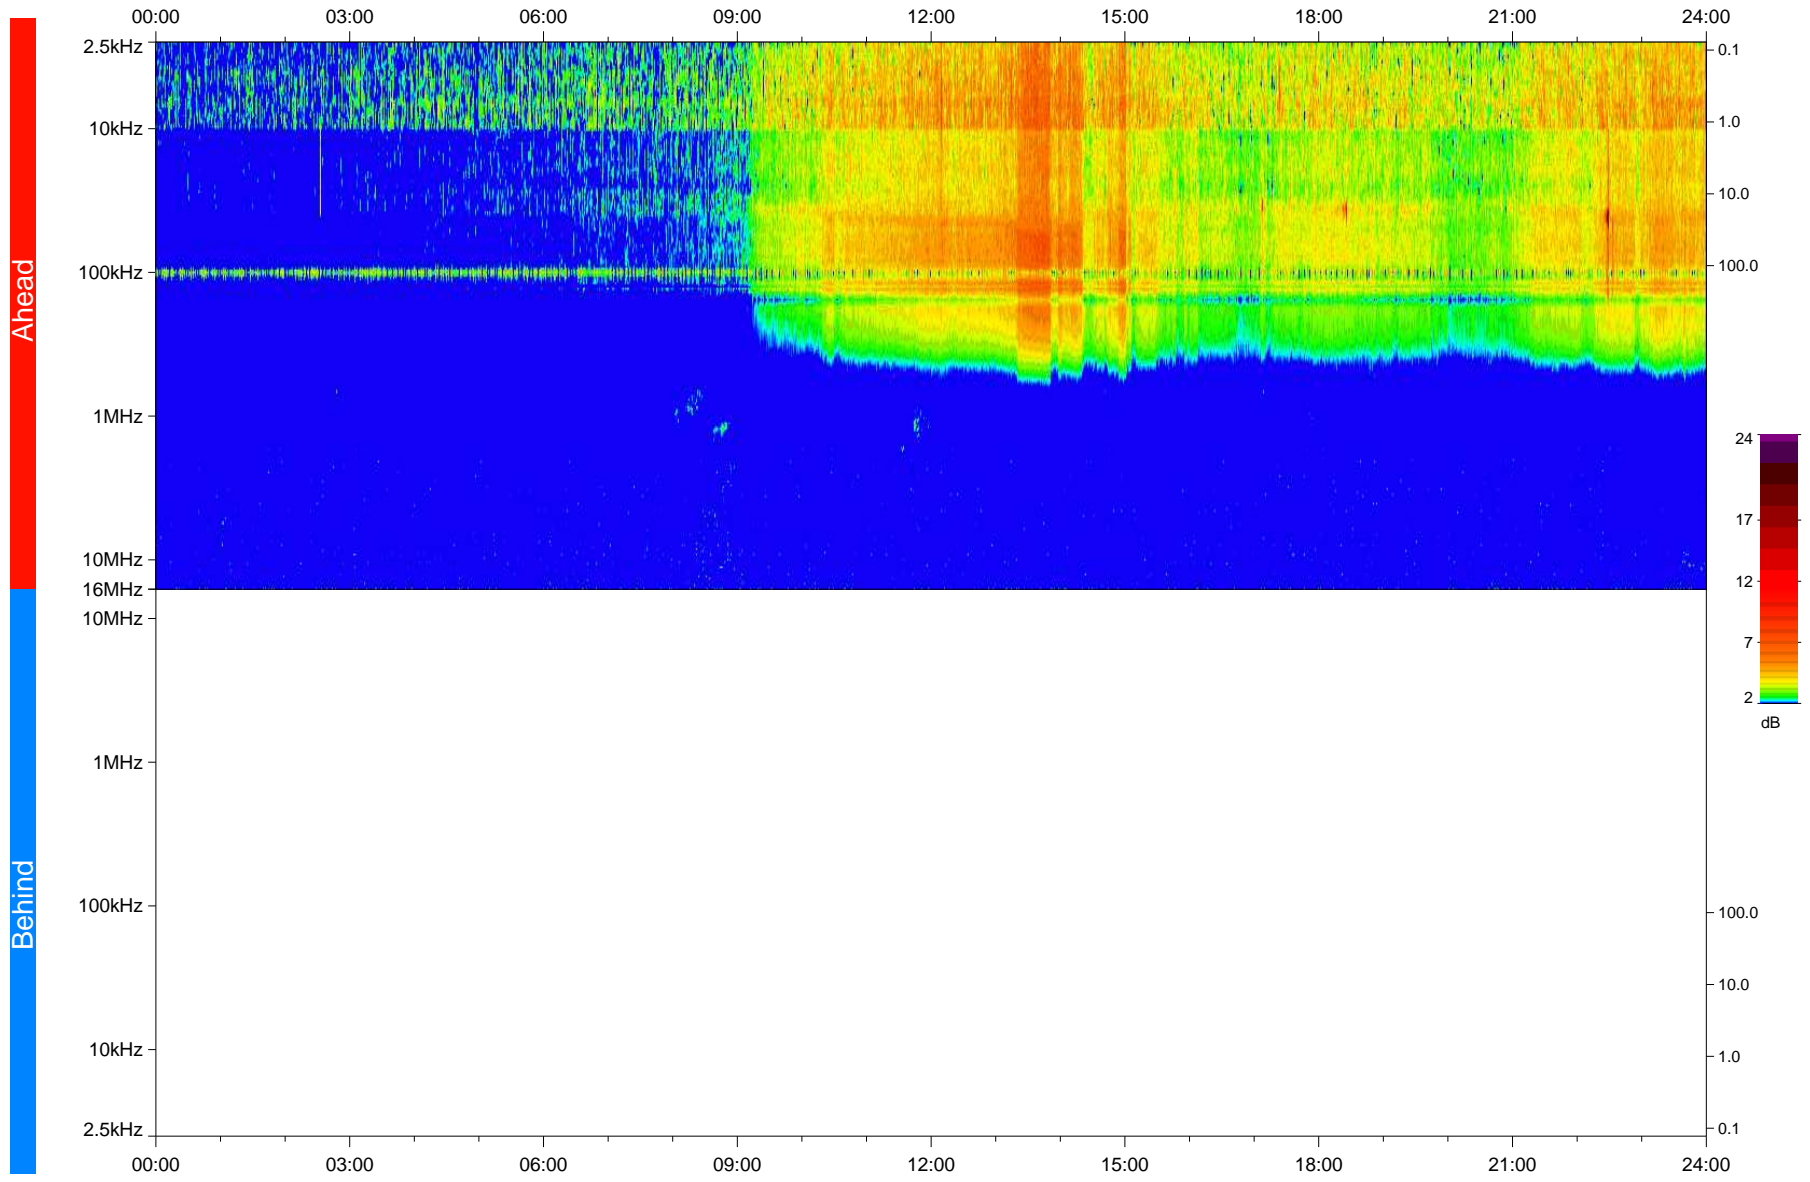

# STEREO/WAVES Daily Summary - 11-Aug-2018 (DOY 223)

Ahead source file: swaves Ahead\_2018\_223\_1\_05.fin  
Ahead PSE Angle: -109.1°

Behind PSE Angle: 104.1°  
Behind source file: No STEREO-B data

Time (UTC)

file: stereo\_swaves\_daily-summary\_color\_20180811\_v04  
made by: space.umn.edu on macOS with IDL 8.8.2 on 2022-10-06 12:49:33, with TLib V945 / dynspec V311