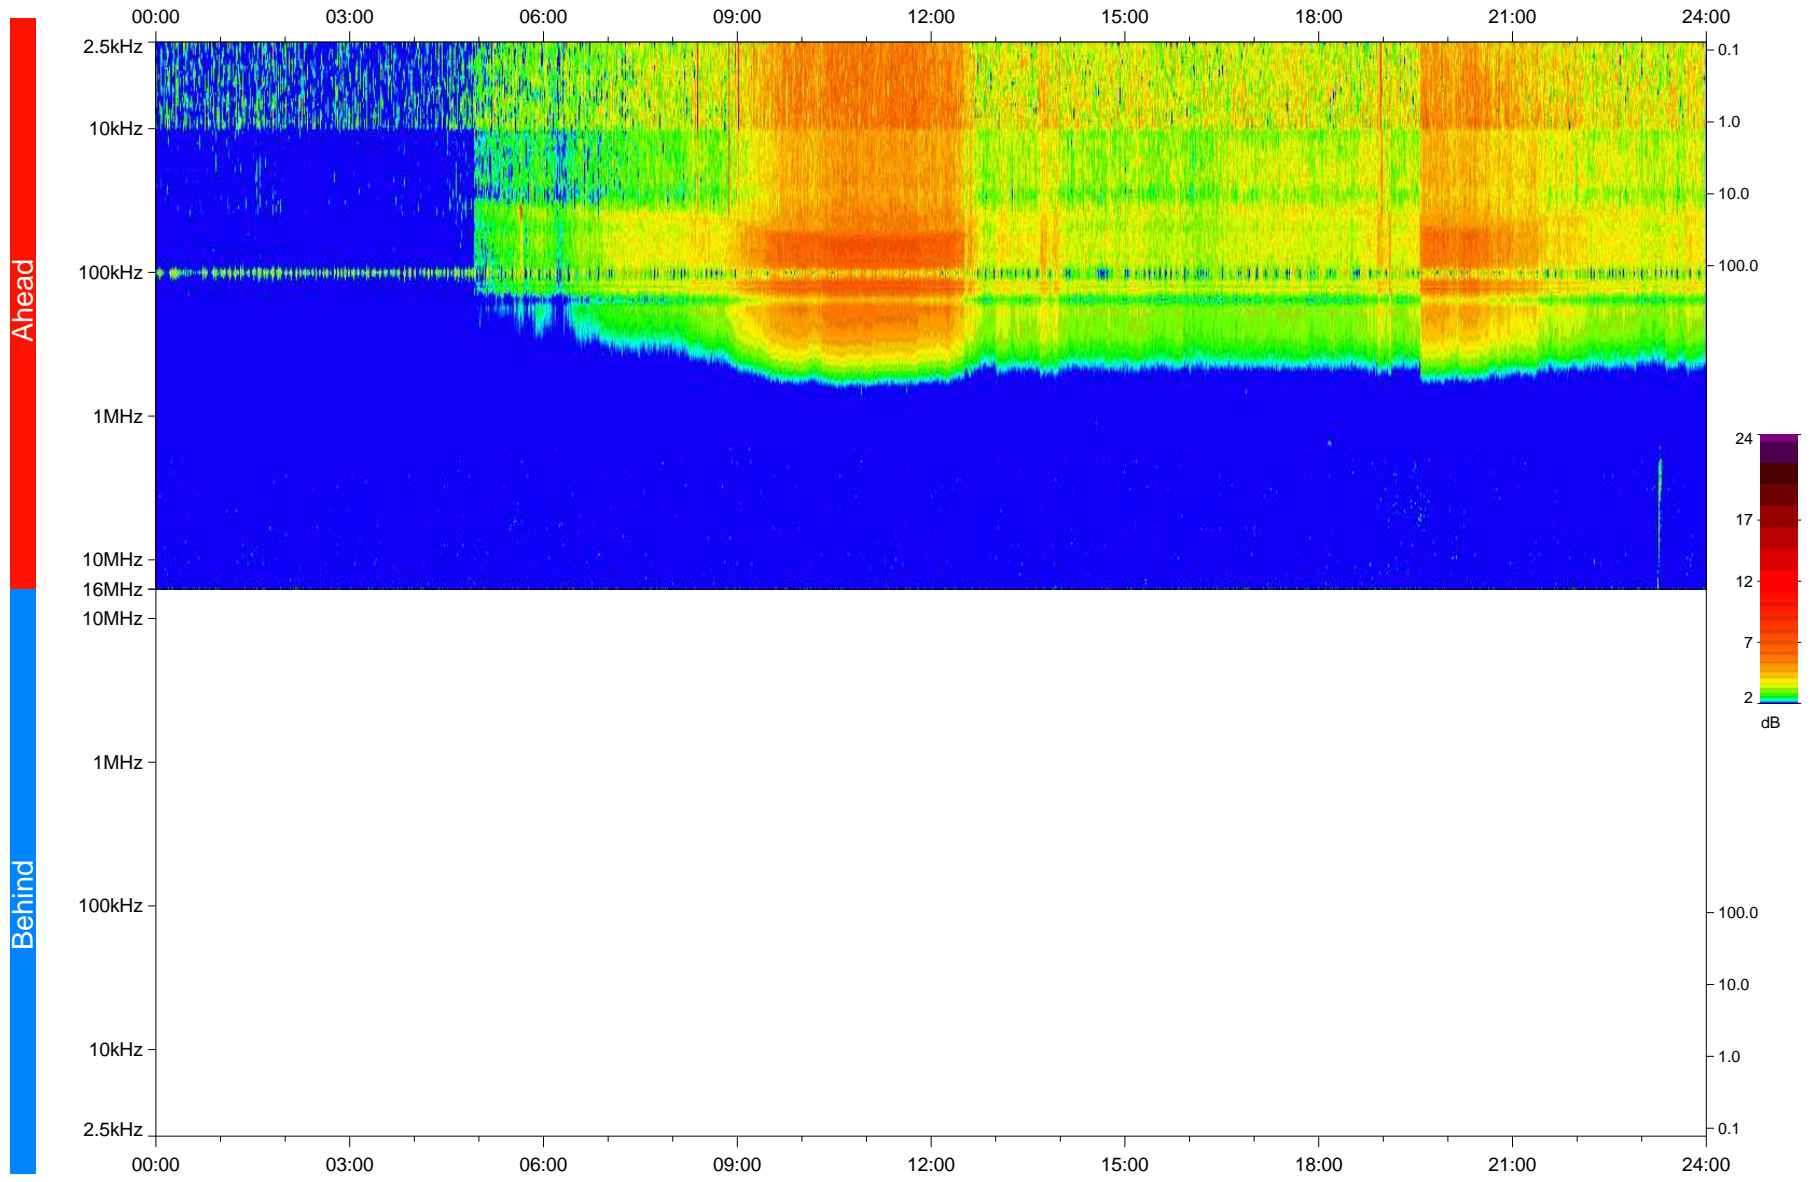

# STEREO/WAVES Daily Summary - 07-Aug-2018 (DOY 219)

Ahead source file: swaves Ahead\_2018\_219\_1\_05.fin  
Ahead PSE Angle: -109.4°

Behind PSE Angle: 104.1°  
Behind source file: No STEREO-B data

Time (UTC)

file: stereo\_swaves\_daily-summary\_color\_20180807\_v04  
made by: space.umn.edu on macOS with IDL 8.8.2 on 2022-10-06 12:43:46, with TLib V945 / dynspec V311