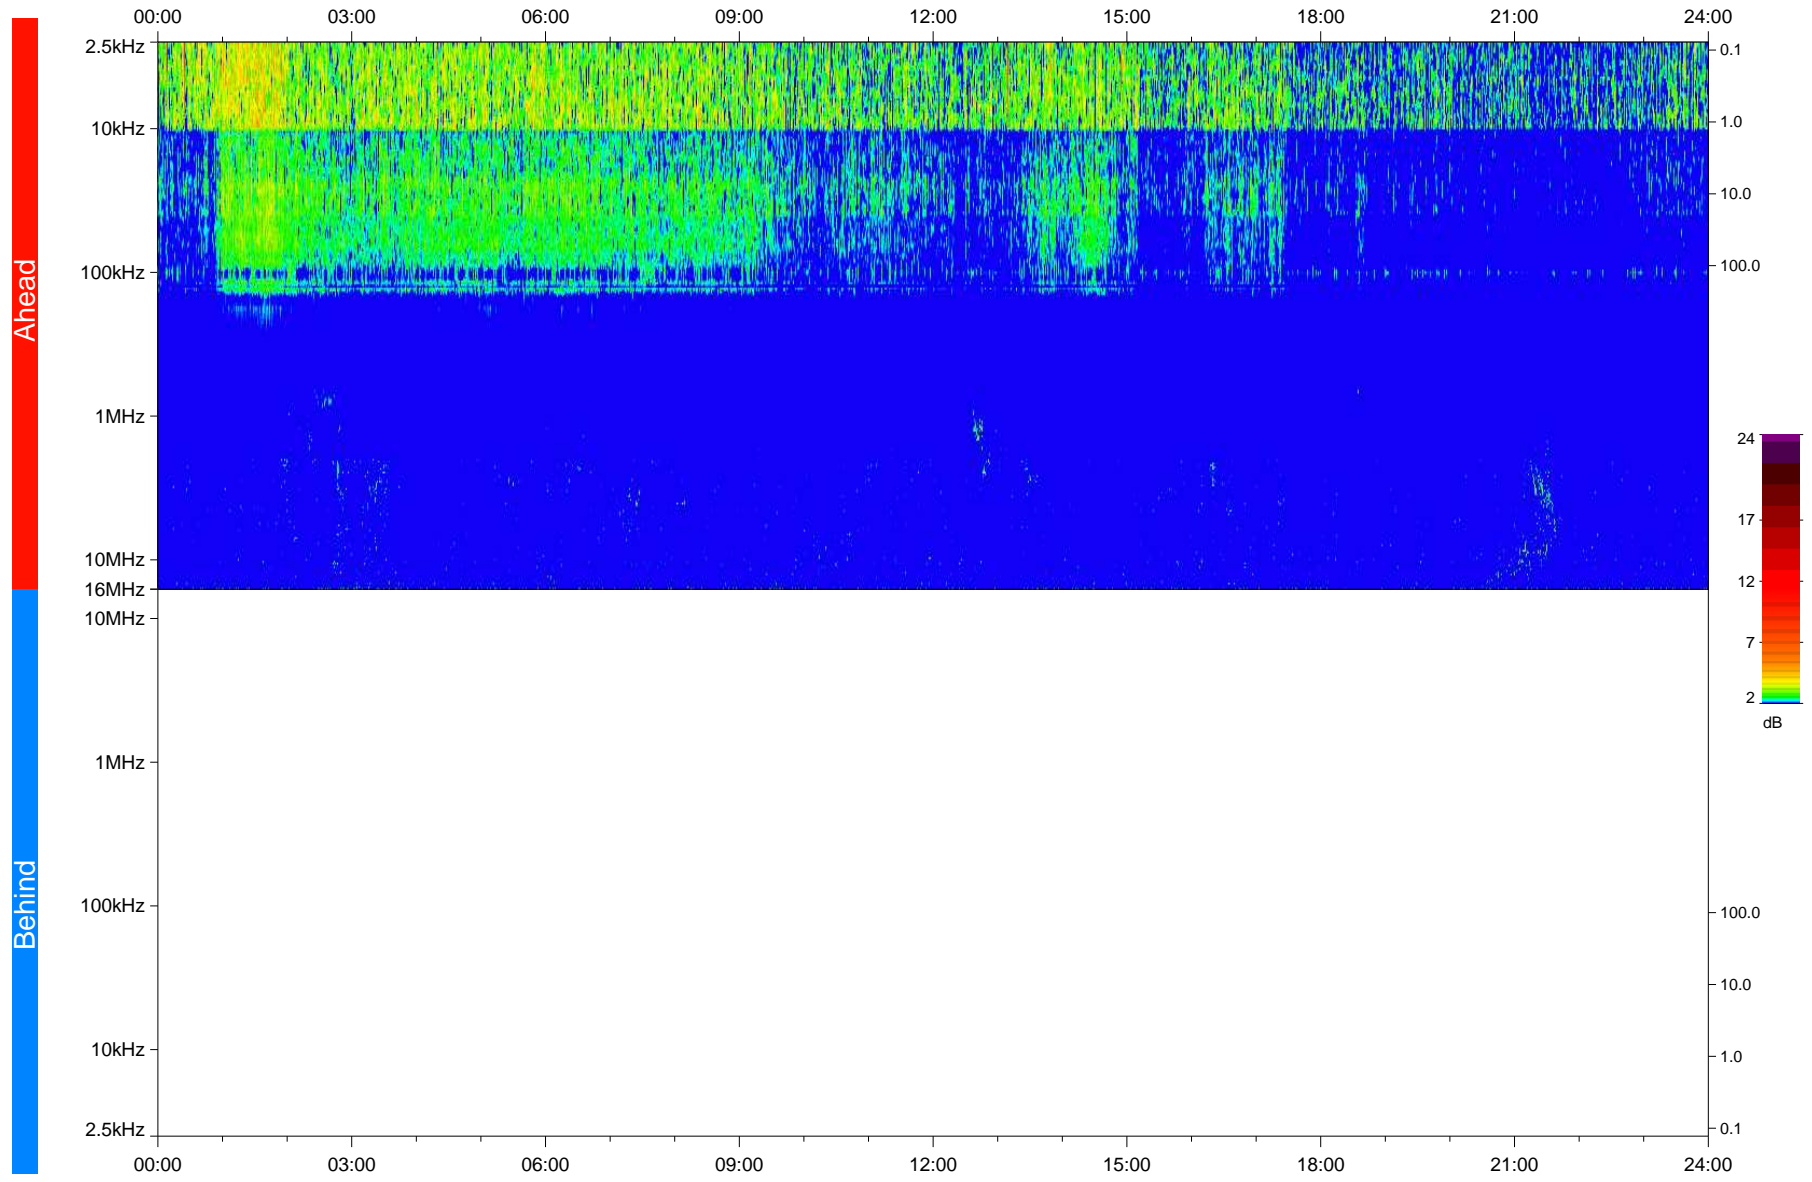

# STEREO/WAVES Daily Summary - 28-Jun-2018 (DOY 179)

Ahead source file: swaves\_ahead\_2018\_179\_1\_05.fin  
Ahead PSE Angle: -112.8°

Behind PSE Angle: 104.8°  
Behind source file: No STEREO-B data

Time (UTC)

file: stereo\_swaves\_daily-summary\_color\_20180628\_v04  
made by: space.umn.edu on macOS with IDL 8.8.2 on 2022-10-06 11:45:48, with TLib V945 / dynspec V311