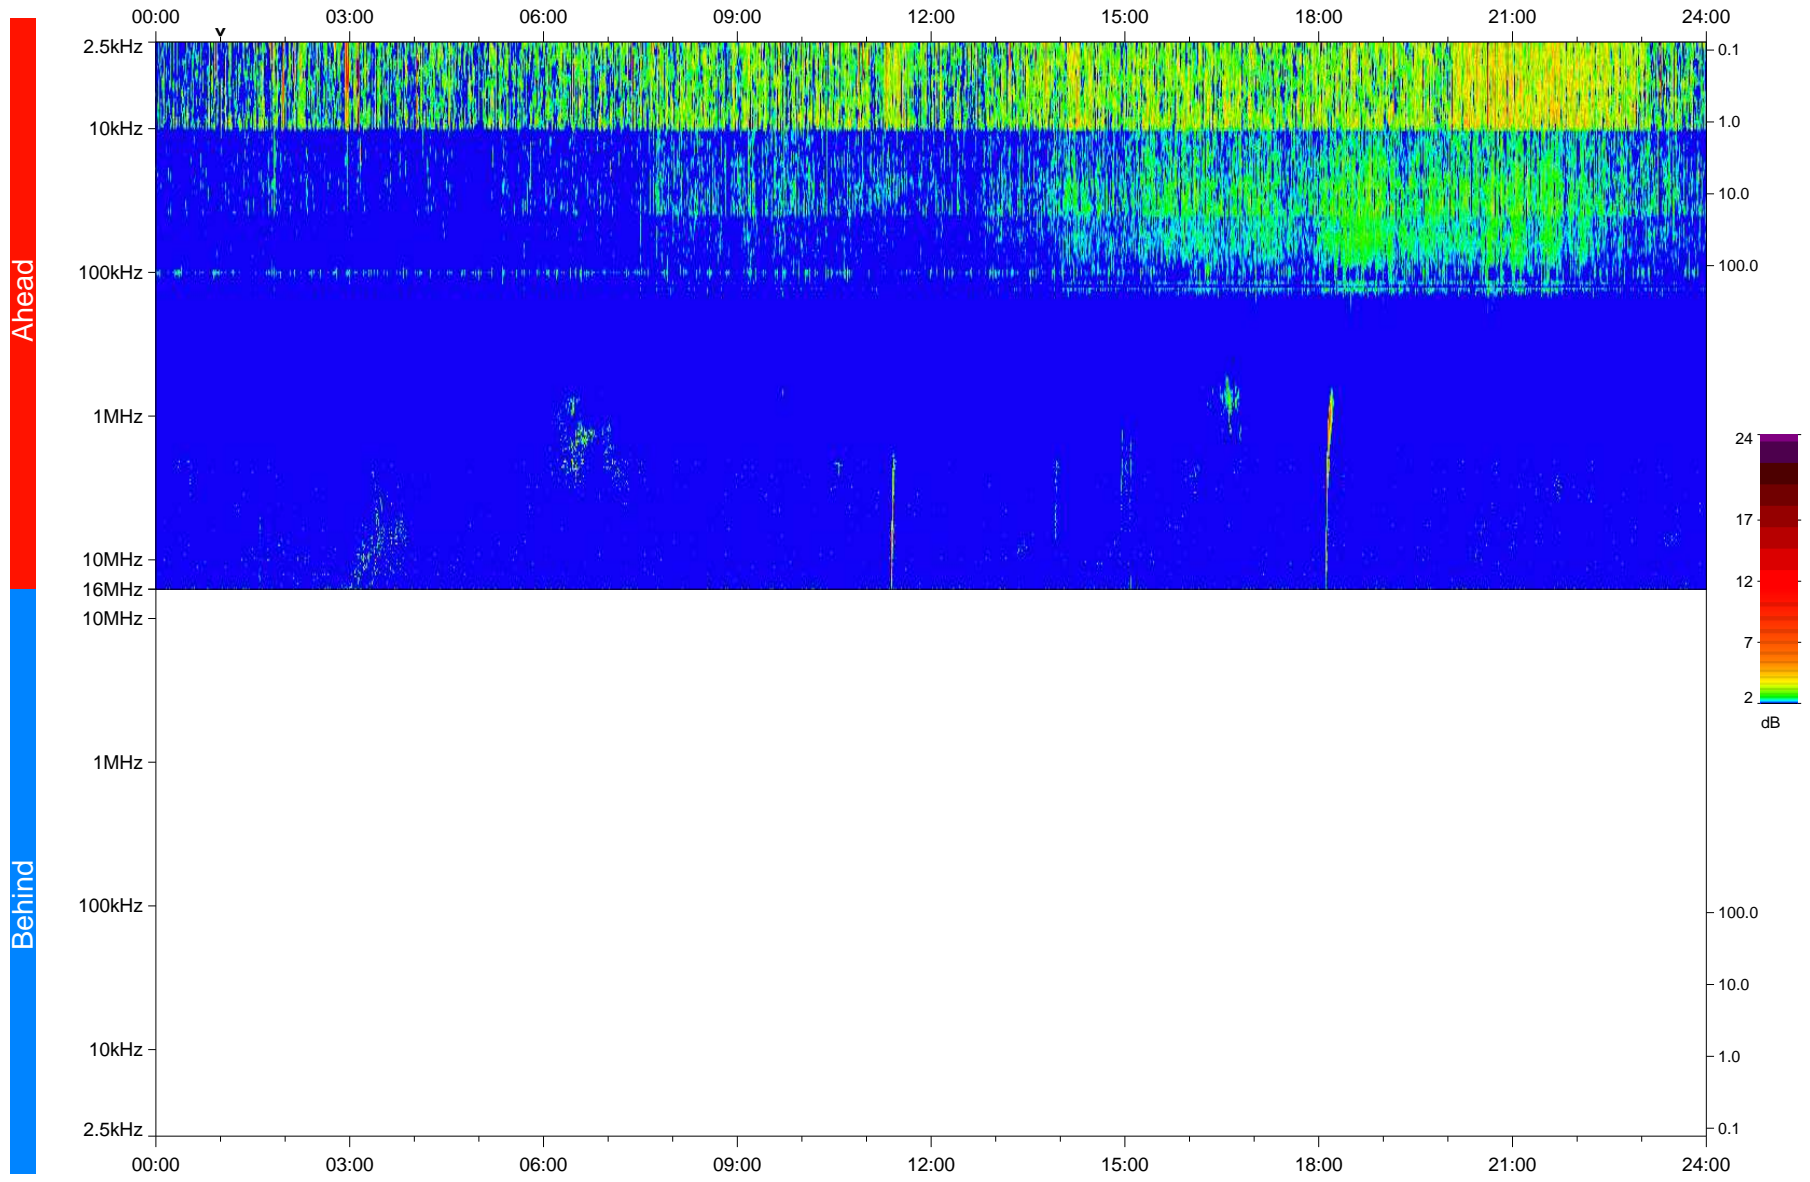

# STEREO/WAVES Daily Summary - 27-Jun-2018 (DOY 178)

Ahead source file: swaves\_ahead\_2018\_178\_1\_05.fin  
Ahead PSE Angle: -112.8°

Behind PSE Angle: 104.9°  
Behind source file: No STEREO-B data

Time (UTC)

file: stereo\_swaves\_daily-summary\_color\_20180627\_v04  
made by: space.umn.edu on macOS with IDL 8.8.2 on 2022-10-06 11:44:23, with TLib V945 / dynspec V311