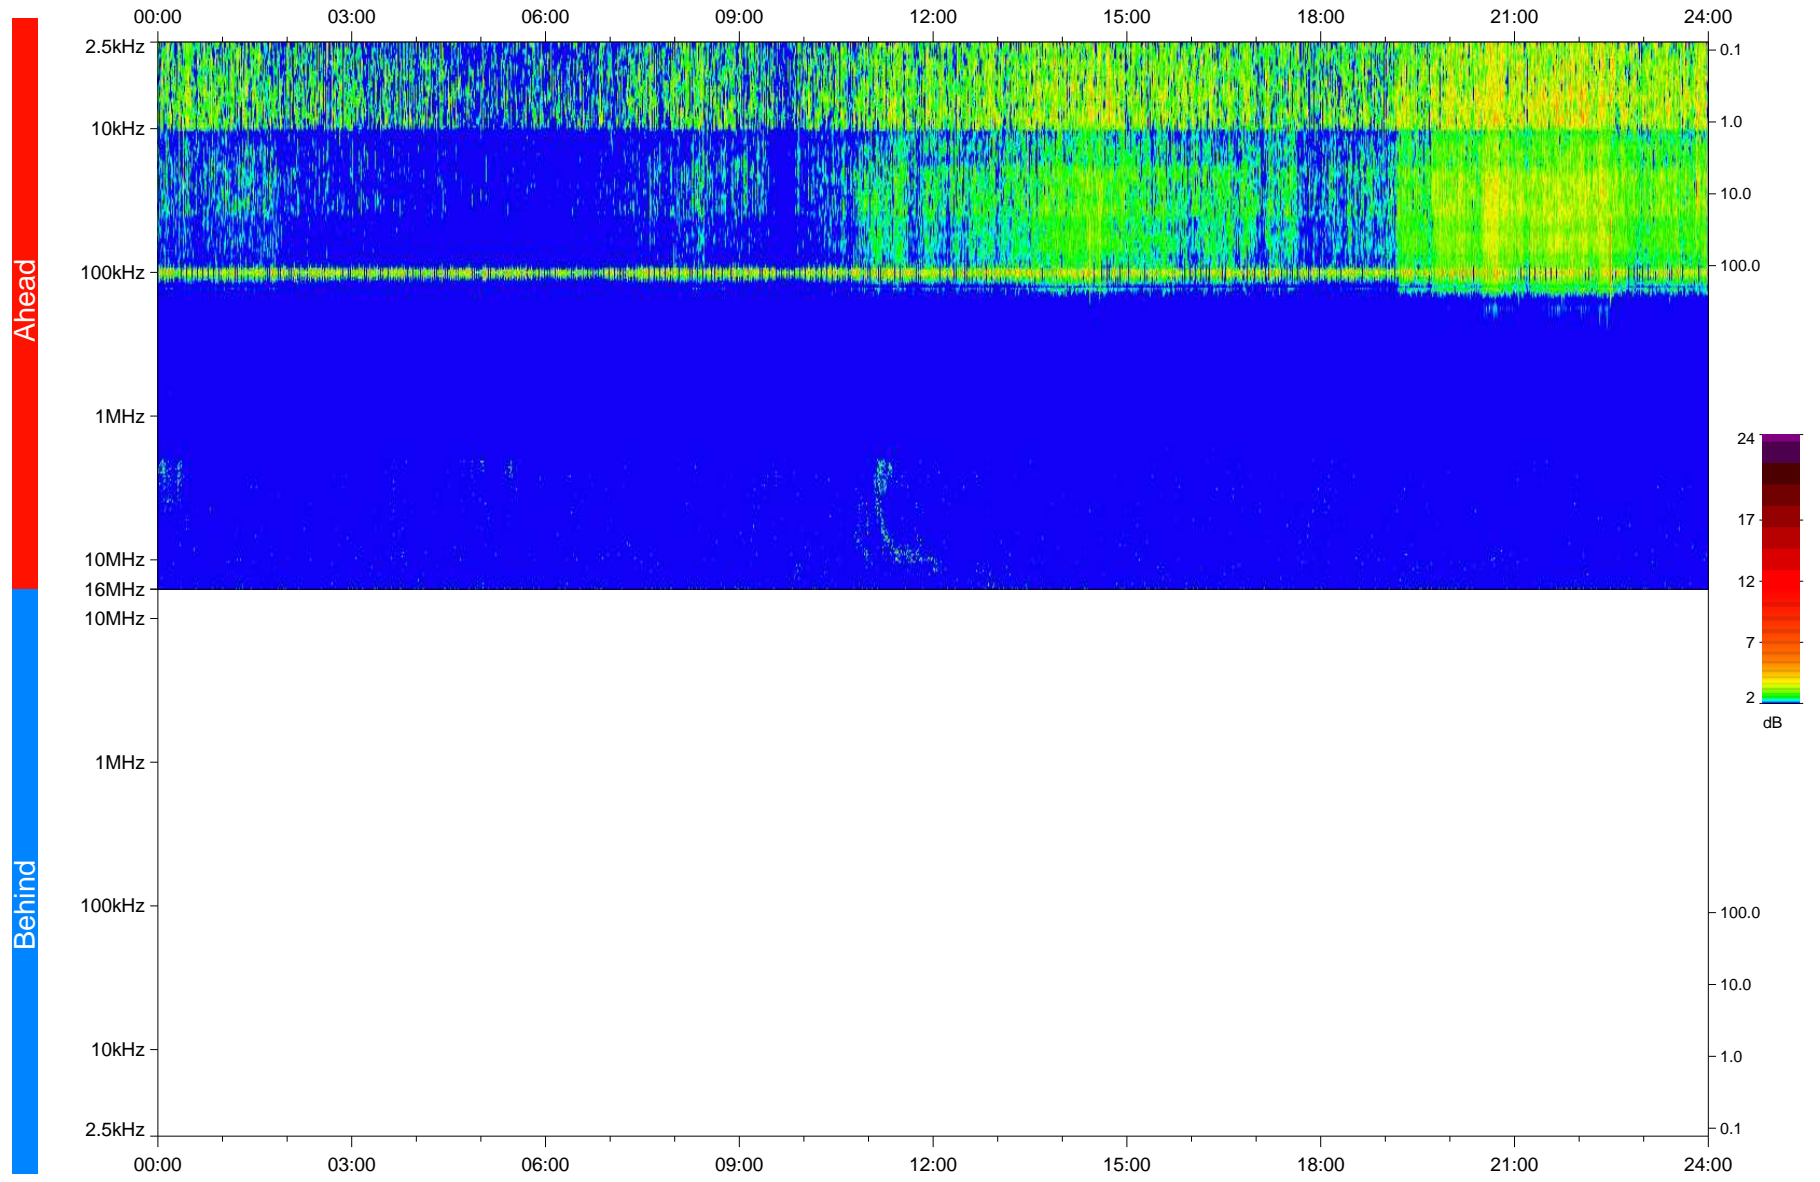

# STEREO/WAVES Daily Summary - 25-May-2018 (DOY 145)

Ahead source file: swaves\_ahead\_2018\_145\_1\_05.fin  
Ahead PSE Angle: -115.4°

Behind PSE Angle: 107.0°  
Behind source file: No STEREO-B data

Time (UTC)

file: stereo\_swaves\_daily-summary\_color\_20180525\_v04  
made by: space.umn.edu on macOS with IDL 8.8.2 on 2022-10-06 10:56:37, with TLib V945 / dynspec V311