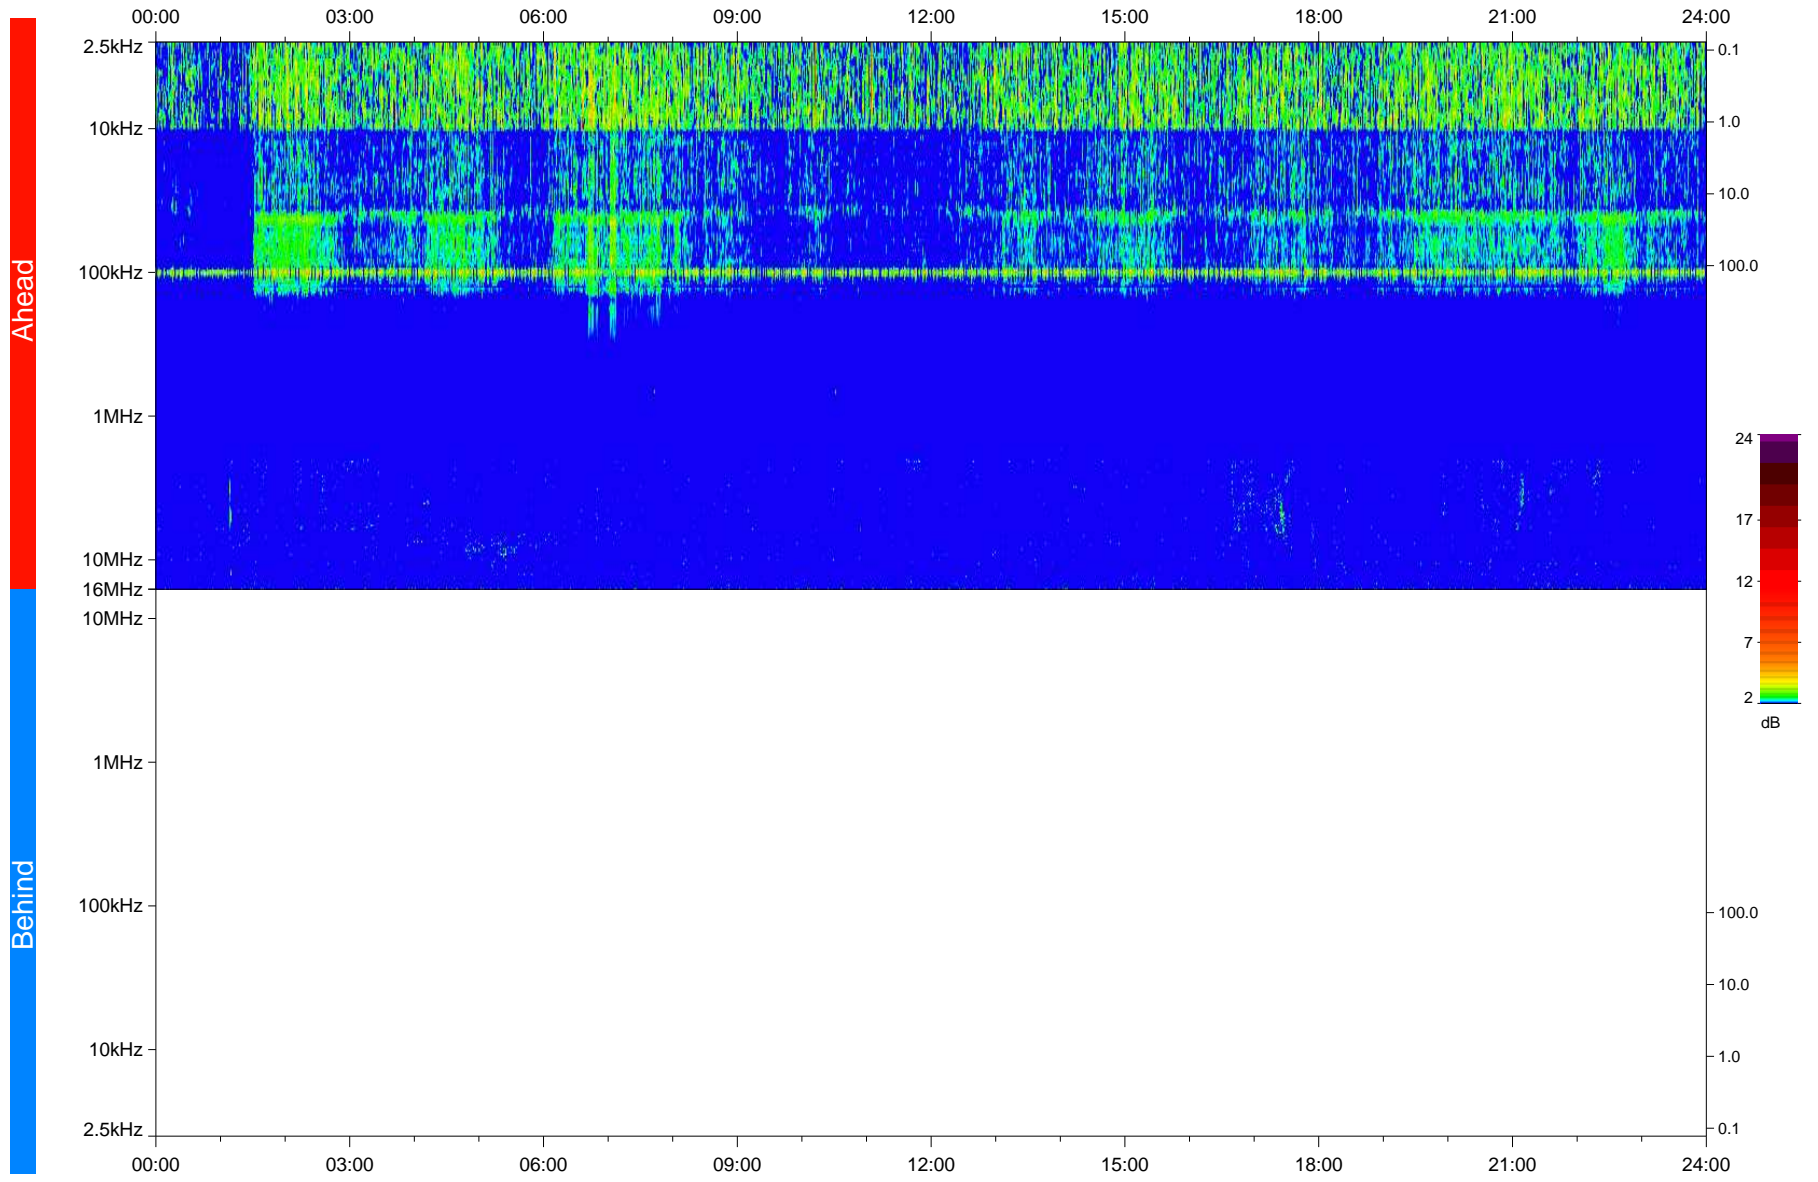

# STEREO/WAVES Daily Summary - 21-May-2018 (DOY 141)

Ahead source file: swaves\_ahead\_2018\_141\_1\_05.fin  
Ahead PSE Angle: -115.6°

Behind PSE Angle: 107.4°  
Behind source file: No STEREO-B data

Time (UTC)

file: stereo\_swaves\_daily-summary\_color\_20180521\_v04  
made by: space.umn.edu on macOS with IDL 8.8.2 on 2022-10-06 10:50:52, with TLib V945 / dynspec V311