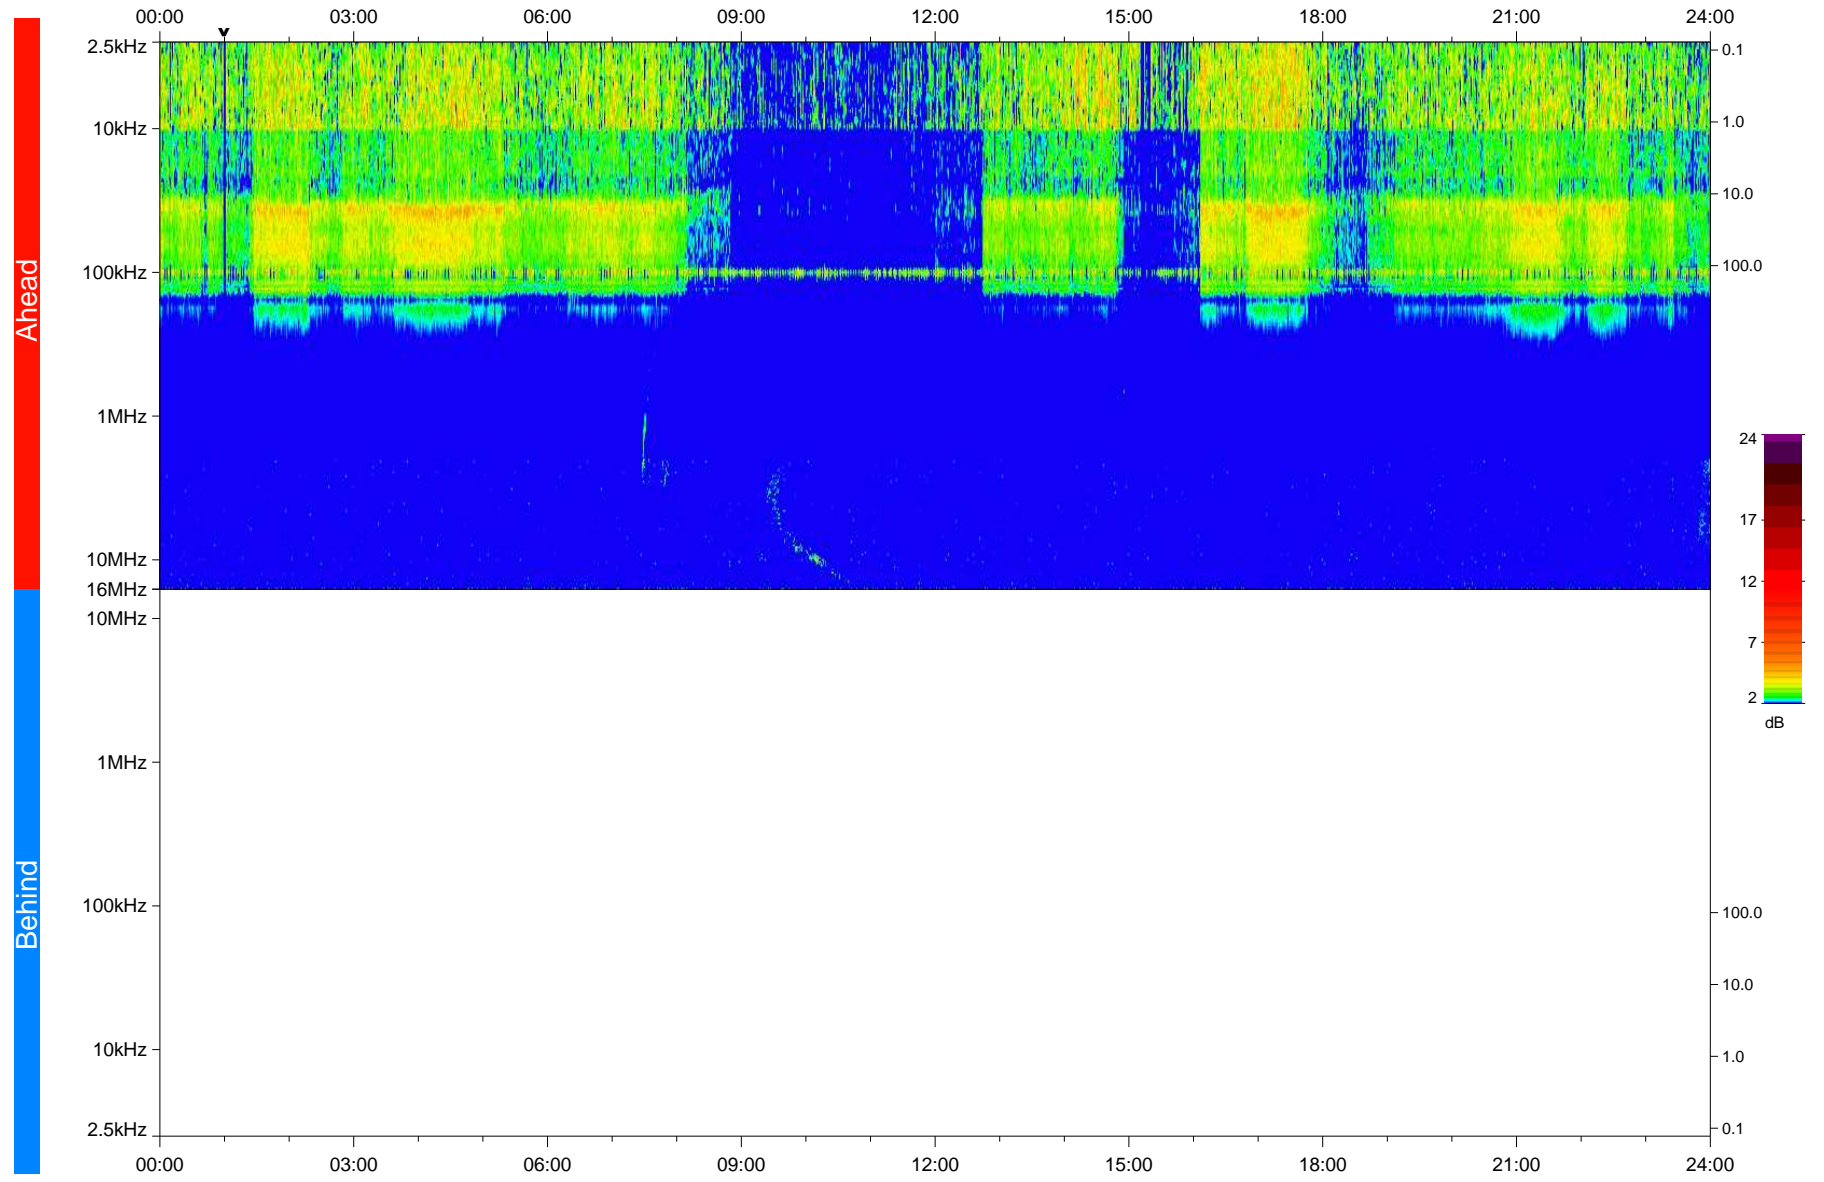

# STEREO/WAVES Daily Summary - 18-May-2018 (DOY 138)

Ahead source file: swaves\_ahead\_2018\_138\_1\_05.fin  
Ahead PSE Angle: -115.8°

Behind PSE Angle: 107.7°  
Behind source file: No STEREO-B data

Time (UTC)

file: stereo\_swaves\_daily-summary\_color\_20180518\_v04  
made by: space.umn.edu on macOS with IDL 8.8.2 on 2022-10-06 10:46:30, with TLib V945 / dynspec V311