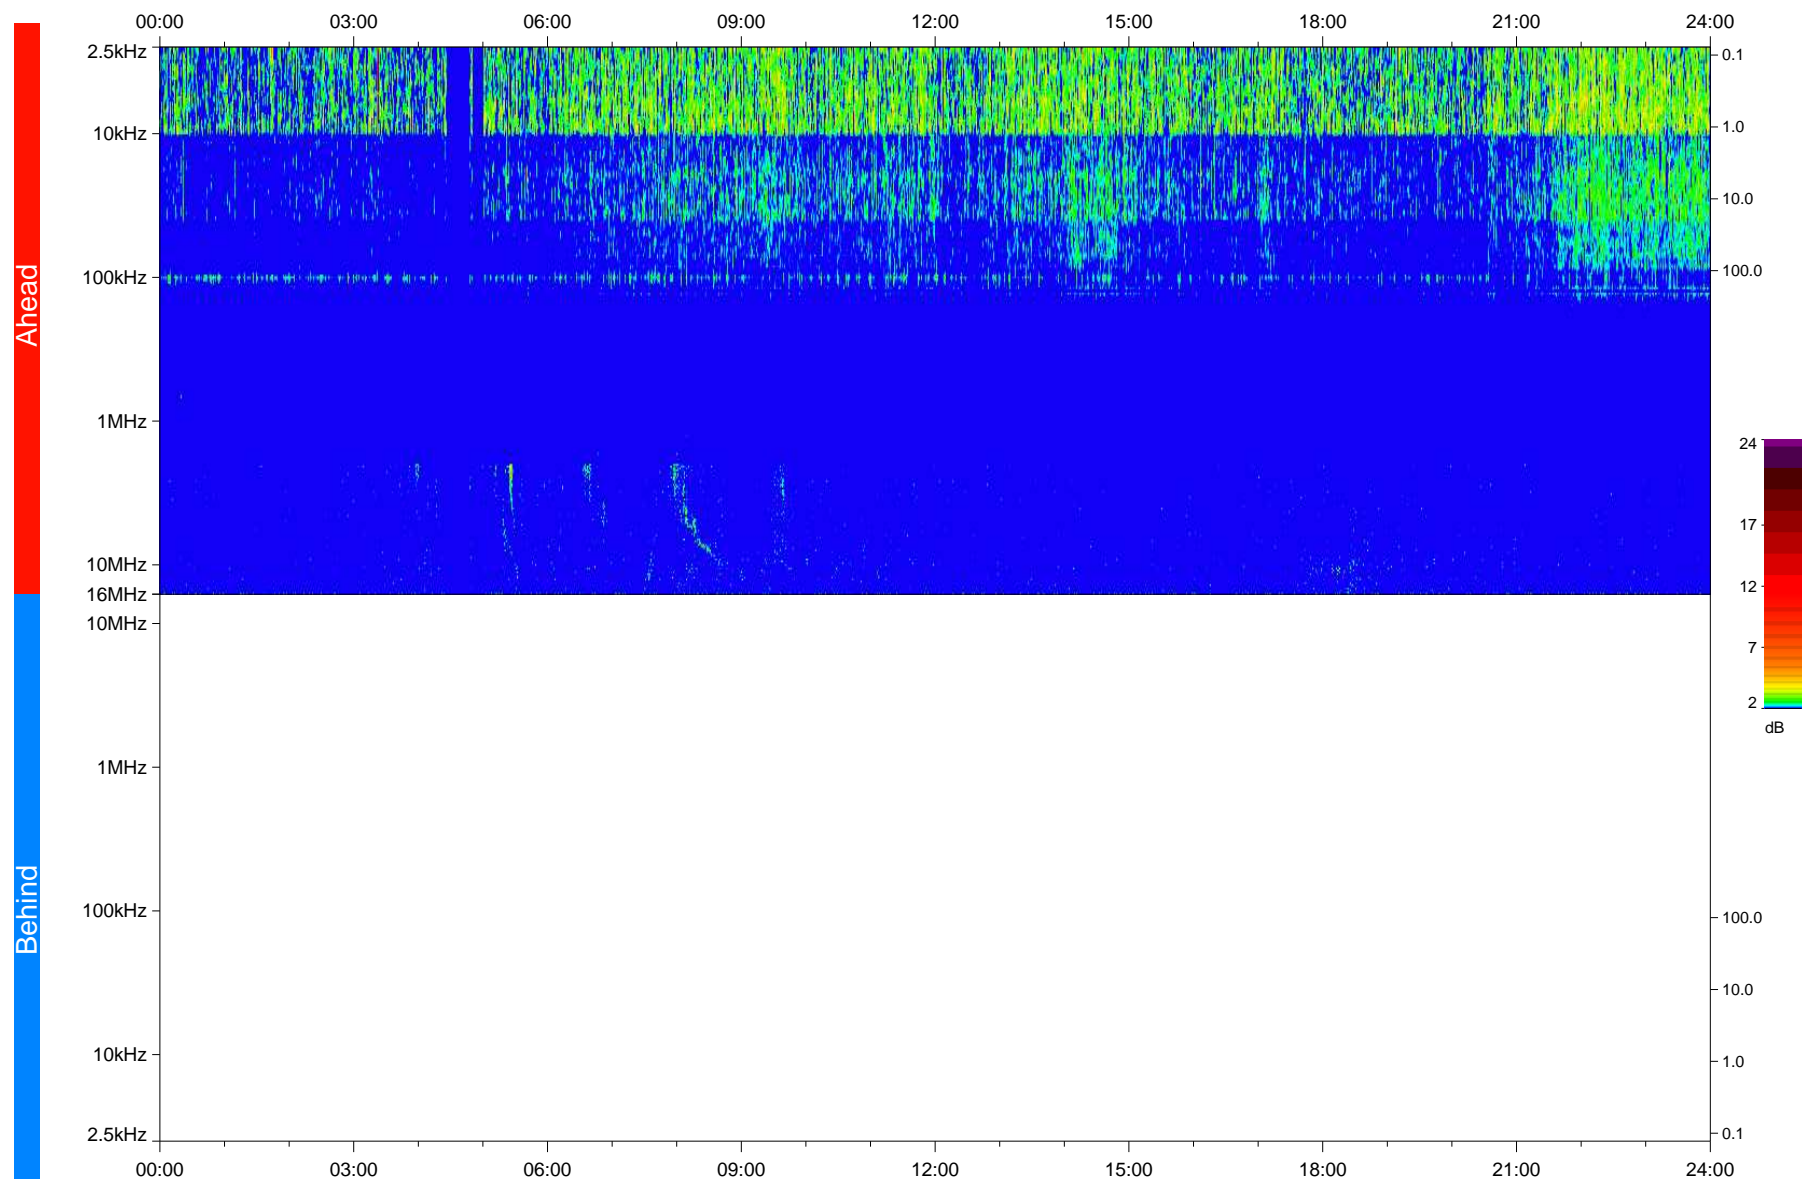

# STEREO/WAVES Daily Summary - 29-Apr-2018 (DOY 119)

Ahead source file: swaves\_ahead\_2018\_119\_1\_09.fin  
Ahead PSE Angle: -117.1°

Behind PSE Angle: 109.7°  
Behind source file: No STEREO-B data

Time (UTC)

file: stereo\_swaves\_daily-summary\_color\_20180429\_v04  
made by: space.umn.edu on macOS with IDL 8.8.2 on 2022-10-06 10:19:06, with TLib V945 / dynspec V311