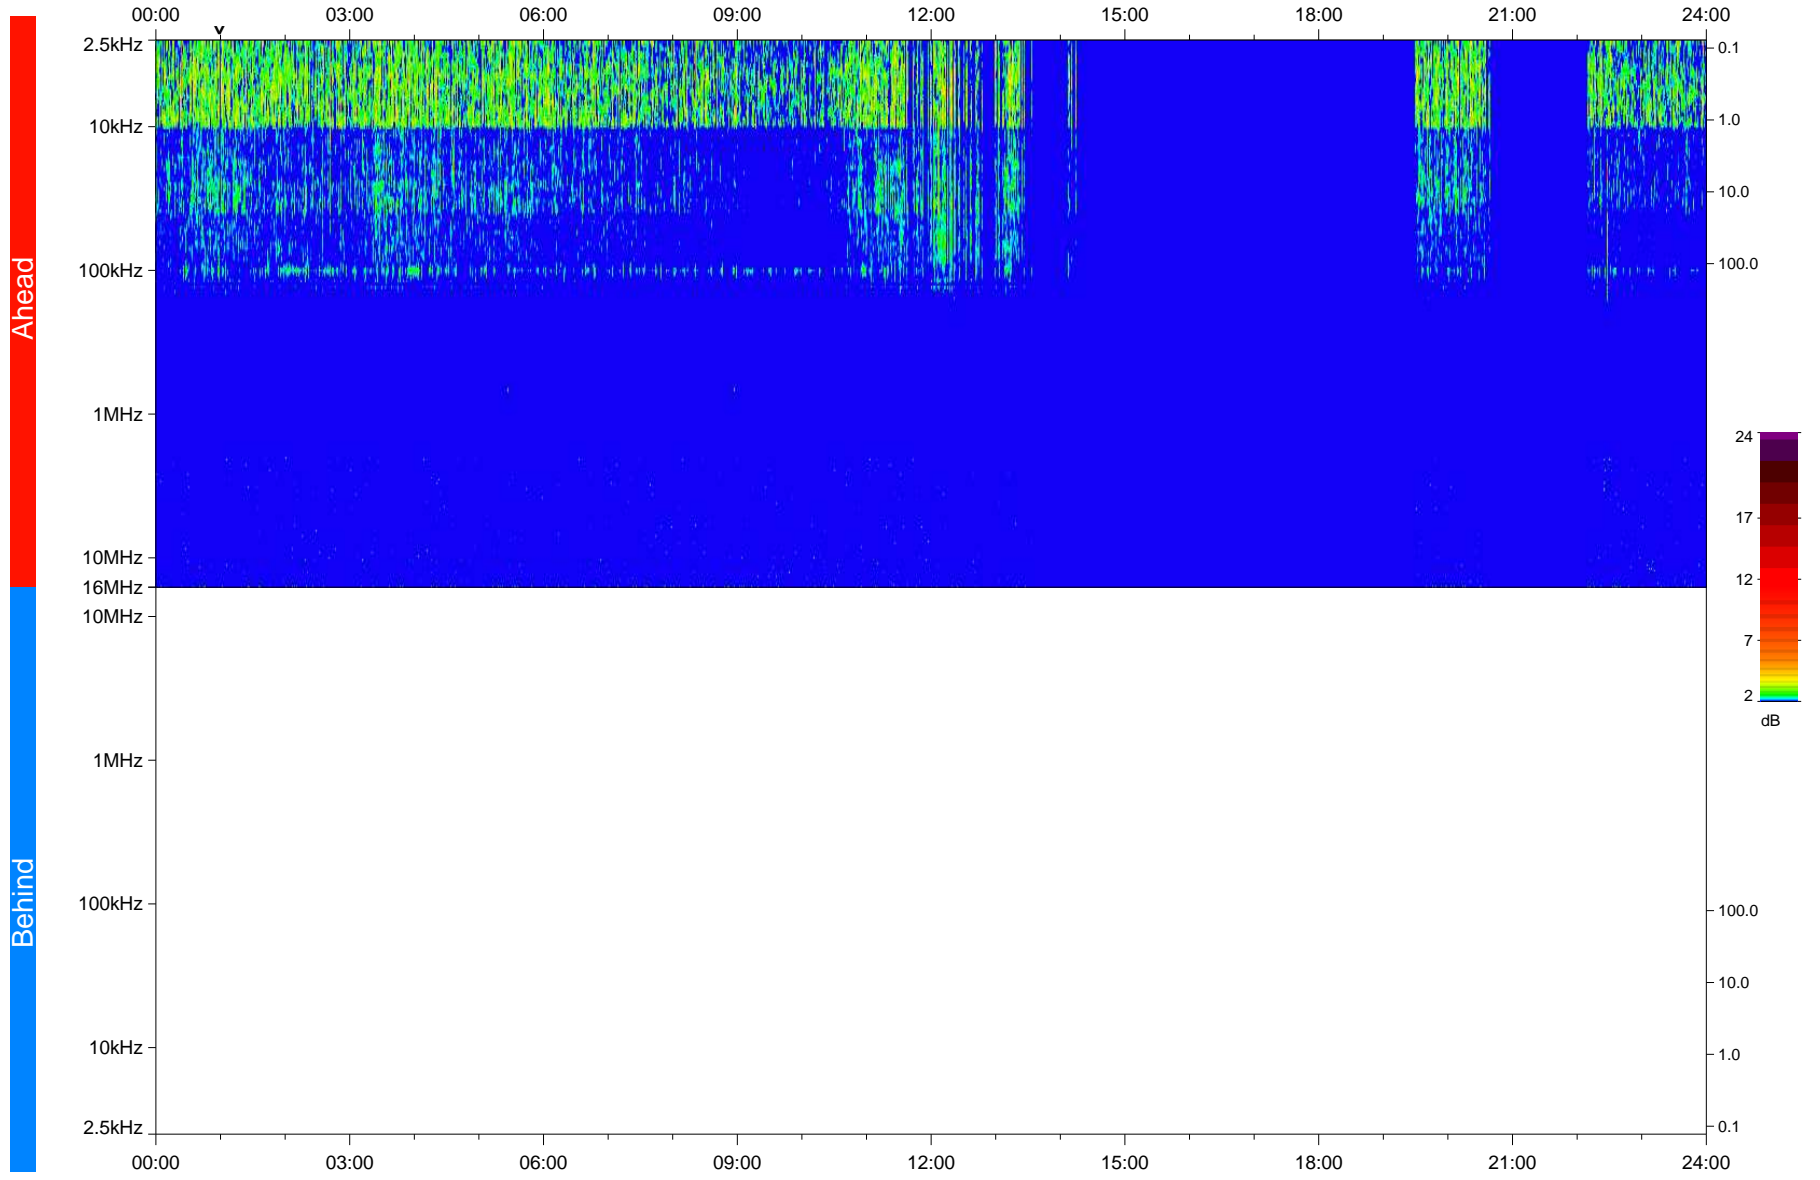

# STEREO/WAVES Daily Summary - 28-Apr-2018 (DOY 118)

Ahead source file: swaves\_ahead\_2018\_118\_1\_09.fin  
Ahead PSE Angle: -117.2°

Behind PSE Angle: 109.7°  
Behind source file: No STEREO-B data

Time (UTC)

file: stereo\_swaves\_daily-summary\_color\_20180428\_v04  
made by: space.umn.edu on macOS with IDL 8.8.2 on 2022-10-06 10:17:44, with TLib V945 / dynspec V311