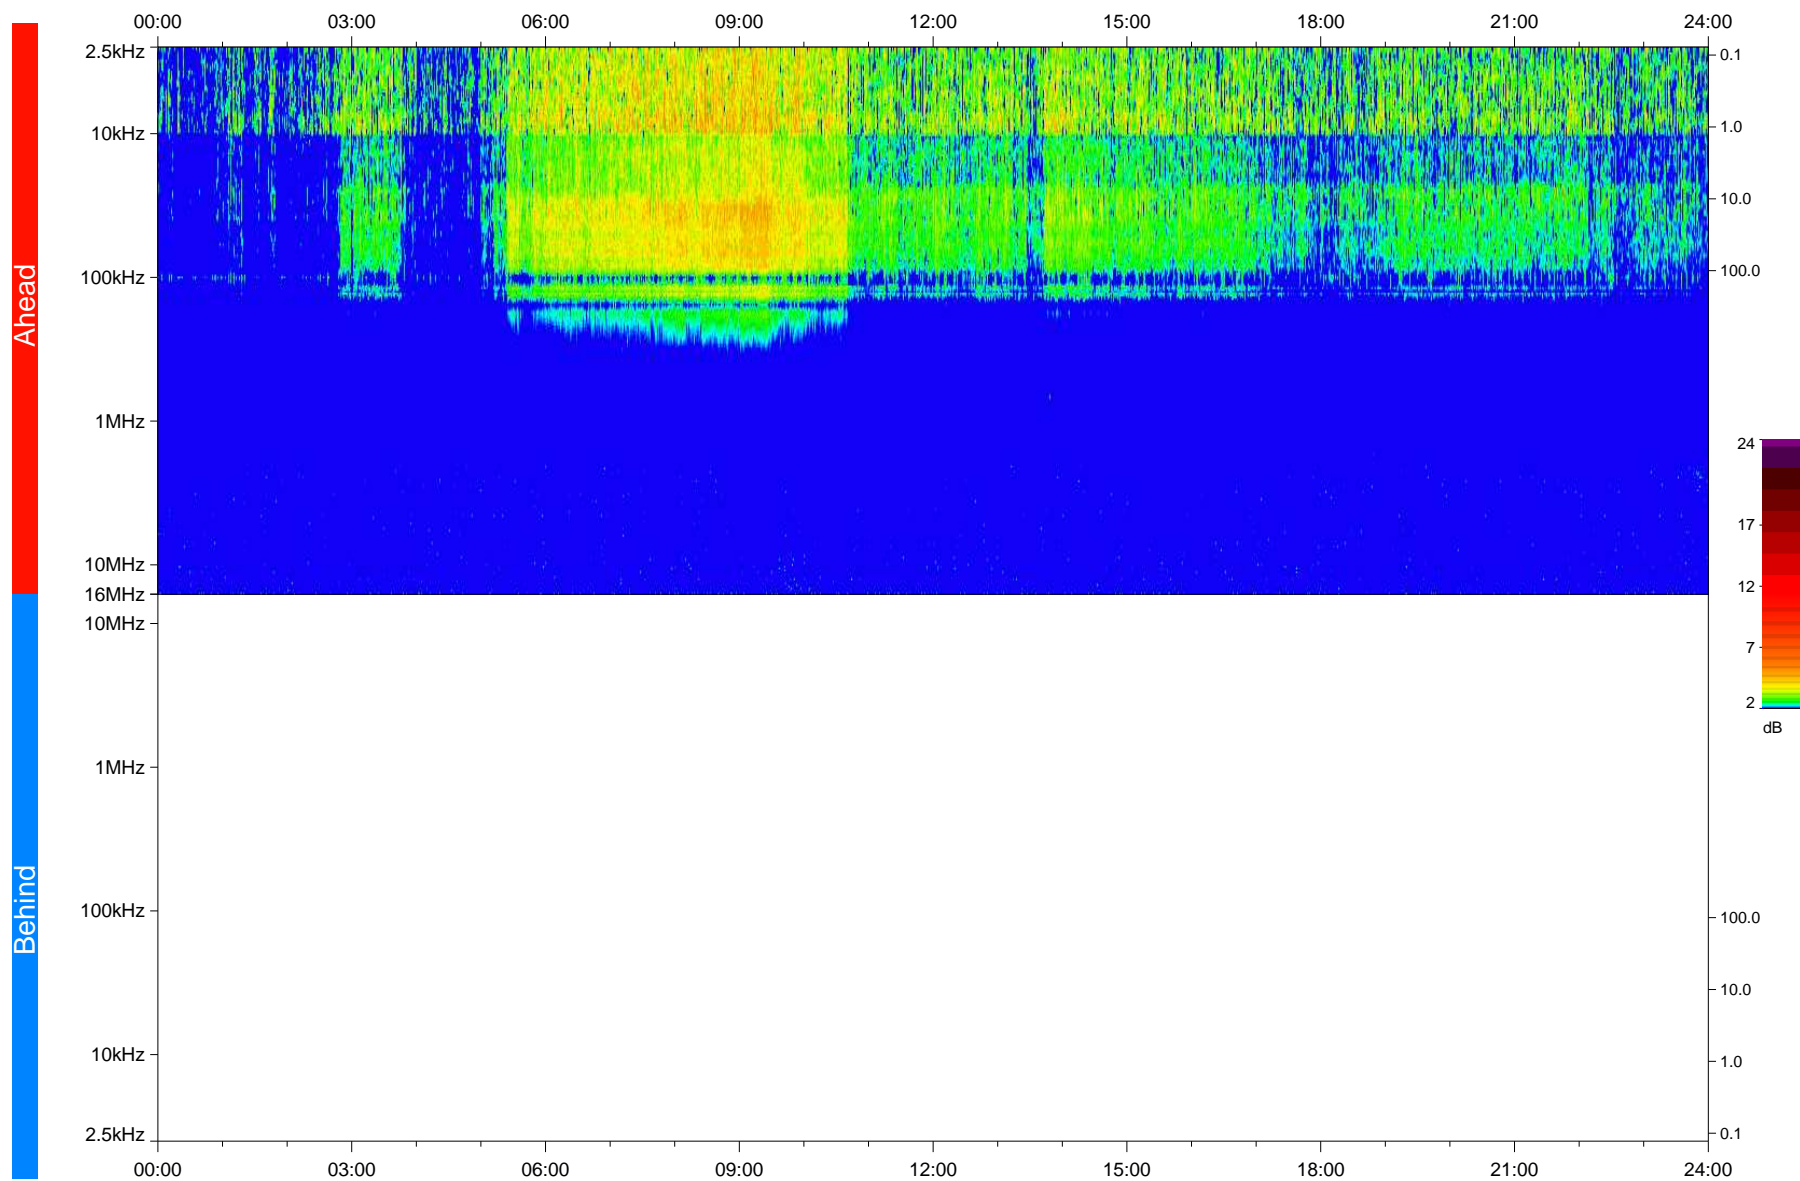

# STEREO/WAVES Daily Summary - 25-Apr-2018 (DOY 115)

Ahead source file: swaves\_ahead\_2018\_115\_1\_05.fin  
Ahead PSE Angle: -117.3°

Behind PSE Angle: 110.1°  
Behind source file: No STEREO-B data

Time (UTC)

file: stereo\_swaves\_daily-summary\_color\_20180425\_v04  
made by: space.umn.edu on macOS with IDL 8.8.2 on 2022-10-06 10:13:39, with TLib V945 / dynspec V311