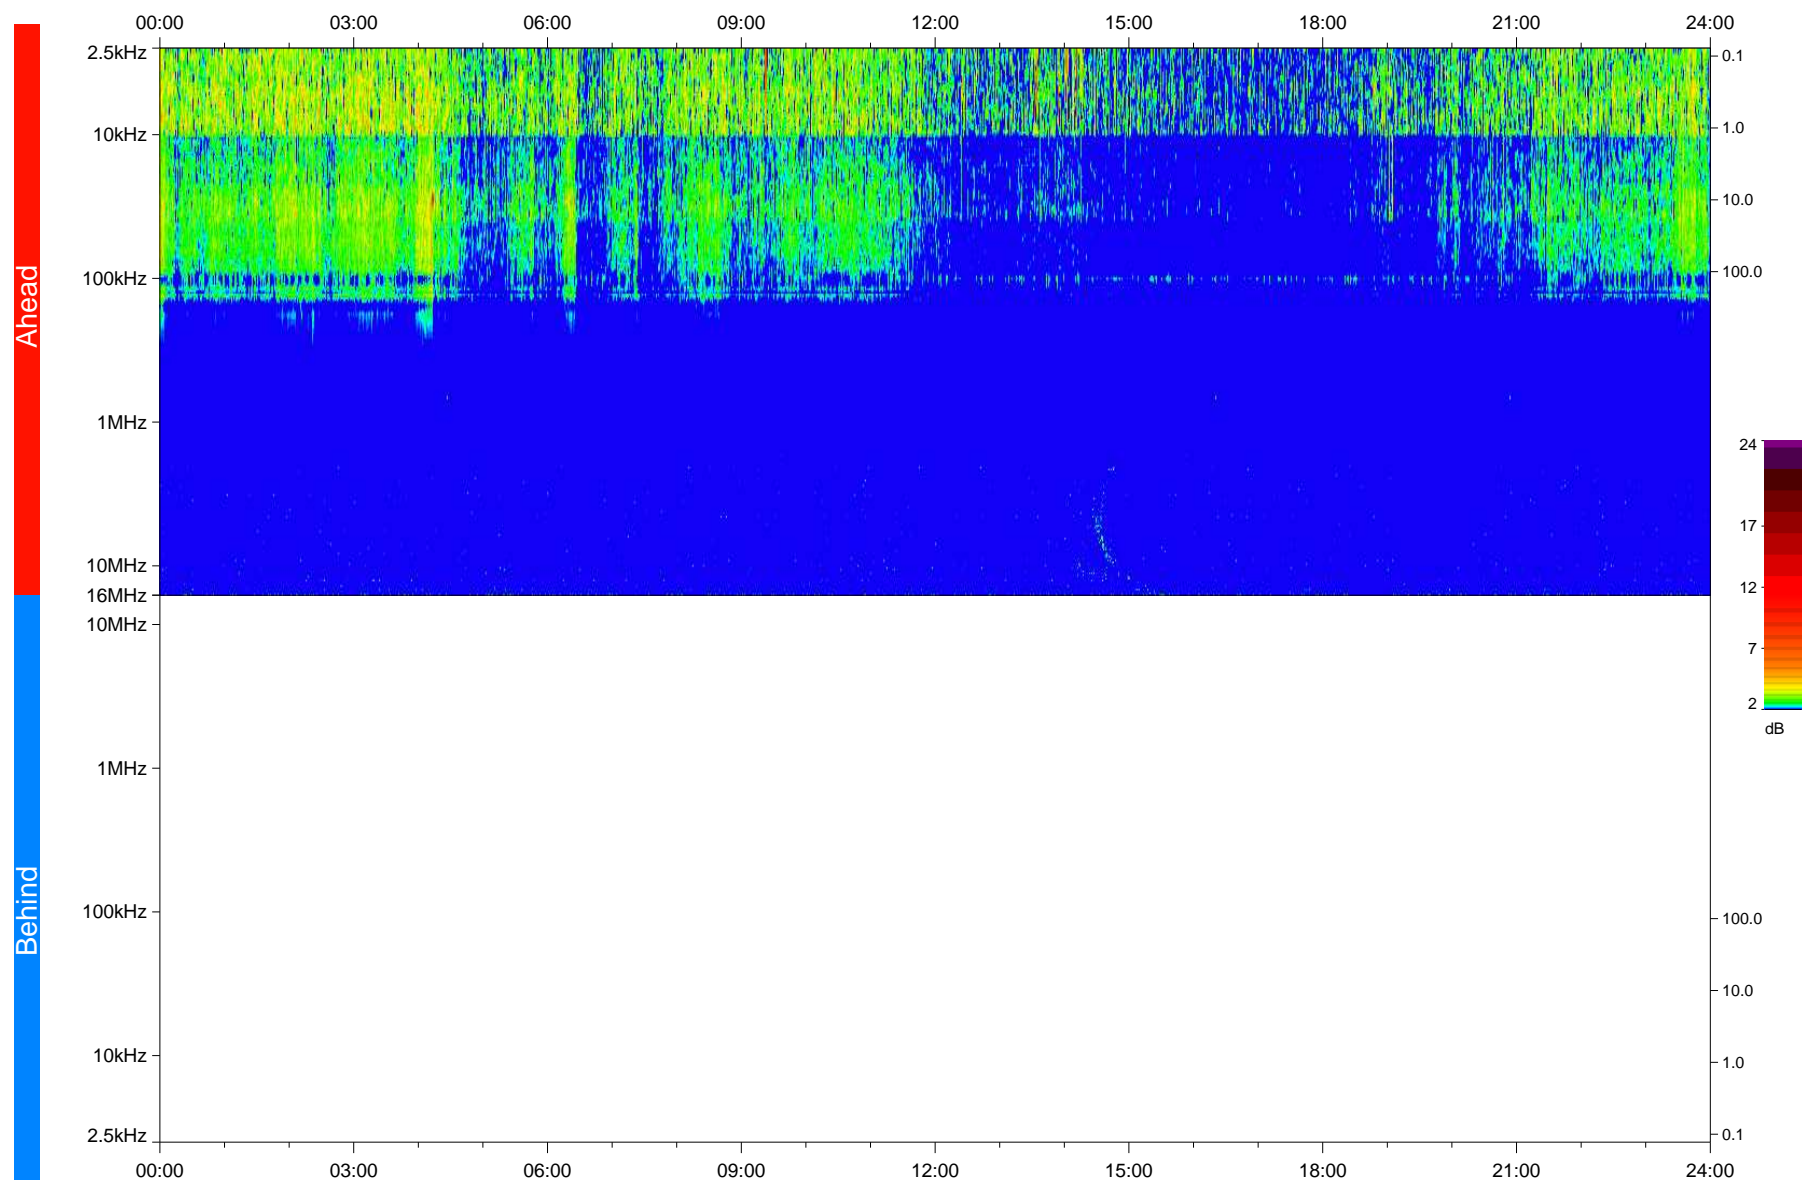

# STEREO/WAVES Daily Summary - 23-Apr-2018 (DOY 113)

Ahead source file: swaves\_ahead\_2018\_113\_1\_06.fin  
Ahead PSE Angle: -117.5°

Behind PSE Angle: 110.3°  
Behind source file: No STEREO-B data

Time (UTC)

file: stereo\_swaves\_daily-summary\_color\_20180423\_v04  
made by: space.umn.edu on macOS with IDL 8.8.2 on 2022-10-06 10:10:46, with TLib V945 / dynspec V311