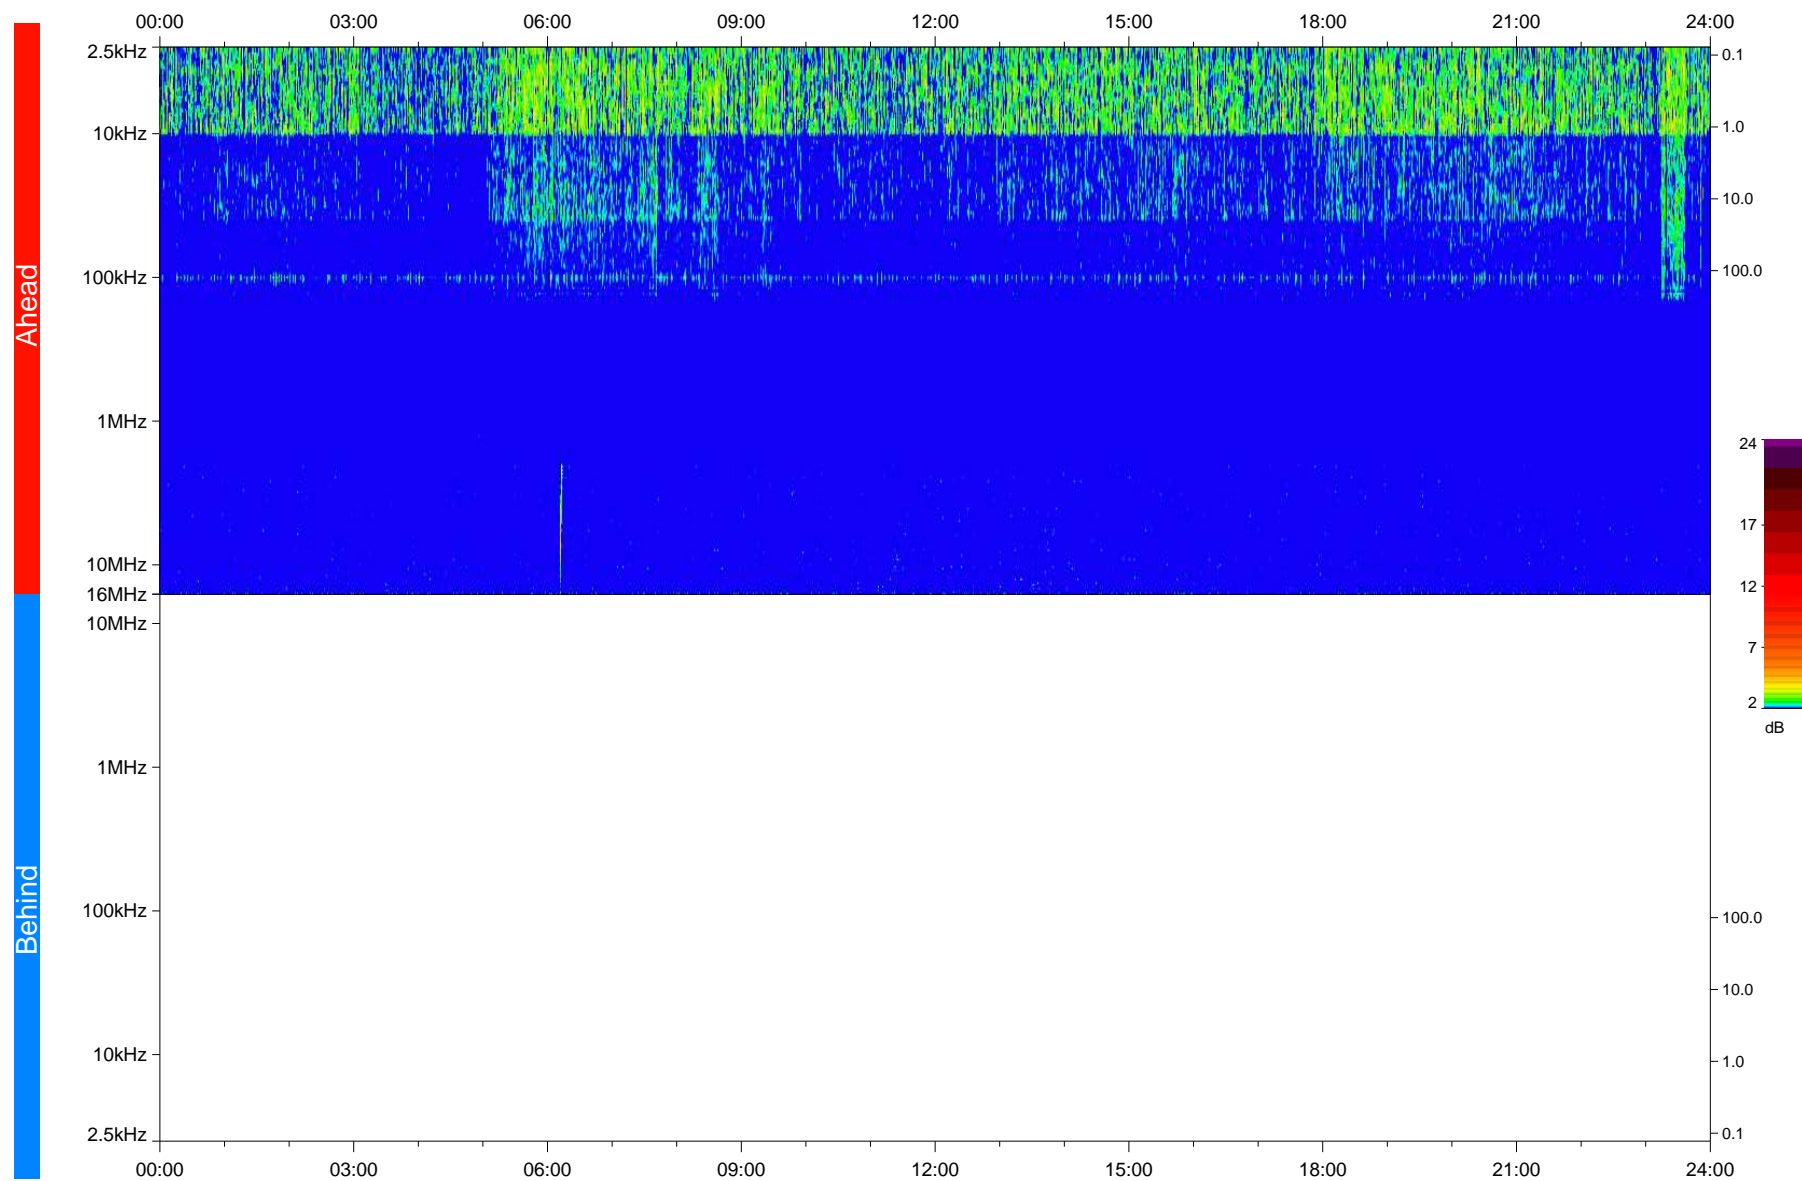

# STEREO/WAVES Daily Summary - 15-Apr-2018 (DOY 105)

Ahead source file: swaves\_ahead\_2018\_105\_1\_05.fin  
Ahead PSE Angle: -118.0°

Behind PSE Angle: 111.3°  
Behind source file: No STEREO-B data

Time (UTC)

file: stereo\_swaves\_daily-summary\_color\_20180415\_v04  
made by: space.umn.edu on macOS with IDL 8.8.2 on 2022-10-06 09:59:12, with TMLib V945 / dynspec V311