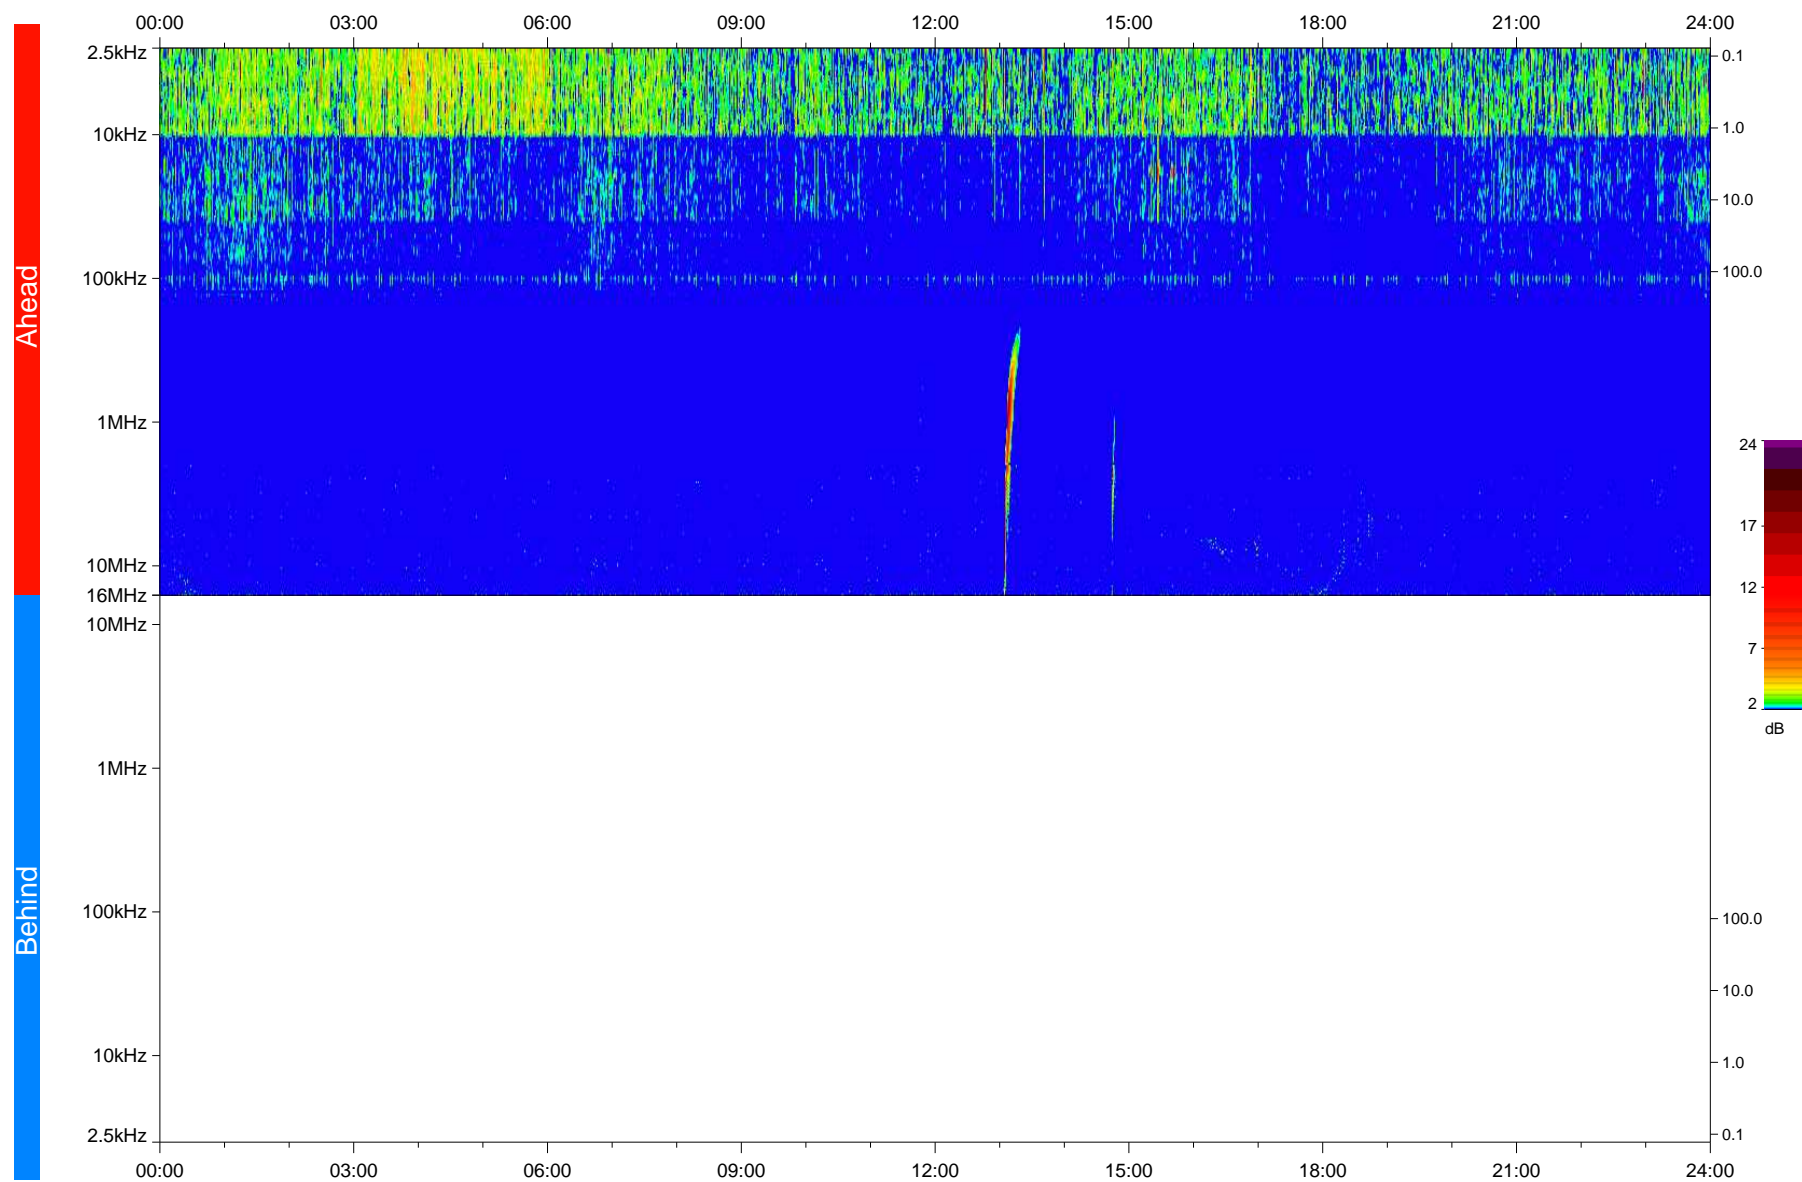

# STEREO/WAVES Daily Summary - 13-Apr-2018 (DOY 103)

Ahead source file: swaves\_ahead\_2018\_103\_1\_05.fin  
Ahead PSE Angle: -118.0°

Behind PSE Angle: 111.6°  
Behind source file: No STEREO-B data

Time (UTC)

file: stereo\_swaves\_daily-summary\_color\_20180413\_v04  
made by: space.umn.edu on macOS with IDL 8.8.2 on 2022-10-06 09:56:19, with TMLib V945 / dynspec V311