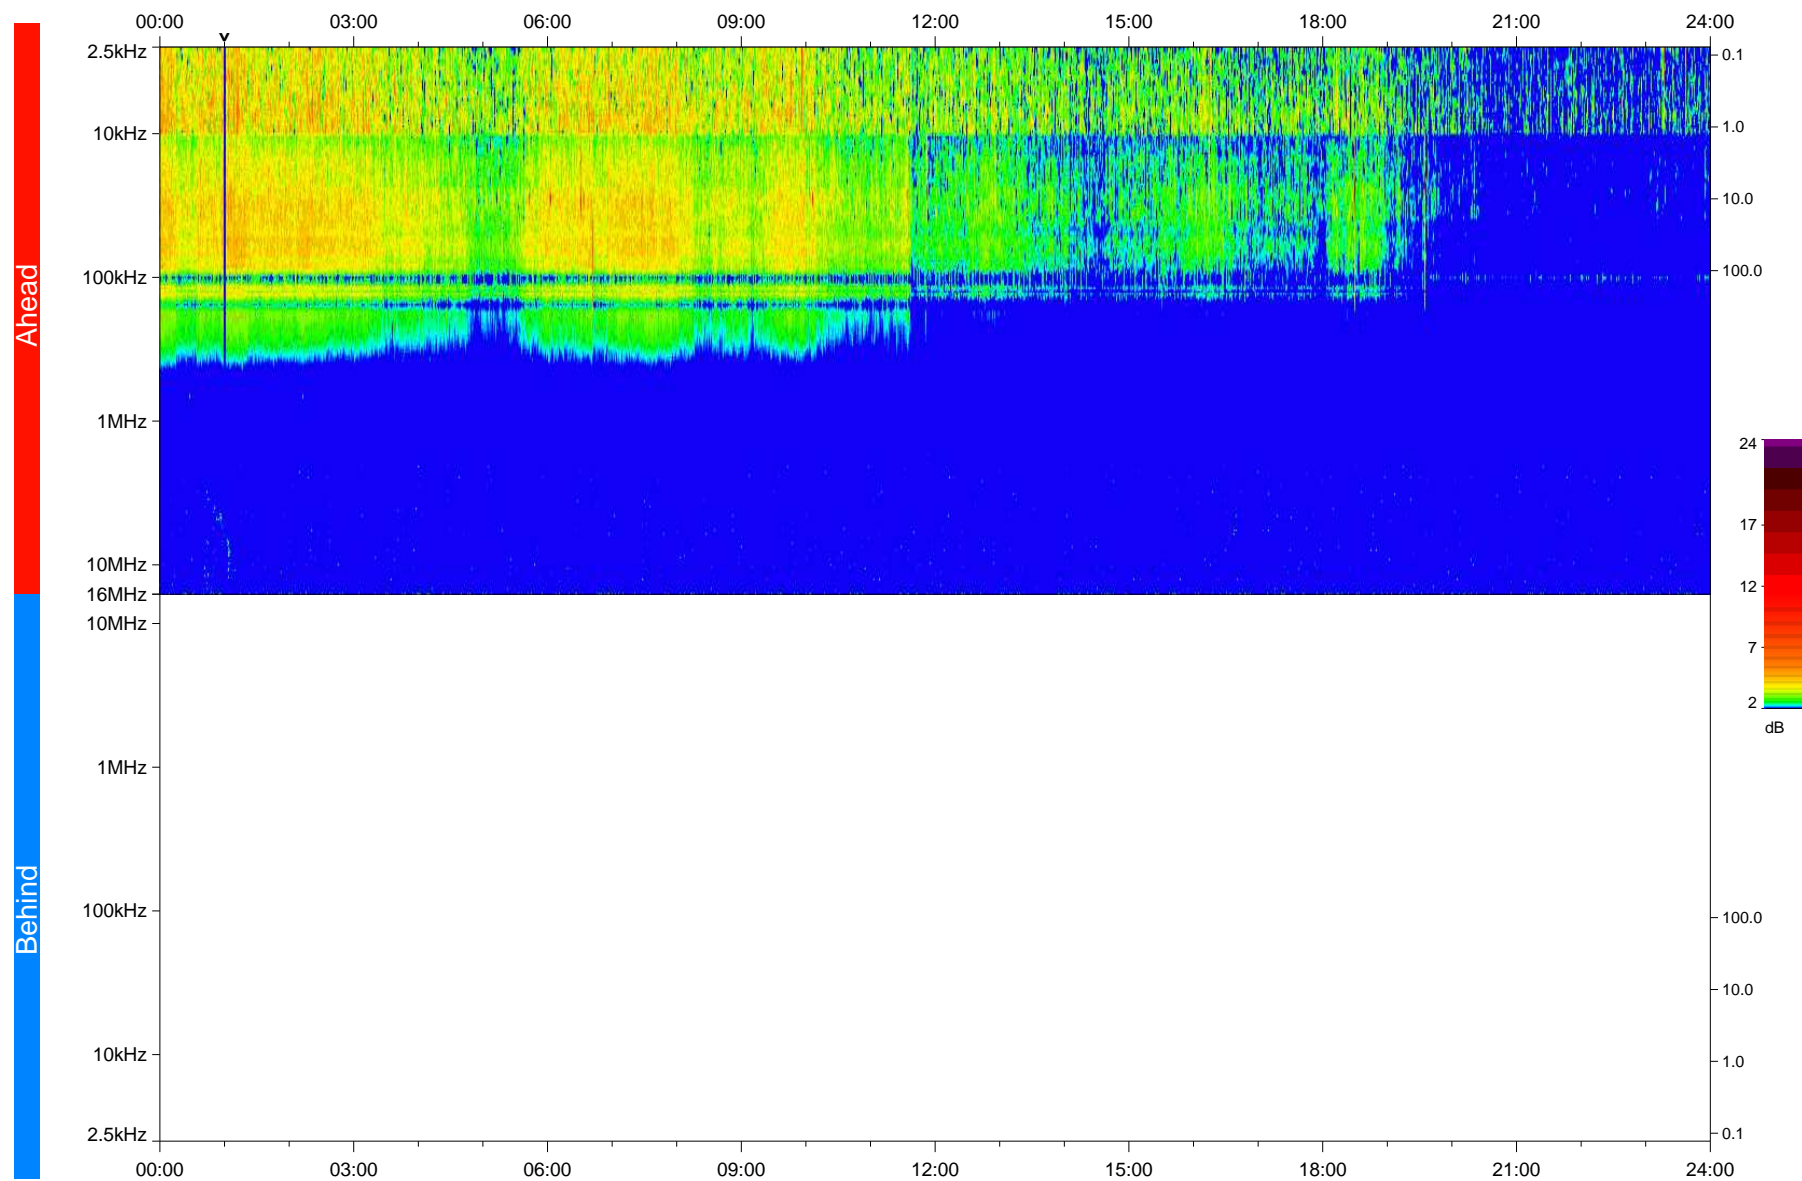

STEREO/WAVES Daily Summary - 12-Apr-2018 (DOY 102)

Ahead source file: swaves_ahead_2018_102_1_05.fin
Ahead PSE Angle: -118.1°

Behind PSE Angle: 111.7°
Behind source file: No STEREO-B data

Time (UTC)

file: stereo_swaves_daily-summary_color_20180412_v04
made by: space.umn.edu on macOS with IDL 8.8.2 on 2022-10-06 09:54:53, with TLib V945 / dynspec V311