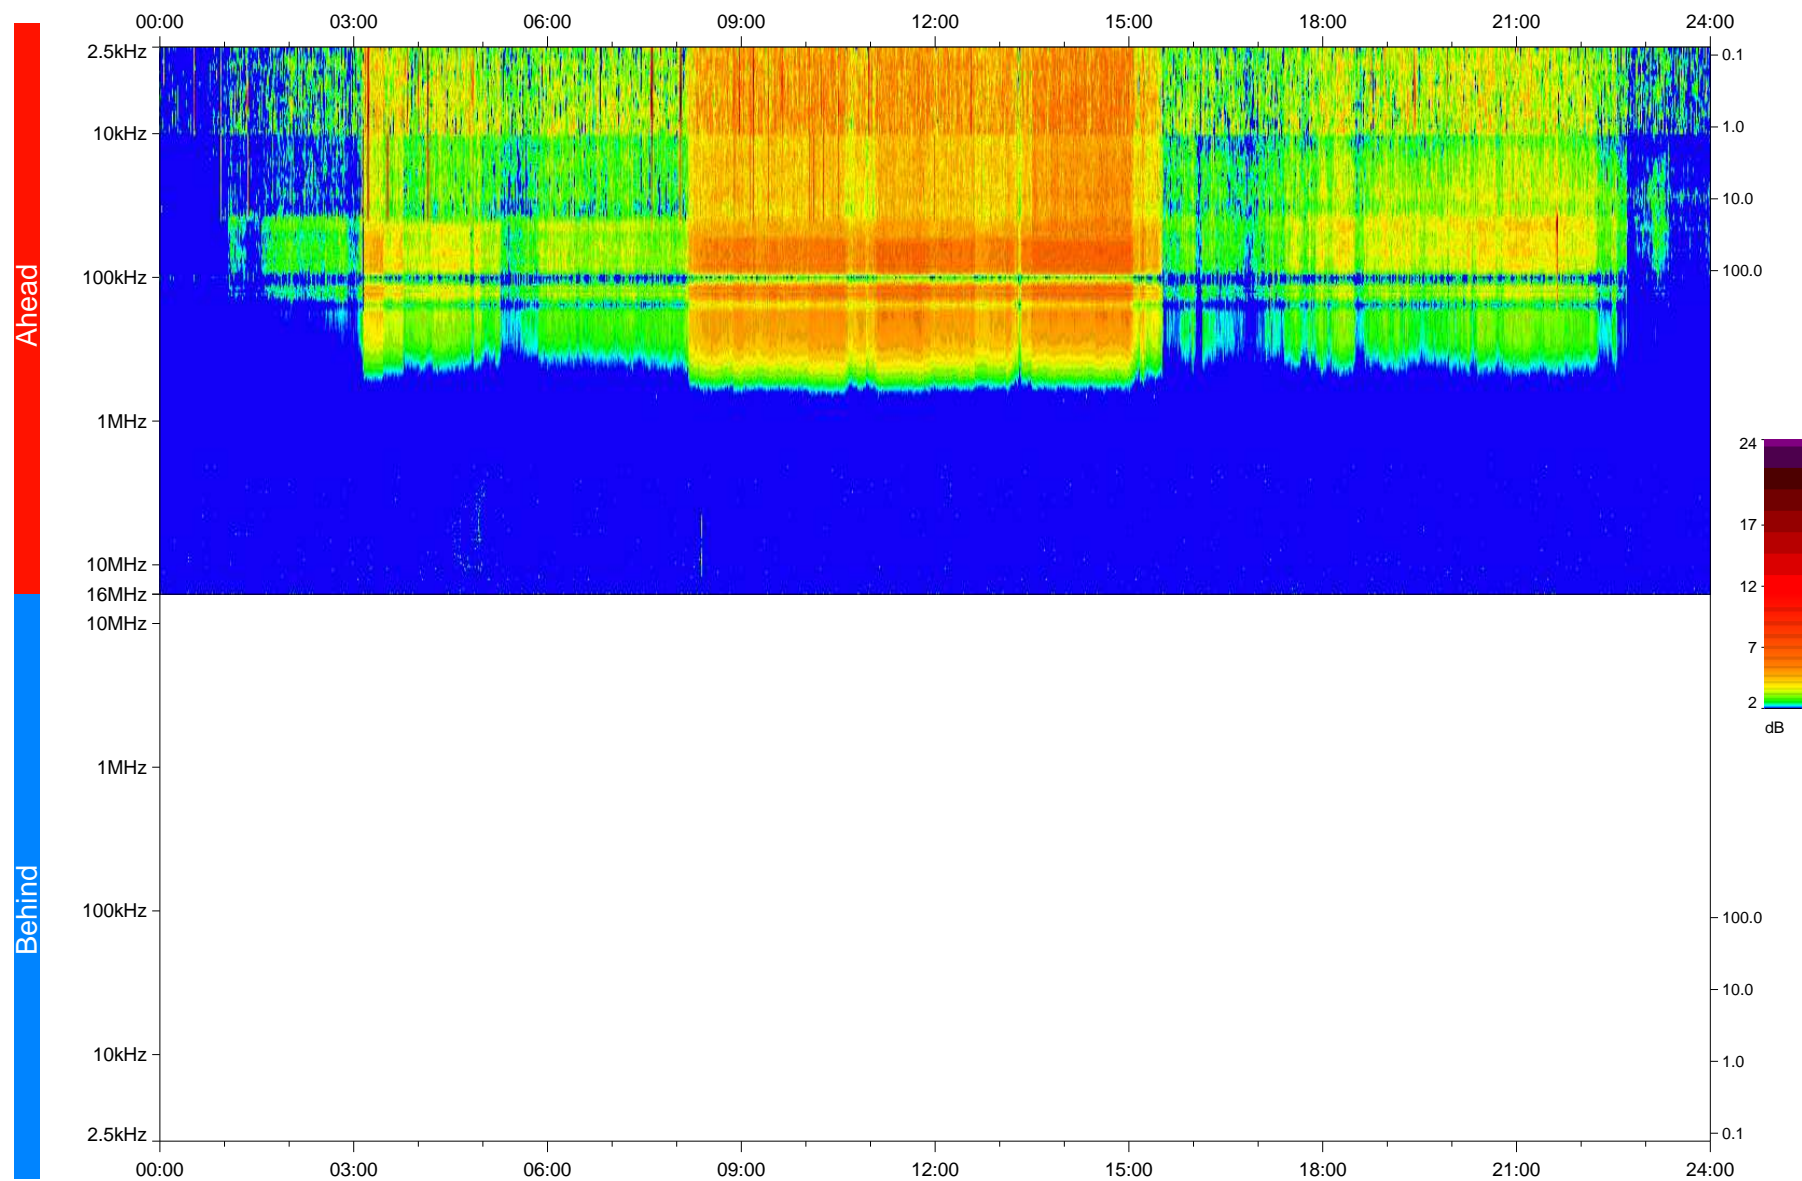

STEREO/WAVES Daily Summary - 11-Apr-2018 (DOY 101)

Ahead source file: swaves Ahead_2018_101_1_05.fin
Ahead PSE Angle: -118.2°

Behind PSE Angle: 111.8°
Behind source file: No STEREO-B data

Time (UTC)

file: stereo_swaves_daily-summary_color_20180411_v04
made by: space.umn.edu on macOS with IDL 8.8.2 on 2022-10-06 09:53:25, with TMLib V945 / dynspec V311