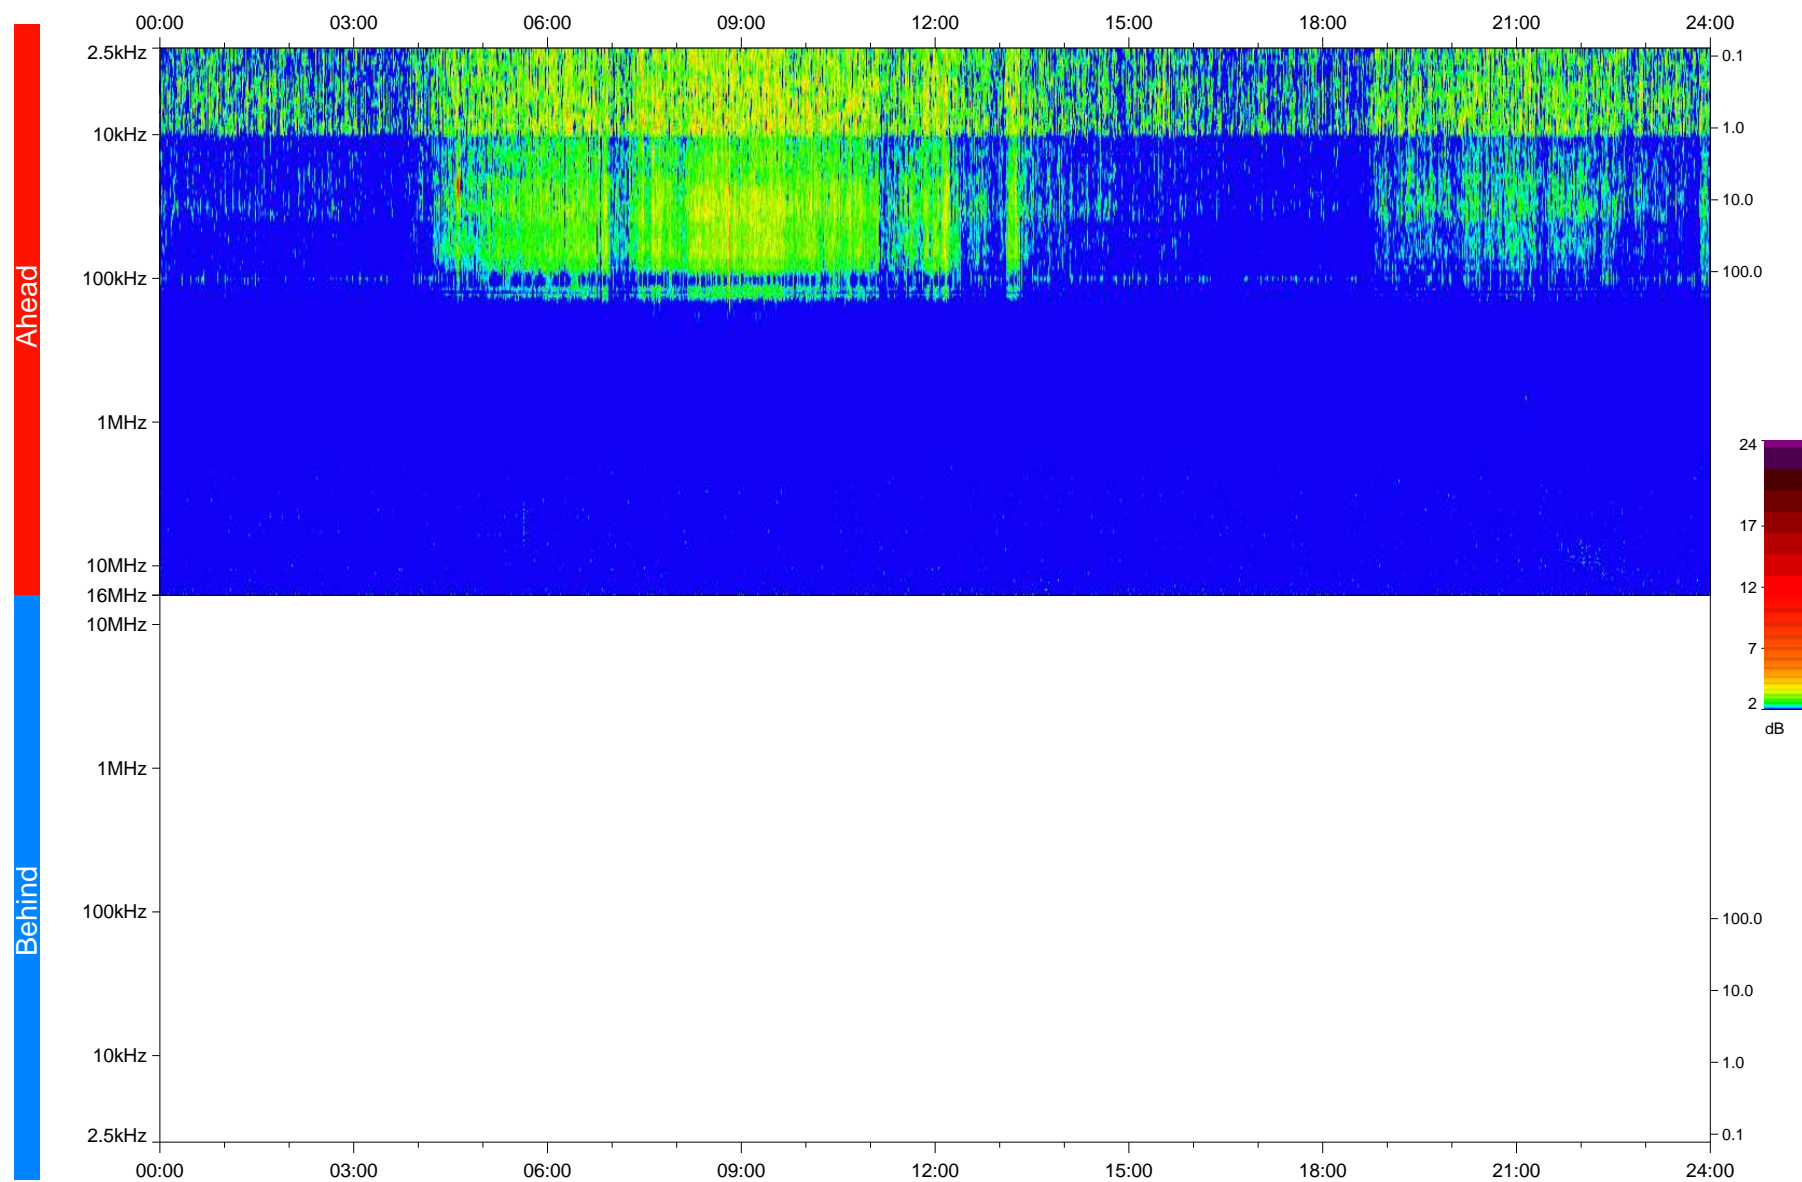

STEREO/WAVES Daily Summary - 05-Apr-2018 (DOY 095)

Ahead source file: swaves_ahead_2018_095_1_05.fin
Ahead PSE Angle: -118.5°

Behind PSE Angle: 112.5°
Behind source file: No STEREO-B data

Time (UTC)

file: stereo_swaves_daily-summary_color_20180405_v04
made by: space.umn.edu on macOS with IDL 8.8.2 on 2022-10-06 09:44:43, with TLib V945 / dynspec V311