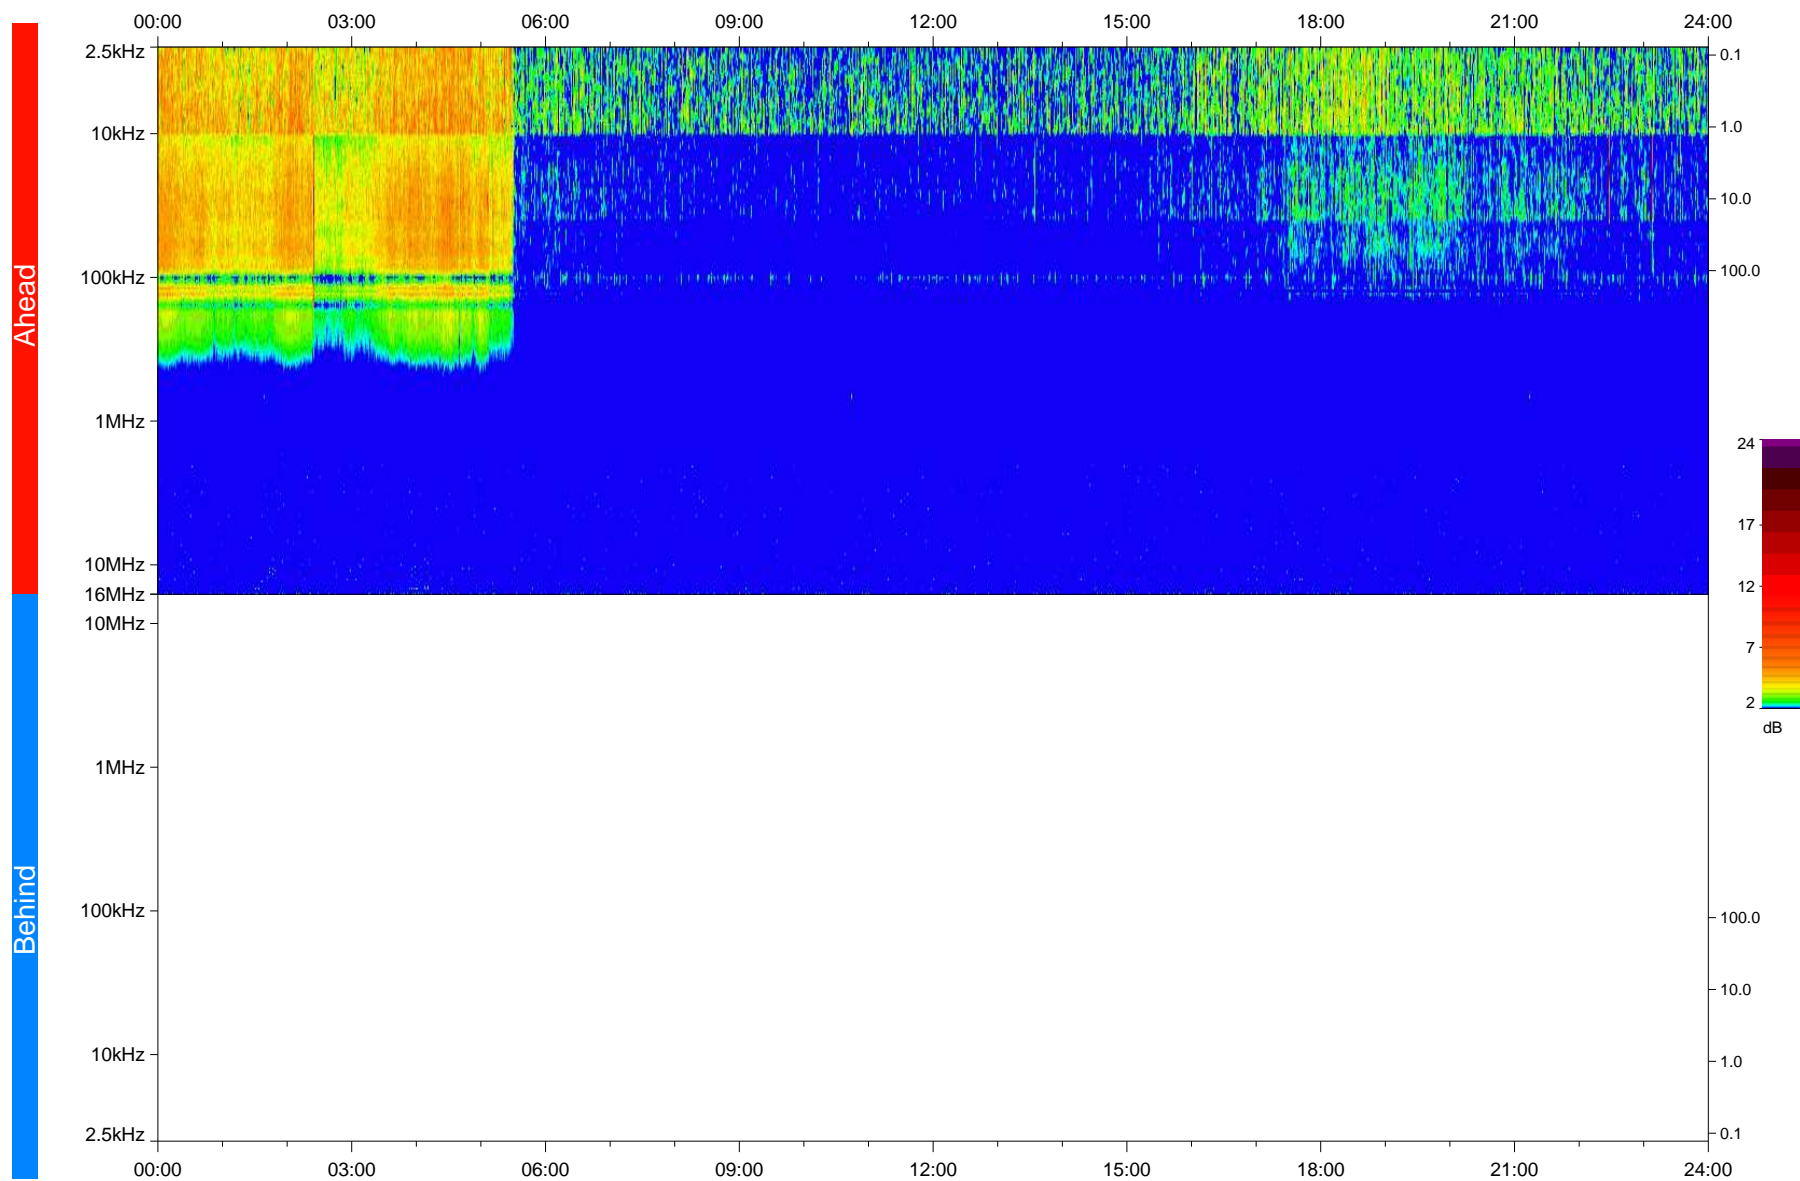

# STEREO/WAVES Daily Summary - 03-Apr-2018 (DOY 093)

Ahead source file: swaves\_ahead\_2018\_093\_1\_05.fin  
Ahead PSE Angle: -118.6°

Behind PSE Angle: 112.8°  
Behind source file: No STEREO-B data

Time (UTC)

file: stereo\_swaves\_daily-summary\_color\_20180403\_v04  
made by: space.umn.edu on macOS with IDL 8.8.2 on 2022-10-06 09:41:52, with TMatlab V945 / dynspec V311