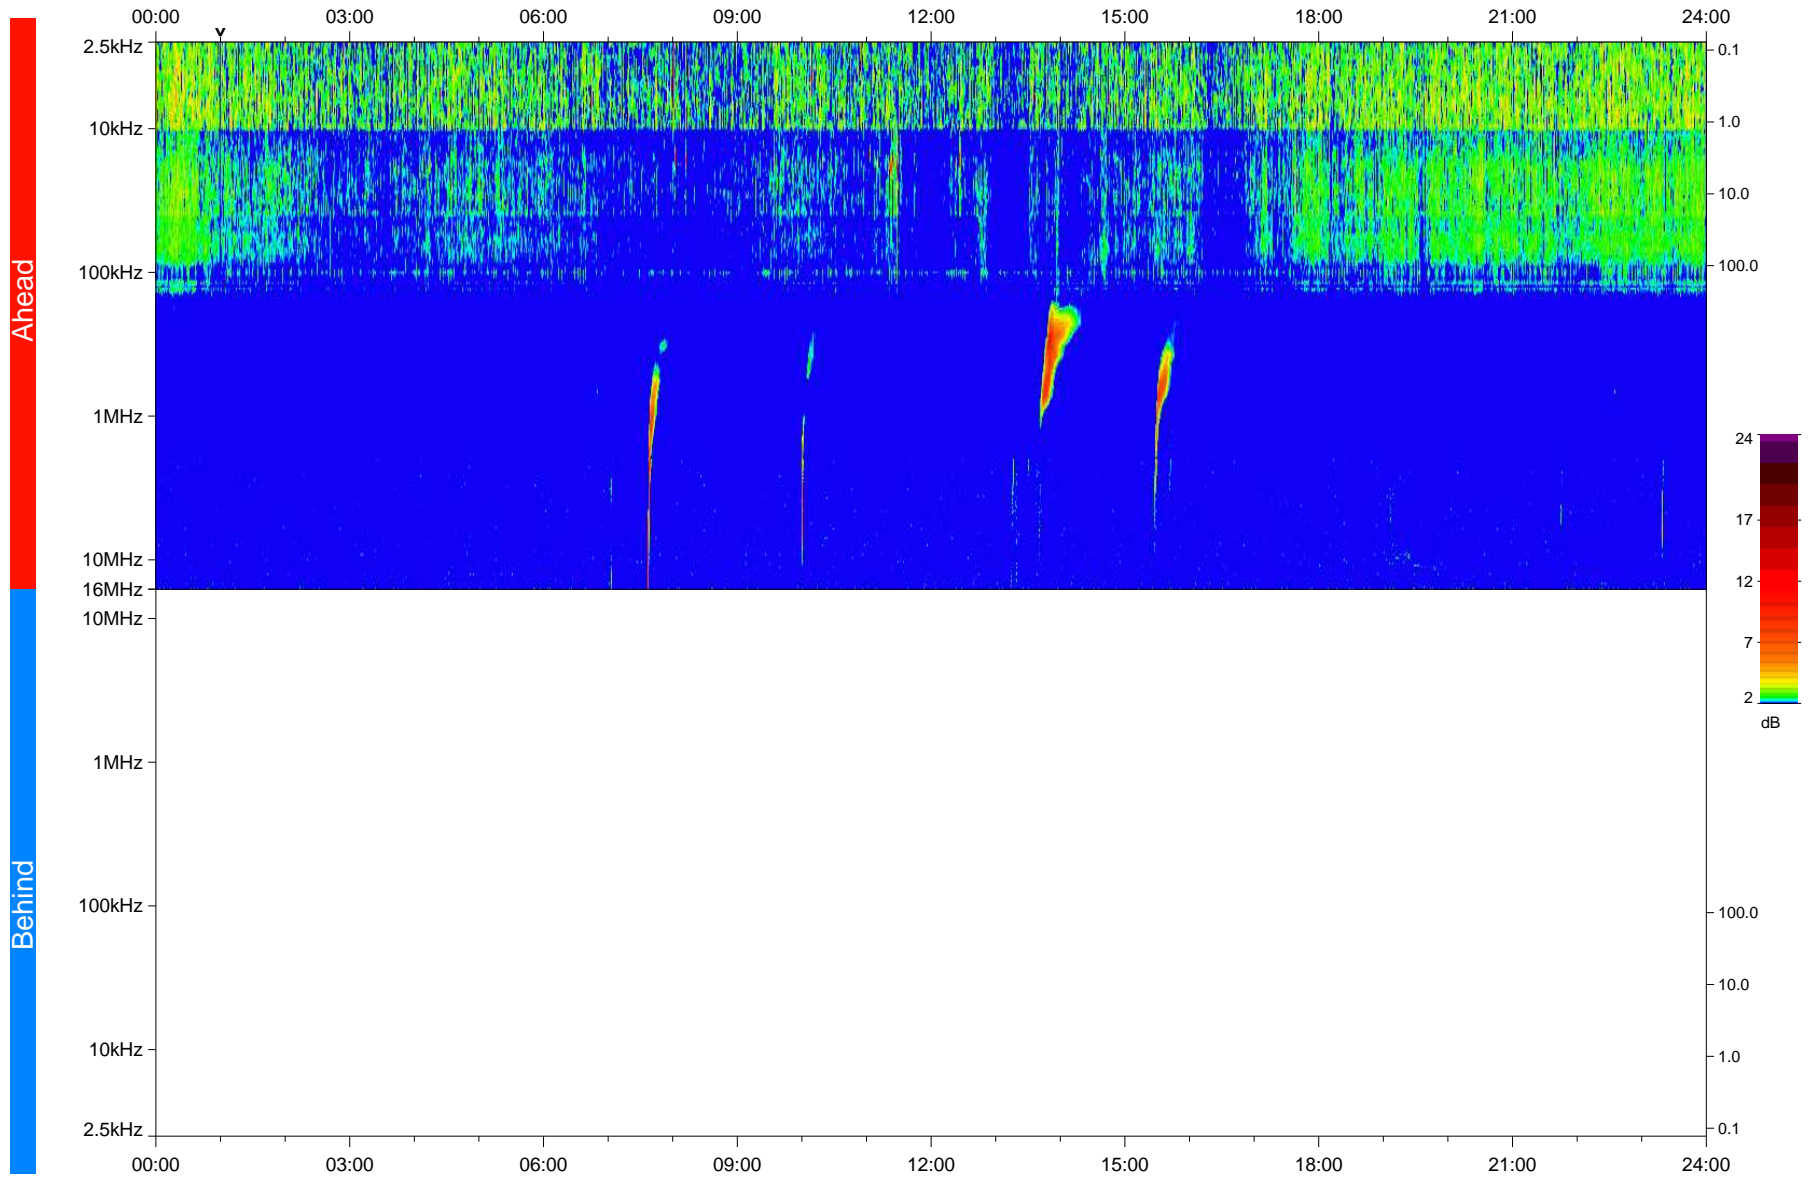

# STEREO/WAVES Daily Summary - 29-Mar-2018 (DOY 088)

Ahead source file: swaves\_ahead\_2018\_088\_1\_05.fin  
Ahead PSE Angle: -118.9°

Behind PSE Angle: 113.5°  
Behind source file: No STEREO-B data

Time (UTC)

file: stereo\_swaves\_daily-summary\_color\_20180329\_v04  
made by: space.umn.edu on macOS with IDL 8.8.2 on 2022-10-06 09:34:37, with TLib V945 / dynspec V311