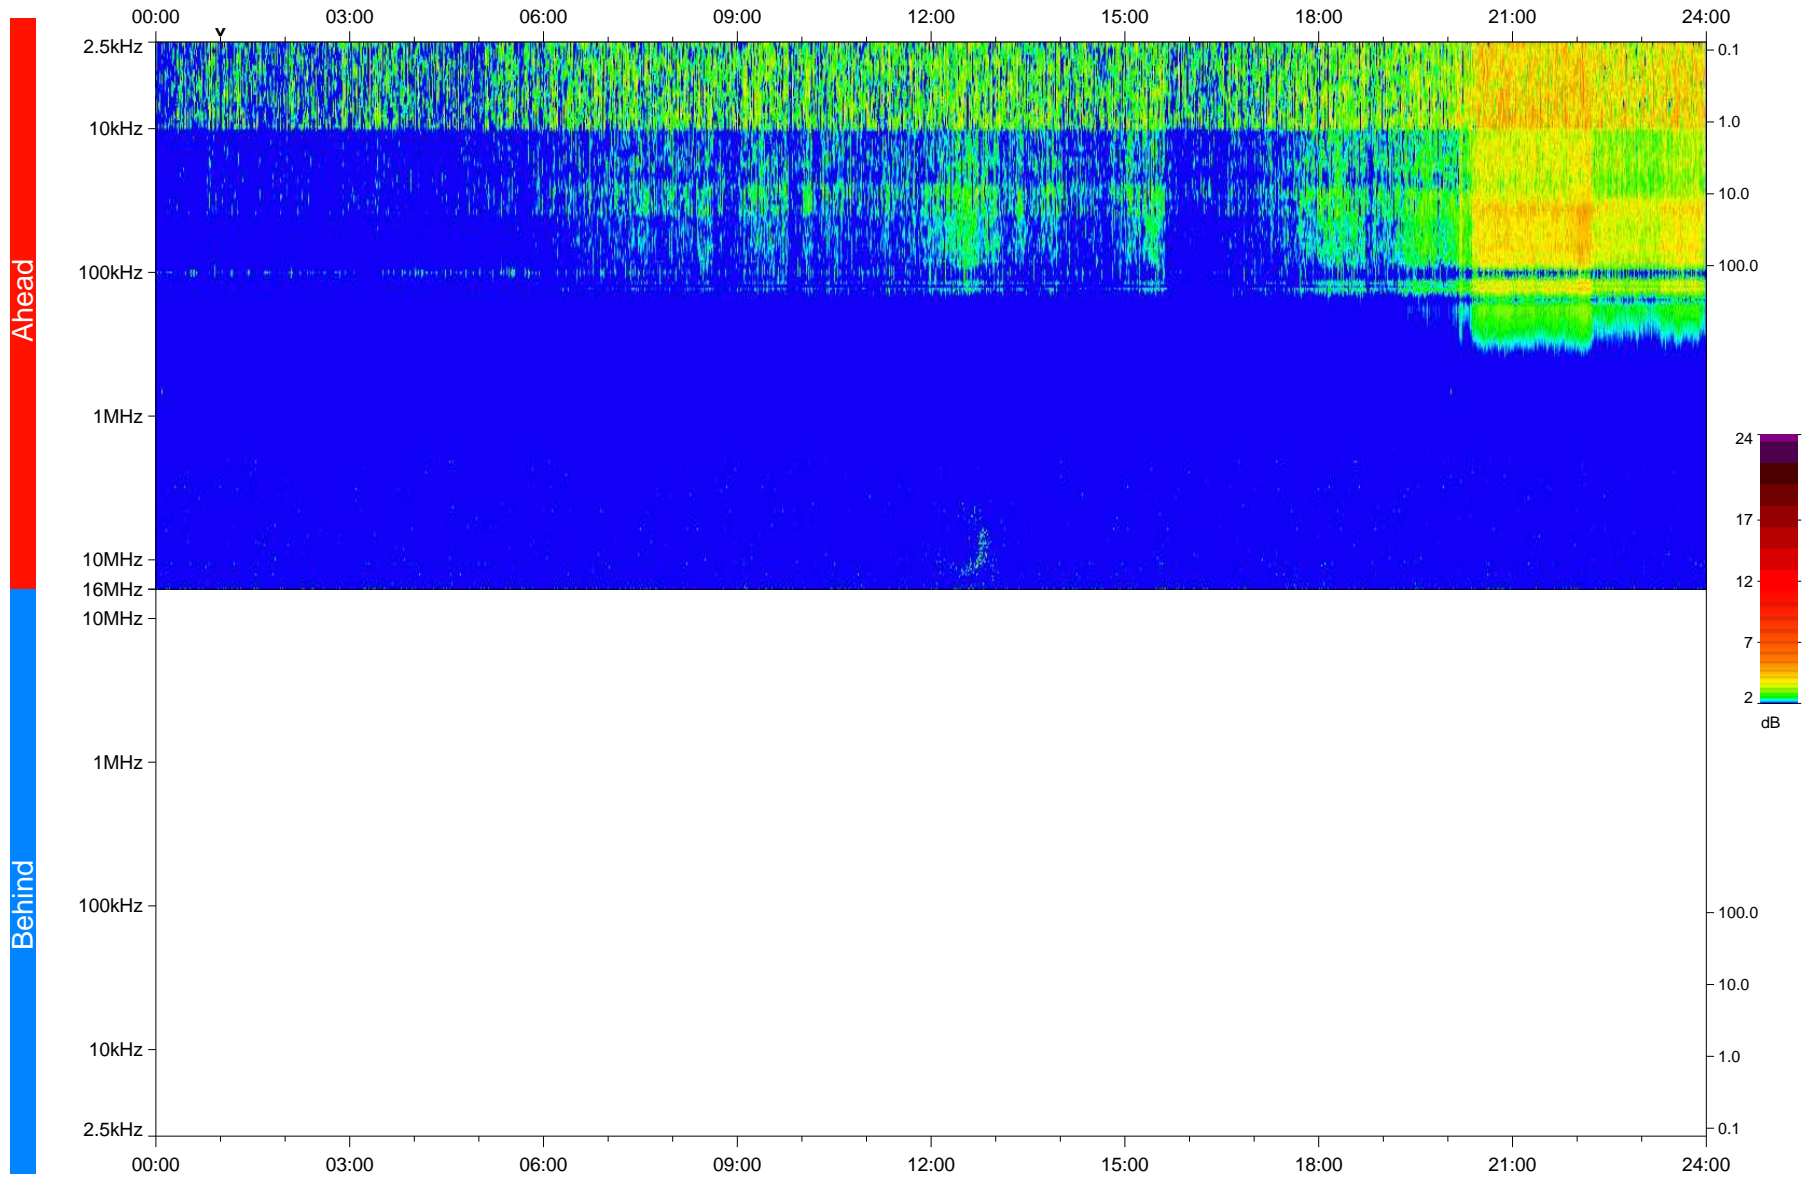

# STEREO/WAVES Daily Summary - 23-Mar-2018 (DOY 082)

Ahead source file: swaves\_ahead\_2018\_082\_1\_05.fin  
Ahead PSE Angle: -119.1°

Behind PSE Angle: 114.3°  
Behind source file: No STEREO-B data

Time (UTC)

file: stereo\_swaves\_daily-summary\_color\_20180323\_v04  
made by: space.umn.edu on macOS with IDL 8.8.2 on 2022-10-06 09:25:55, with TMLib V945 / dynspec V311