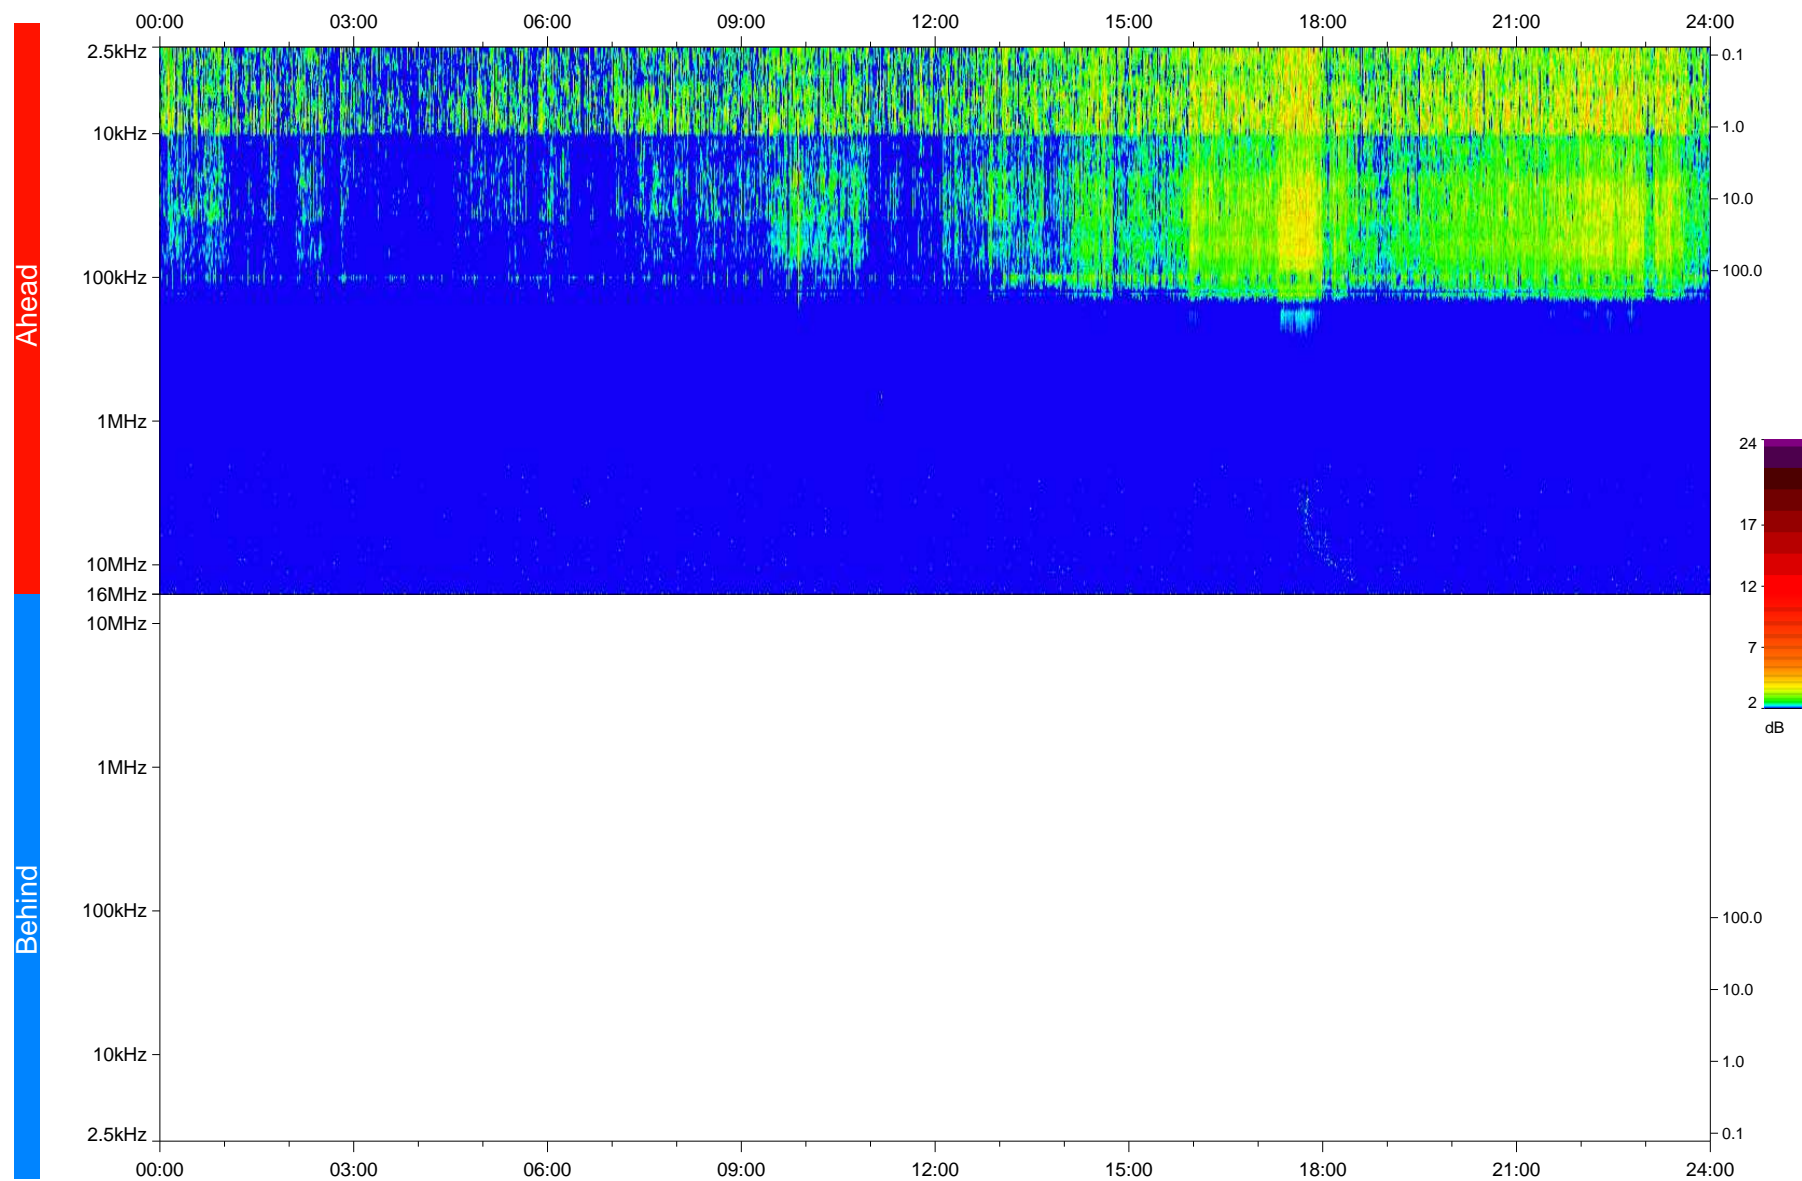

# STEREO/WAVES Daily Summary - 22-Mar-2018 (DOY 081)

Ahead source file: swaves\_ahead\_2018\_081\_1\_05.fin  
Ahead PSE Angle: -119.2°

Behind PSE Angle: 114.5°  
Behind source file: No STEREO-B data

Time (UTC)

file: stereo\_swaves\_daily-summary\_color\_20180322\_v04  
made by: space.umn.edu on macOS with IDL 8.8.2 on 2022-10-06 09:24:29, with TLib V945 / dynspec V311