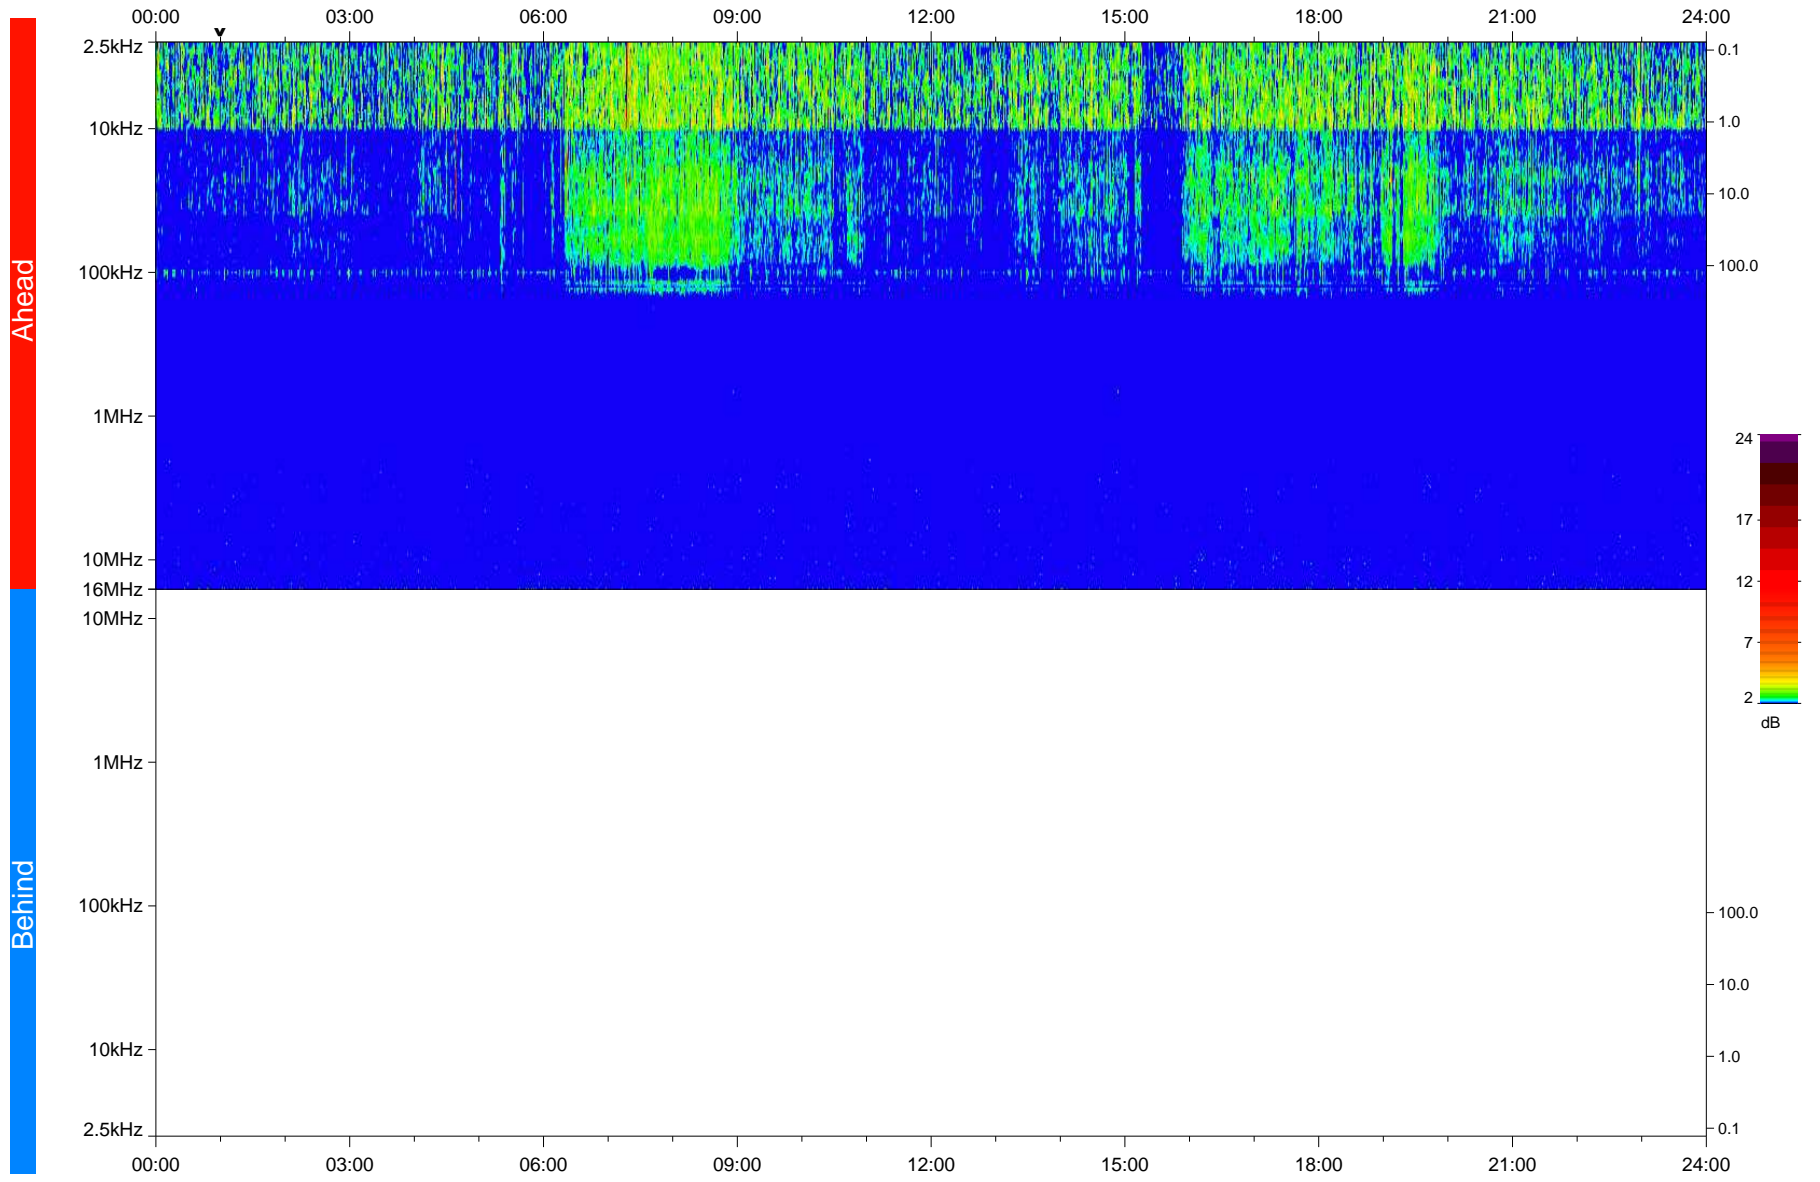

# STEREO/WAVES Daily Summary - 21-Mar-2018 (DOY 080)

Ahead source file: swaves\_ahead\_2018\_080\_1\_05.fin  
Ahead PSE Angle: -119.2°

Behind PSE Angle: 114.6°  
Behind source file: No STEREO-B data

Time (UTC)

file: stereo\_swaves\_daily-summary\_color\_20180321\_v04  
made by: space.umn.edu on macOS with IDL 8.8.2 on 2022-10-06 09:23:02, with TLib V945 / dynspec V311