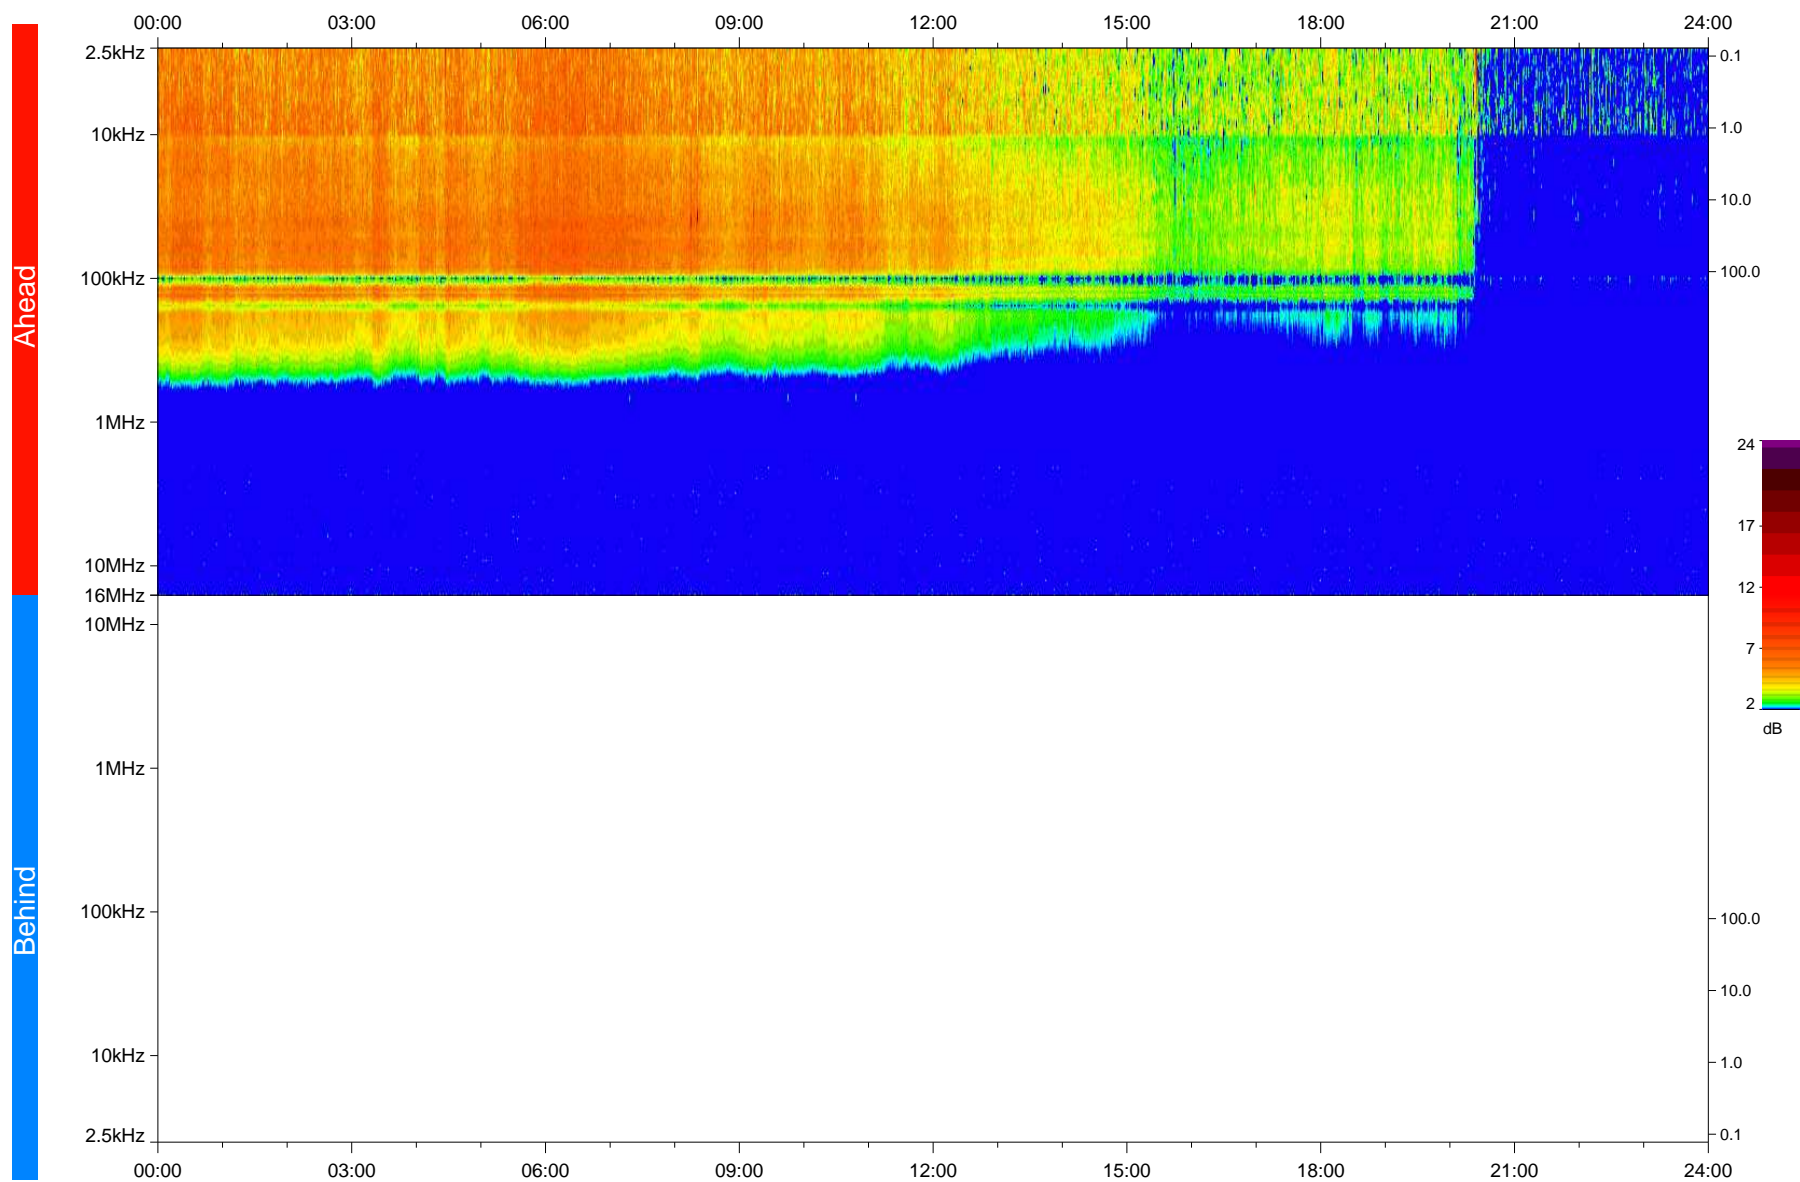

STEREO/WAVES Daily Summary - 20-Mar-2018 (DOY 079)

Ahead source file: swaves Ahead_2018_079_1_05.fin
Ahead PSE Angle: -119.3°

Behind PSE Angle: 114.8°
Behind source file: No STEREO-B data

Time (UTC)

file: stereo_swaves_daily-summary_color_20180320_v04
made by: space.umn.edu on macOS with IDL 8.8.2 on 2022-10-06 09:21:36, with TLib V945 / dynspec V311