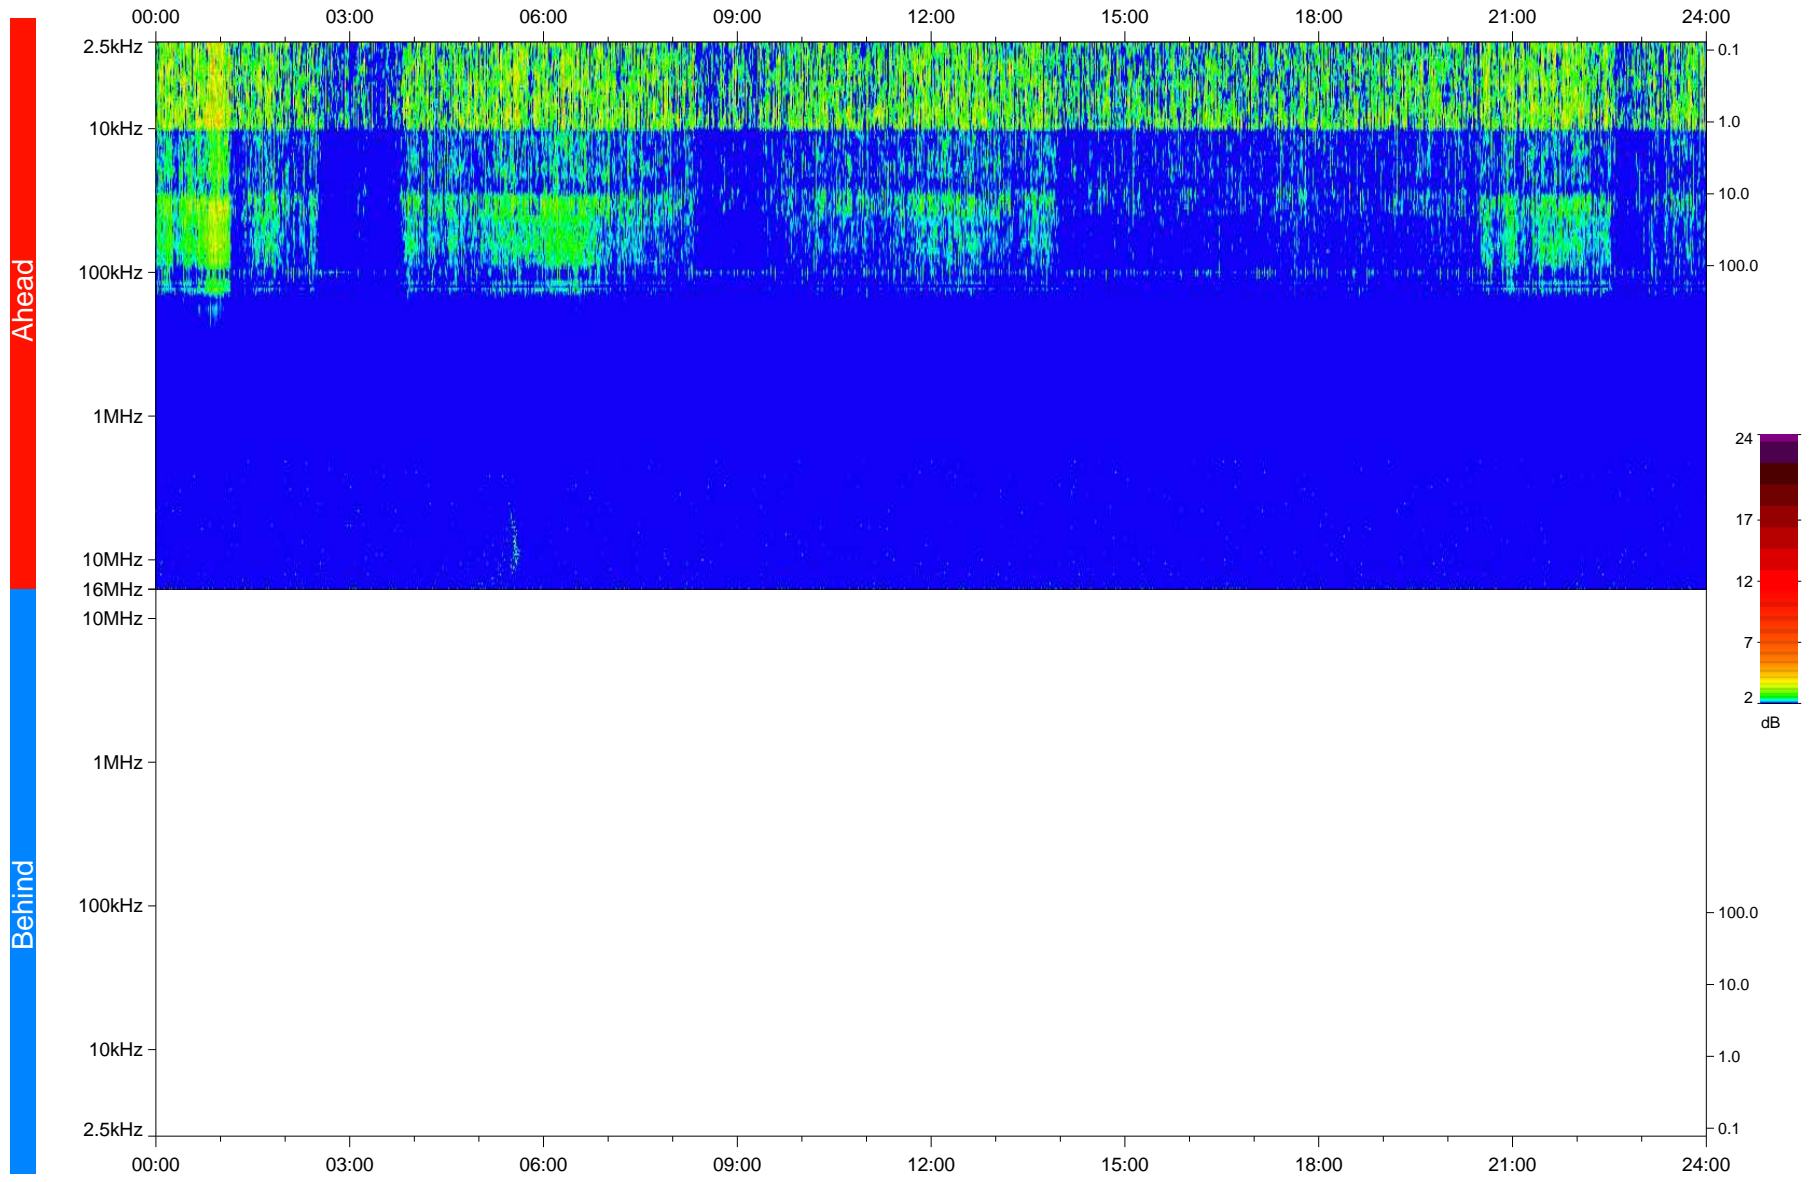

# STEREO/WAVES Daily Summary - 18-Mar-2018 (DOY 077)

Ahead source file: swaves\_ahead\_2018\_077\_1\_05.fin  
Ahead PSE Angle: -119.3°

Behind PSE Angle: 115.1°  
Behind source file: No STEREO-B data

Time (UTC)

file: stereo\_swaves\_daily-summary\_color\_20180318\_v04  
made by: space.umn.edu on macOS with IDL 8.8.2 on 2022-10-06 09:18:40, with TLib V945 / dynspec V311