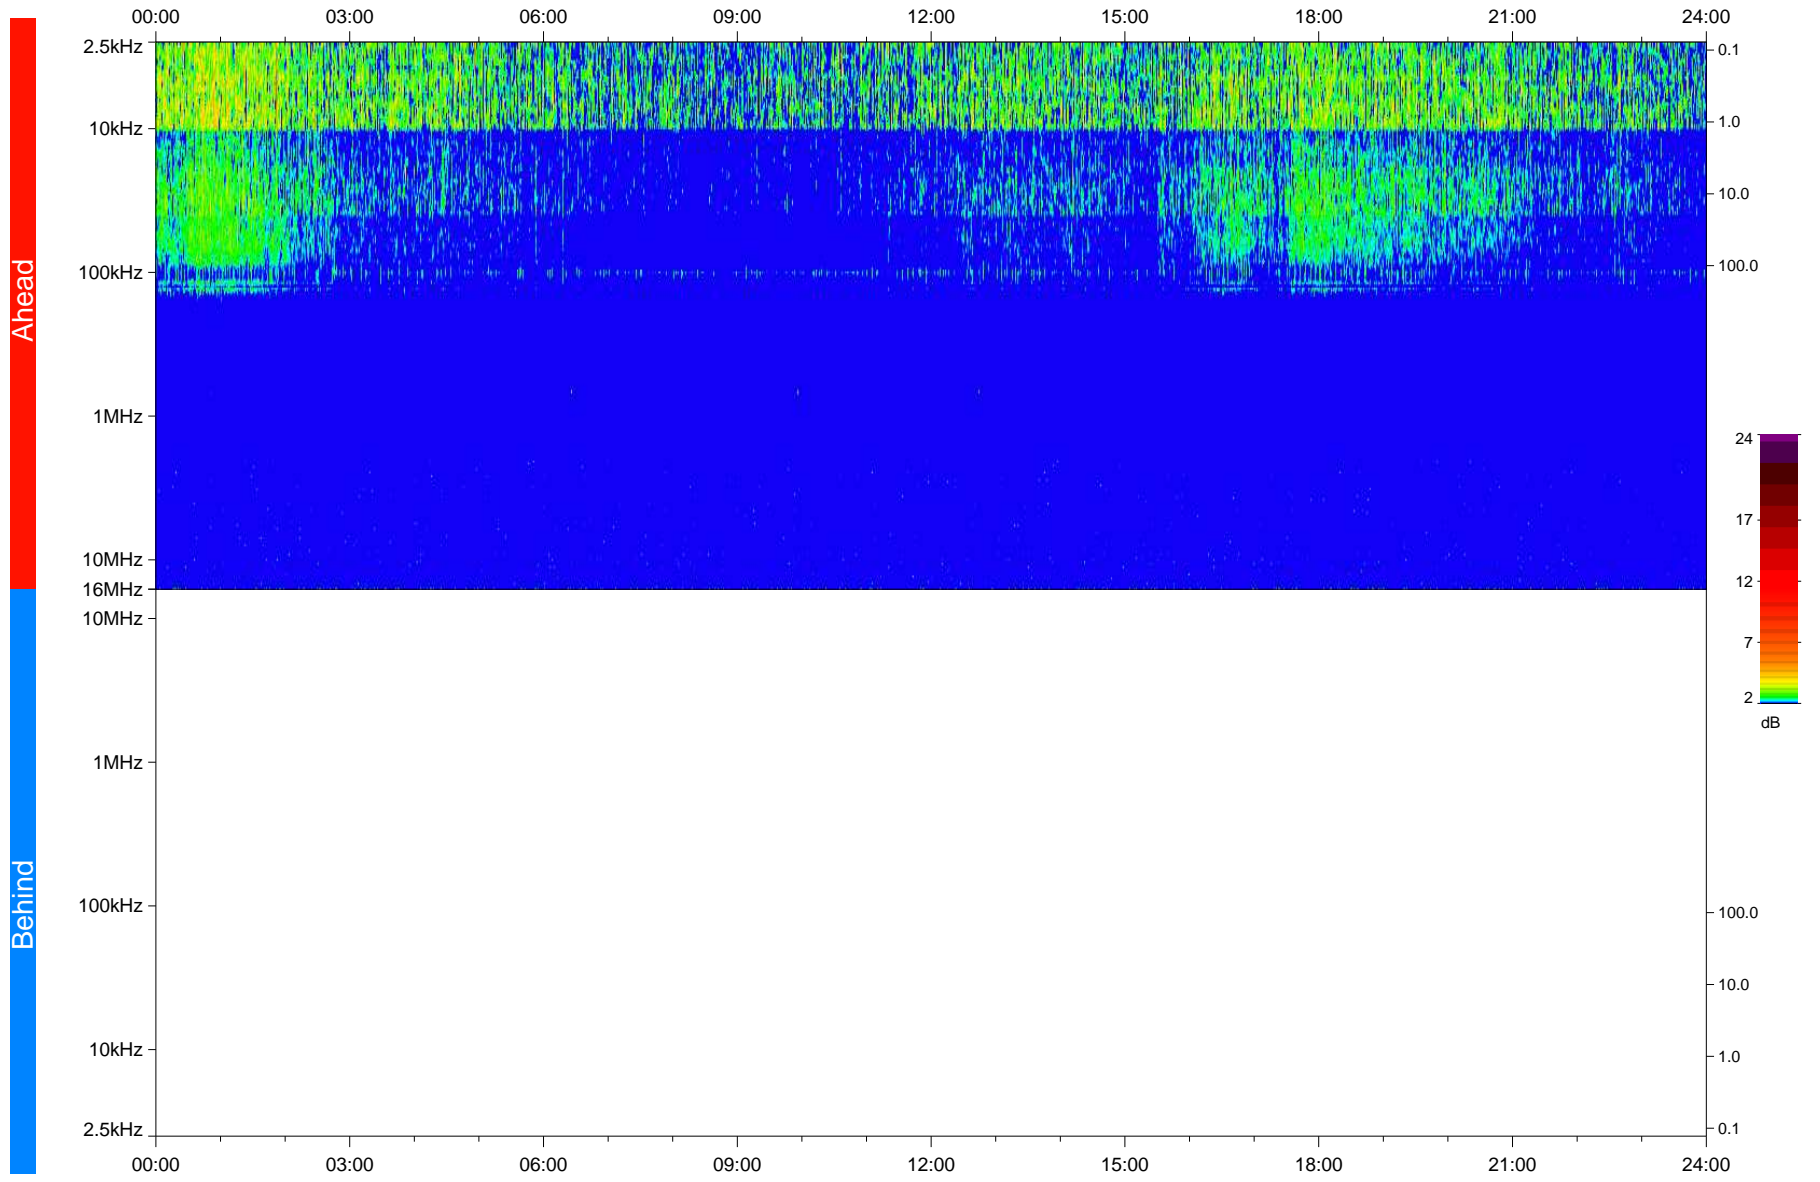

STEREO/WAVES Daily Summary - 16-Mar-2018 (DOY 075)

Ahead source file: swaves_ahead_2018_075_1_05.fin
Ahead PSE Angle: -119.5°

Behind PSE Angle: 115.3°
Behind source file: No STEREO-B data

Time (UTC)

file: stereo_swaves_daily-summary_color_20180316_v04
made by: space.umn.edu on macOS with IDL 8.8.2 on 2022-10-06 09:15:47, with TLib V945 / dynspec V311