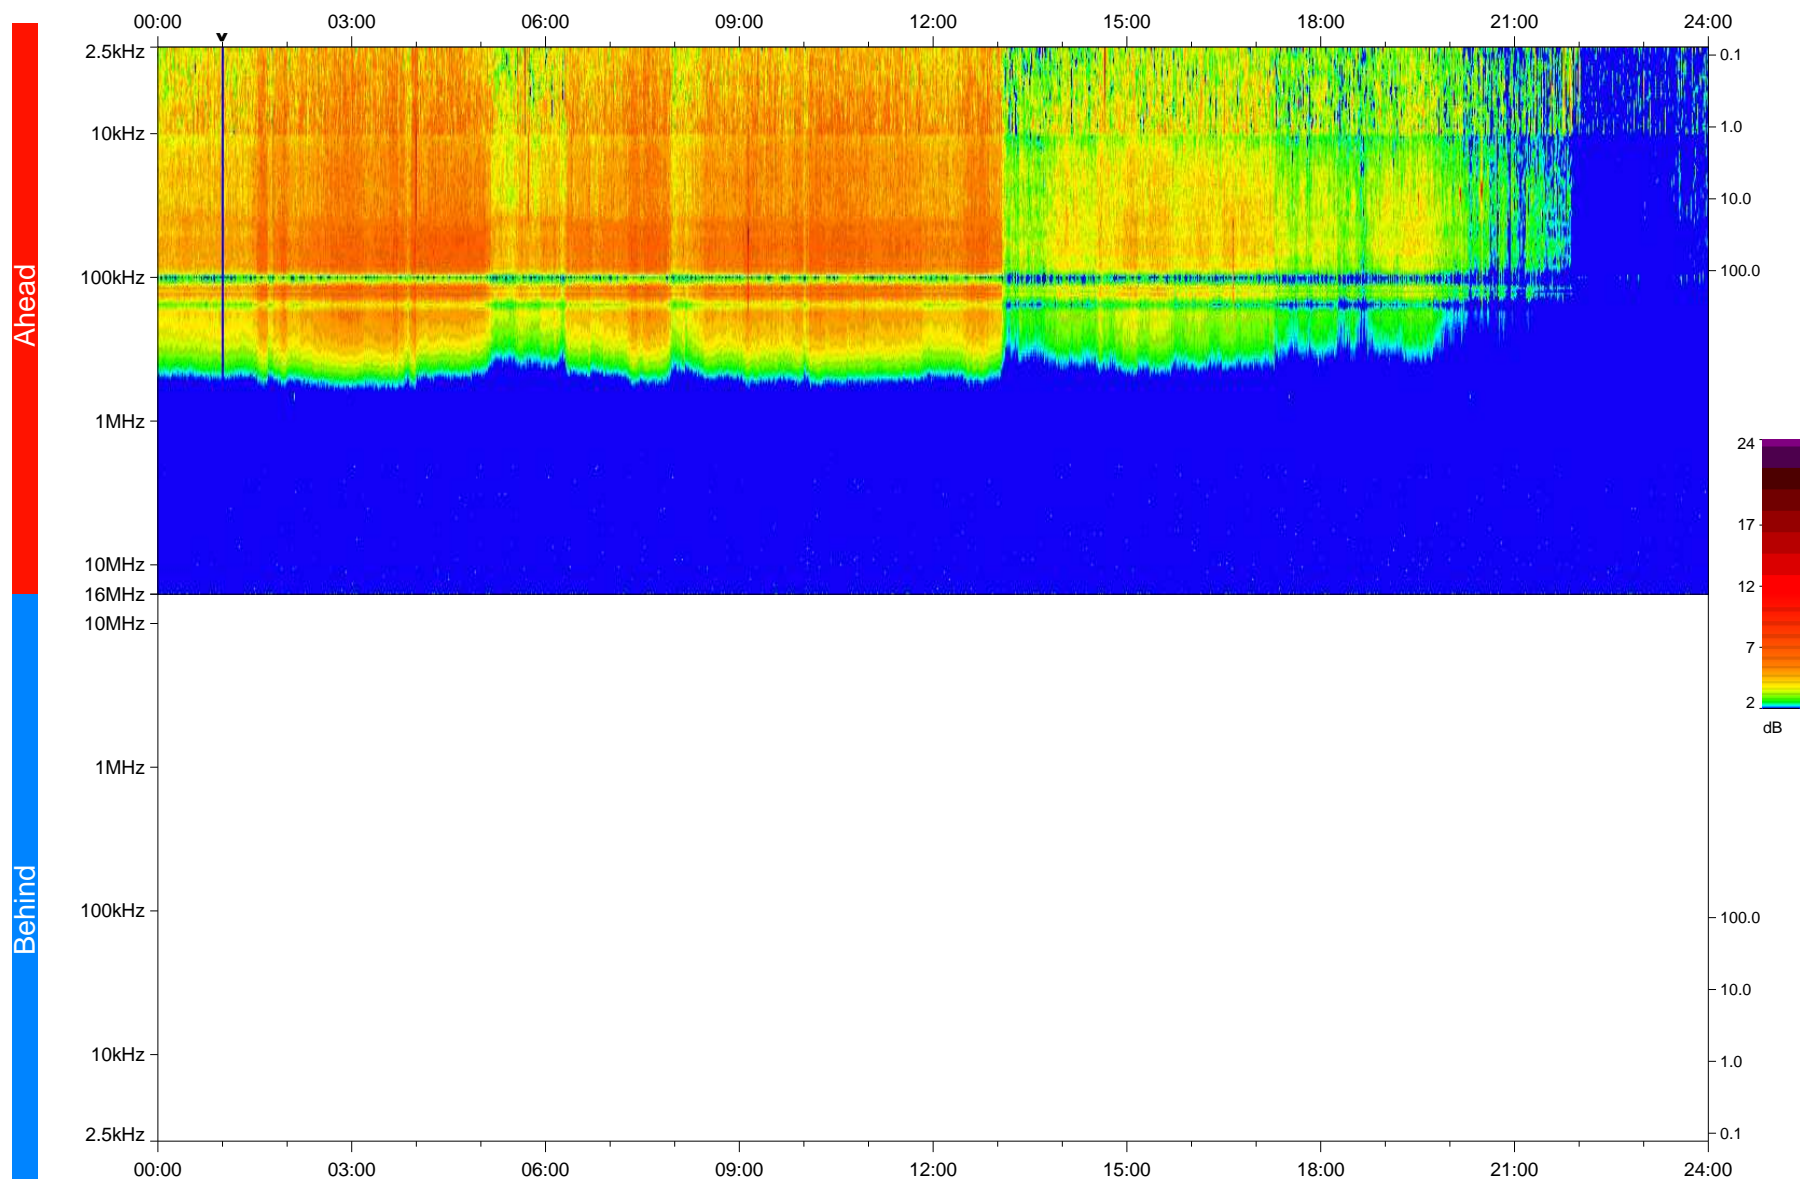

# STEREO/WAVES Daily Summary - 15-Mar-2018 (DOY 074)

Ahead source file: swaves\_ahead\_2018\_074\_1\_05.fin  
Ahead PSE Angle: -119.6°

Behind PSE Angle: 115.4°  
Behind source file: No STEREO-B data

Time (UTC)

file: stereo\_swaves\_daily-summary\_color\_20180315\_v04  
made by: space.umn.edu on macOS with IDL 8.8.2 on 2022-10-06 09:14:20, with TLib V945 / dynspec V311