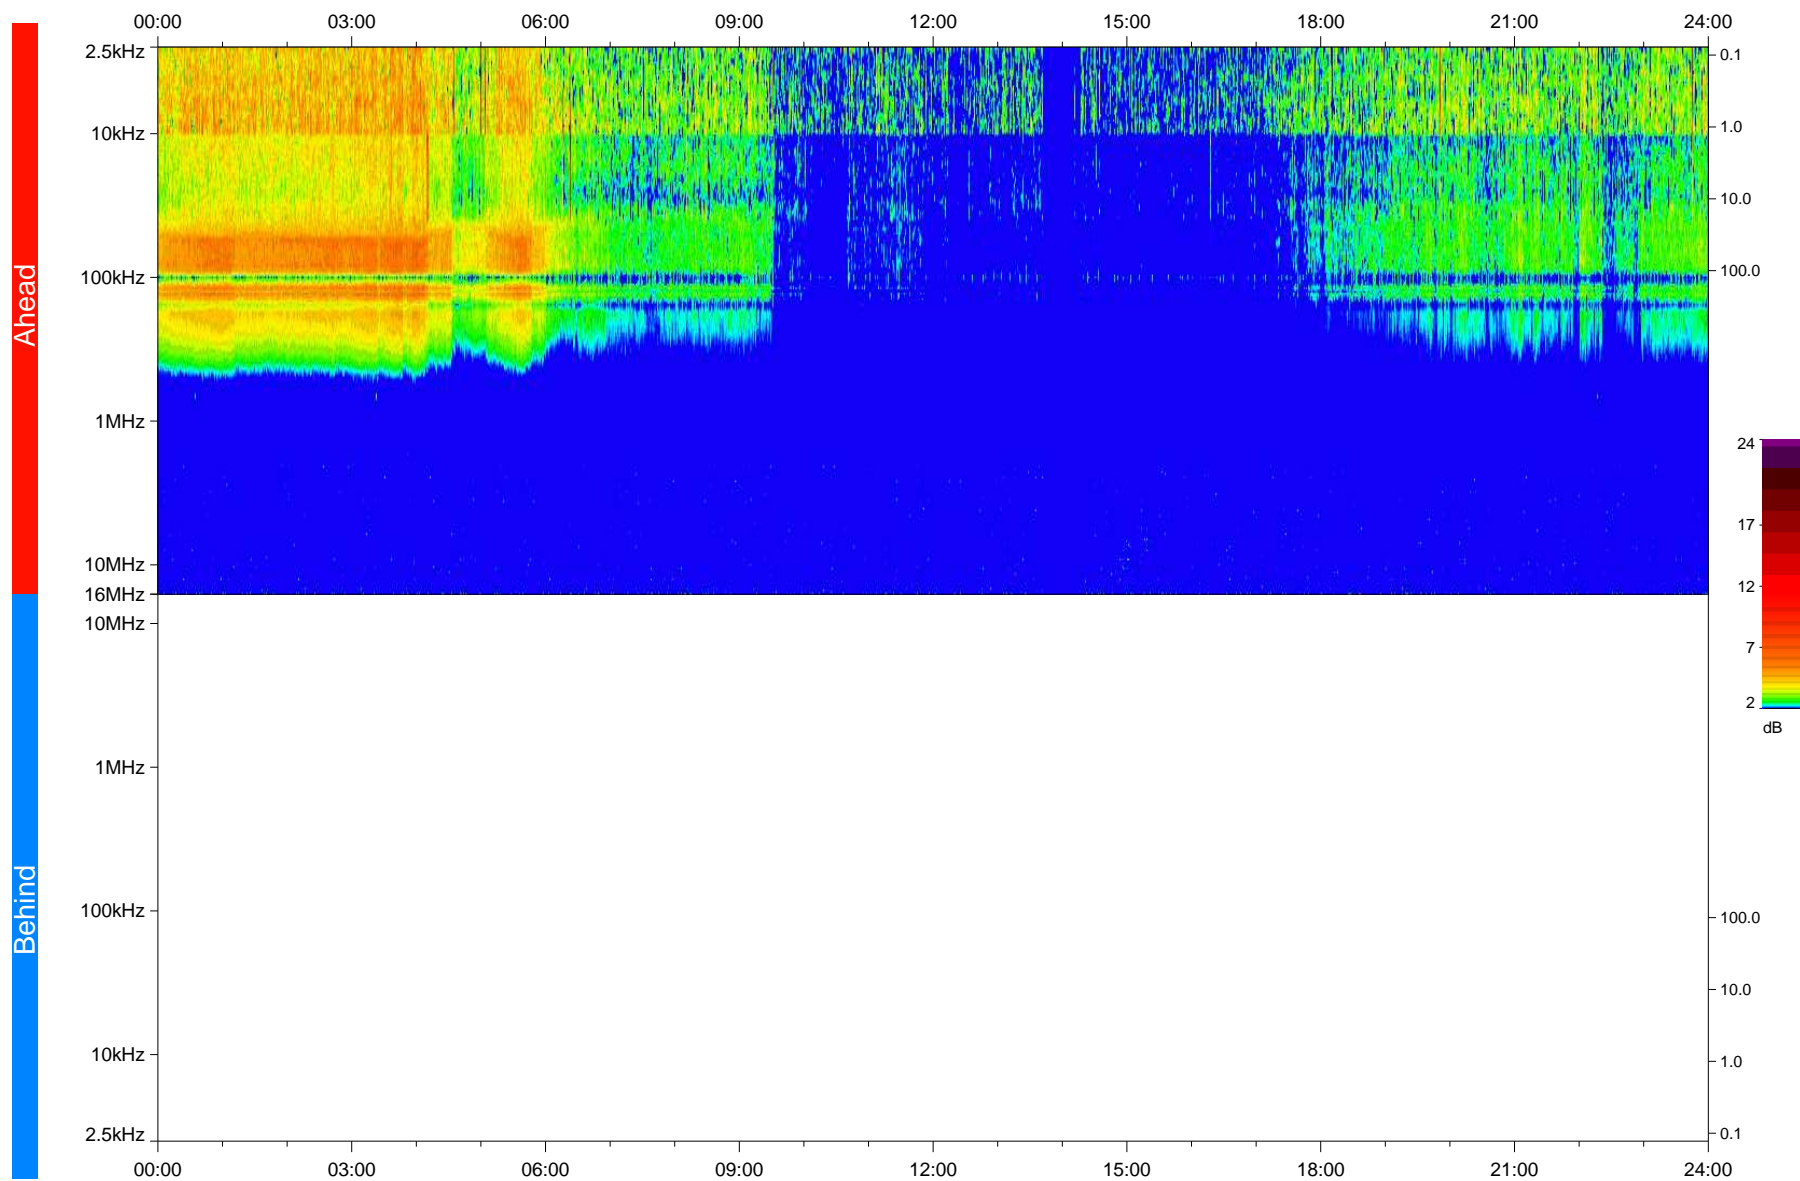

STEREO/WAVES Daily Summary - 14-Mar-2018 (DOY 073)

Ahead source file: swaves_ahead_2018_073_1_05.fin
Ahead PSE Angle: -119.6°

Behind PSE Angle: 115.6°
Behind source file: No STEREO-B data

Time (UTC)

file: stereo_swaves_daily-summary_color_20180314_v04
made by: space.umn.edu on macOS with IDL 8.8.2 on 2022-10-06 09:12:52, with TLib V945 / dynspec V311