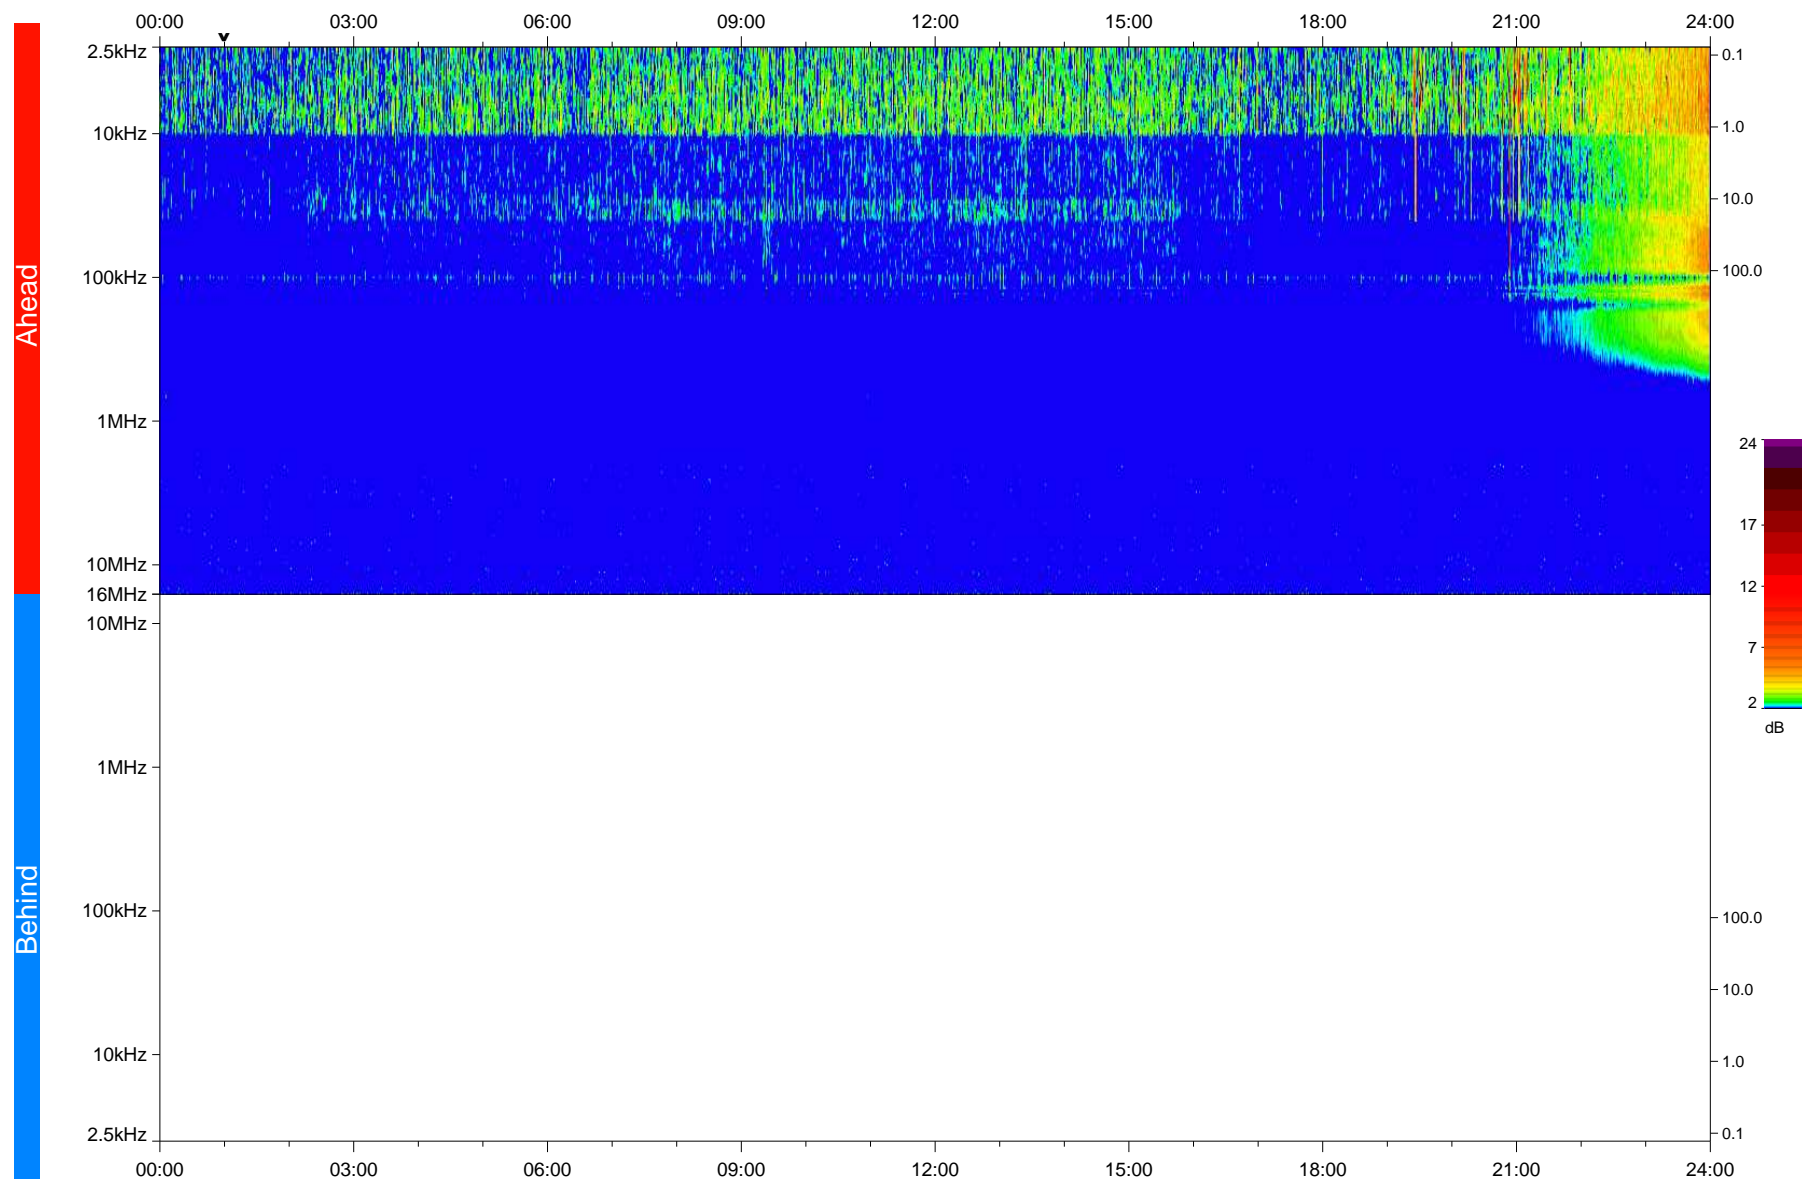

STEREO/WAVES Daily Summary - 13-Mar-2018 (DOY 072)

Ahead source file: swaves_ahead_2018_072_1_05.fin
Ahead PSE Angle: -119.6°

Behind PSE Angle: 115.7°
Behind source file: No STEREO-B data

Time (UTC)

file: stereo_swaves_daily-summary_color_20180313_v04
made by: space.umn.edu on macOS with IDL 8.8.2 on 2022-10-06 09:11:26, with TLib V945 / dynspec V311