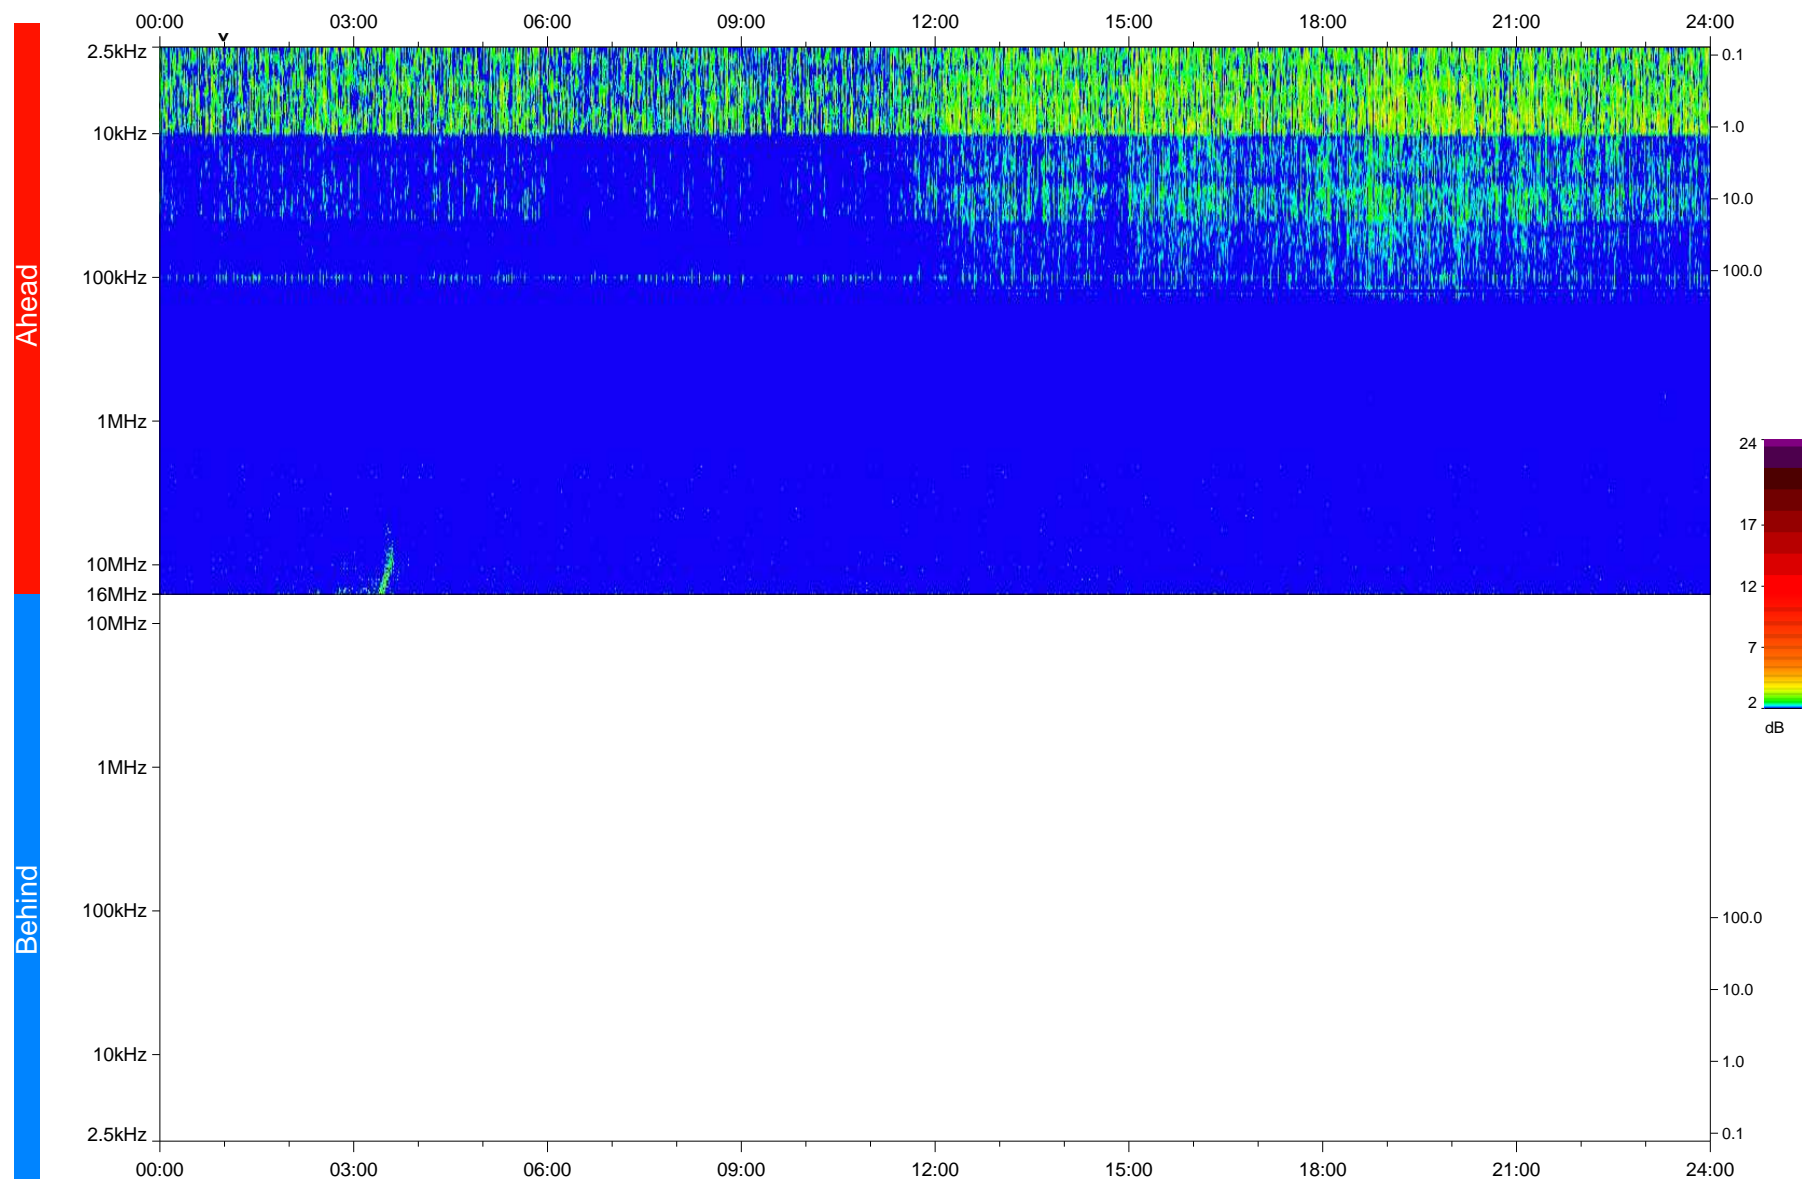

# STEREO/WAVES Daily Summary - 11-Mar-2018 (DOY 070)

Ahead source file: swaves\_ahead\_2018\_070\_1\_05.fin  
Ahead PSE Angle: -119.7°

Behind PSE Angle: 116.0°  
Behind source file: No STEREO-B data

Time (UTC)

file: stereo\_swaves\_daily-summary\_color\_20180311\_v04  
made by: space.umn.edu on macOS with IDL 8.8.2 on 2022-10-06 09:08:33, with TMLib V945 / dynspec V311